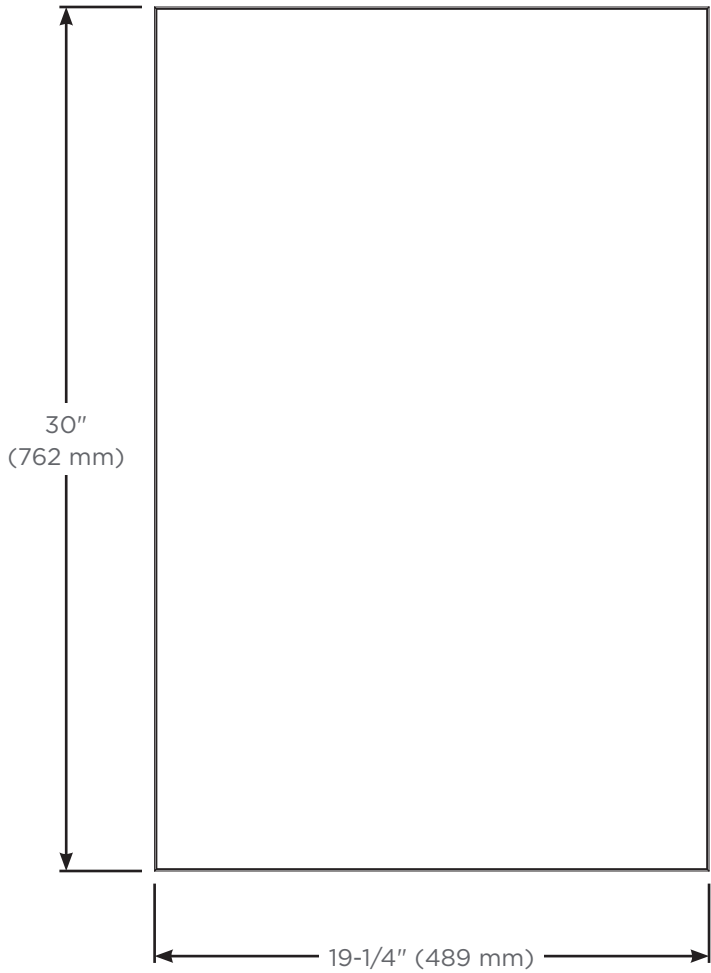

Dimensions

Height: 30" (762 mm)
 Width: 19-1/4" (489 mm)
 Depth: 7/8" (22 mm)

Options

- Other widths / heights available
- Can be paired with other product lines:
 - M Cabinets (MC)
 - PL Cabinets (PL/P2C)
 - AiO Cabinets (AC)
 - Vitality Cabinets (YC)

Example: Cabinet to Mirror to Cabinet Arrangement

Model Number Key

| <u>Modular</u> | <u>Mirror</u> | <u>Width</u> | <u>Height</u> | <u>Finish</u> |
|----------------|---------------|--------------|---------------|-------------------------------------|
| MOD | M | 20 | 30 | FP = Flat Polish FB = Flat Bevel |

Front view

Side view