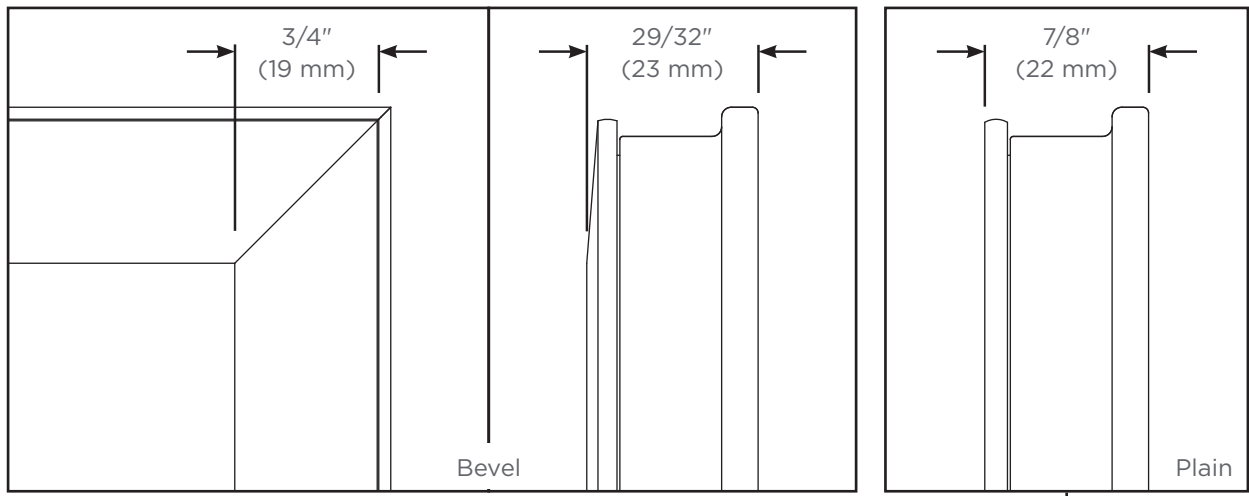

Dimensions

Height: 30" (762 mm)
 Width: 19-1/4" (489 mm)
 Depth: 7/8" (22 mm)

Options

- Other widths / heights available
- Can be paired with other product lines:
 - M Cabinets (MC)
 - PL Cabinets (PL/P2C)
 - AiO Cabinets (AC)
 - Vitality Cabinets (YC)

Example: Cabinet to Mirror to Cabinet Arrangement

Model Number Key

| <u>Modular</u> | <u>Mirror</u> | <u>Width</u> | <u>Height</u> | <u>Finish</u> |
|----------------|---------------|--------------|---------------|-------------------------------------|
| MOD | M | 20 | 30 | FP = Flat Polish FB = Flat Bevel |

Front view

Side view