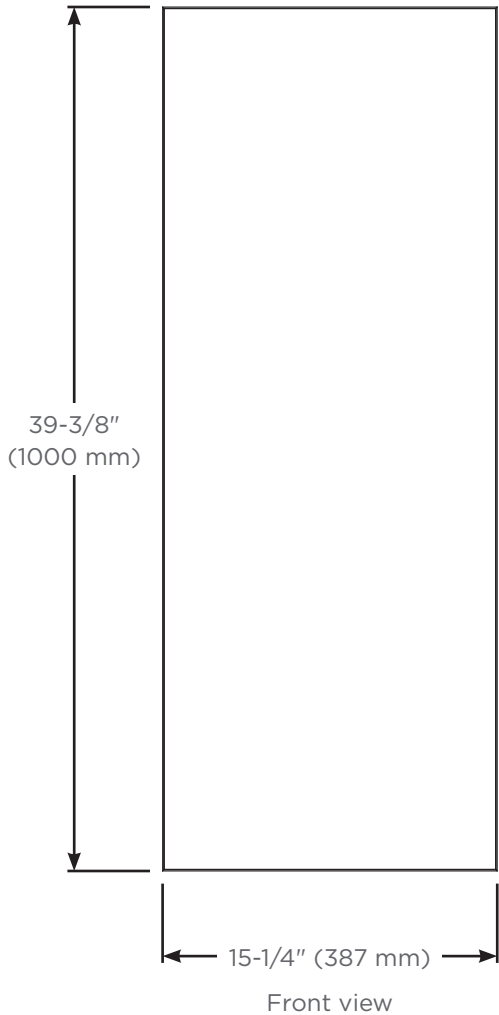

Dimensions

Height: 39-3/8" (1000 mm)
 Width: 15-1/4" (387 mm)
 Depth: 7/8" (22 mm)

Options

- Other widths / heights available
- Can be paired with other product lines:
 - M Cabinets (MC)
 - PL Cabinets (PL/P2C)
 - AiO Cabinets (AC)
 - Vitality Cabinets (YC)

Example: Cabinet to Mirror to Cabinet Arrangement

Model Number Key

| <u>Modular</u> | <u>Mirror</u> | <u>Width</u> | <u>Height</u> | <u>Finish</u> |
|----------------|---------------|--------------|---------------|-------------------------------------|
| MOD | M | 16 | 40 | FP = Flat Polish FB = Flat Bevel |

Side view