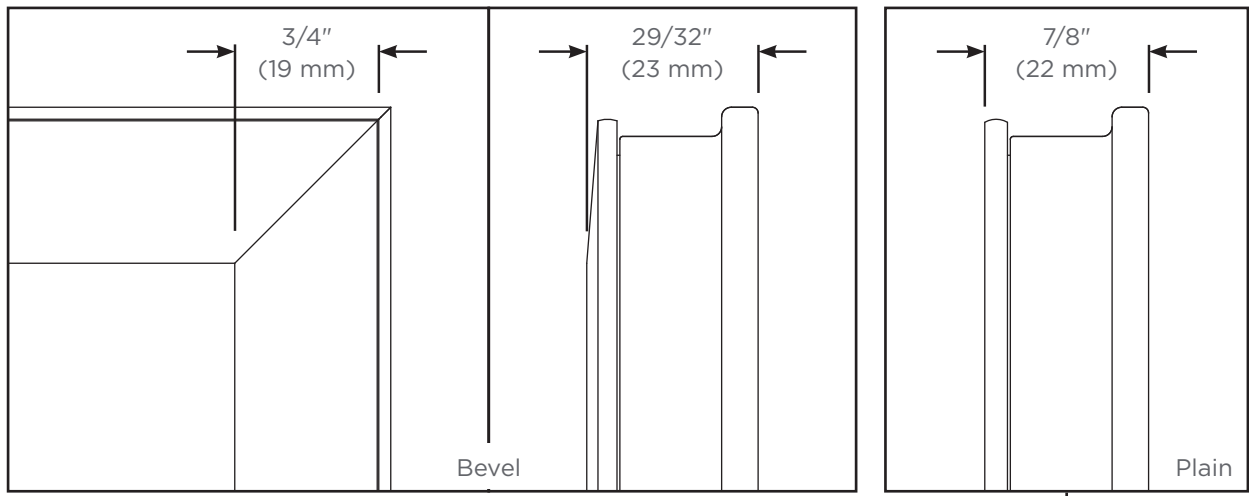

Dimensions

Height: 39-3/8" (1000 mm)
 Width: 15-1/4" (387 mm)
 Depth: 7/8" (22 mm)

Options

- Other widths / heights available
- Can be paired with other product lines:
 - M Cabinets (MC)
 - PL Cabinets (PL/P2C)
 - AiO Cabinets (AC)
 - Vitality Cabinets (YC)

Side view