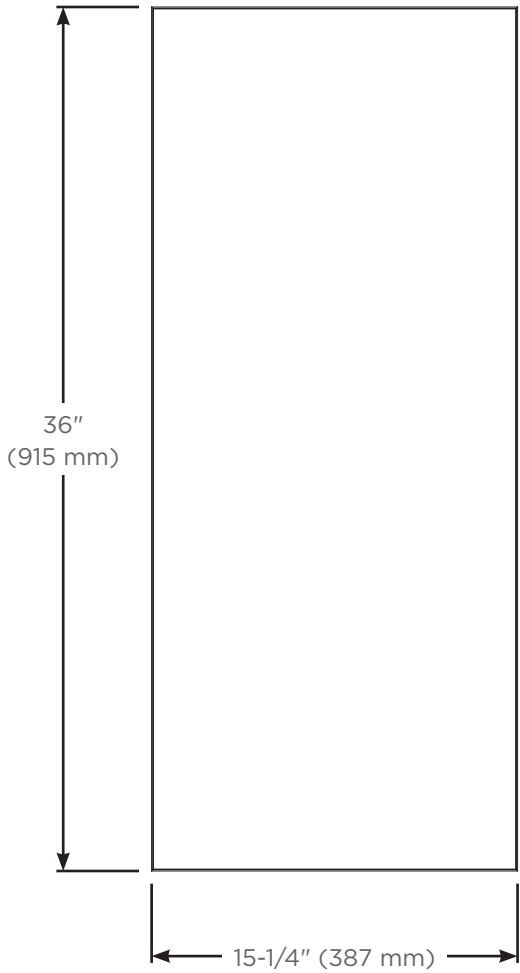

Dimensions

Height: 36" (915 mm)
 Width: 15-1/4" (387 mm)
 Depth: 7/8" (22 mm)

Options

- Other widths / heights available
- Can be paired with other product lines:
 - PL Cabinets (P2C)

Example: Cabinet to Mirror to Cabinet Arrangement

Model Number Key

<u>Modular</u>	<u>Mirror</u>	<u>Width</u>	<u>Height</u>	<u>Finish</u>
MOD	M	16	36	FP = Flat Polish FB = Flat Bevel

Front view

Side view