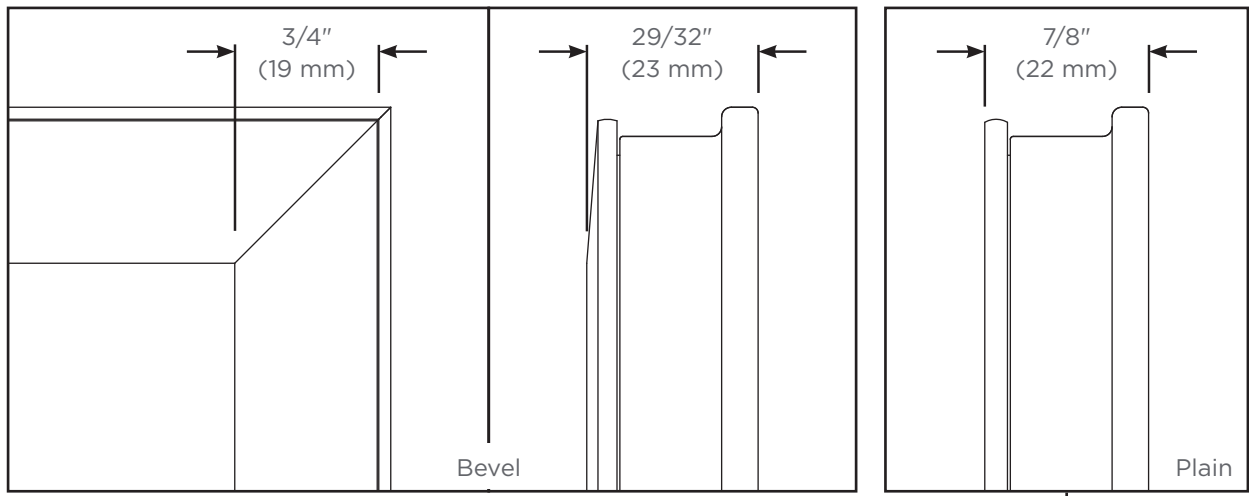

Dimensions

Height: 36" (915 mm)
 Width: 15-1/4" (387 mm)
 Depth: 7/8" (22 mm)

Options

- Other widths / heights available
- Can be paired with other product lines:
 - PL Cabinets (P2C)

Example: Cabinet to Mirror to Cabinet Arrangement

Model Number Key

<u>Modular</u>	<u>Mirror</u>	<u>Width</u>	<u>Height</u>	<u>Finish</u>
MOD	M	16	36	FP = Flat Polish FB = Flat Bevel

Front view

Side view