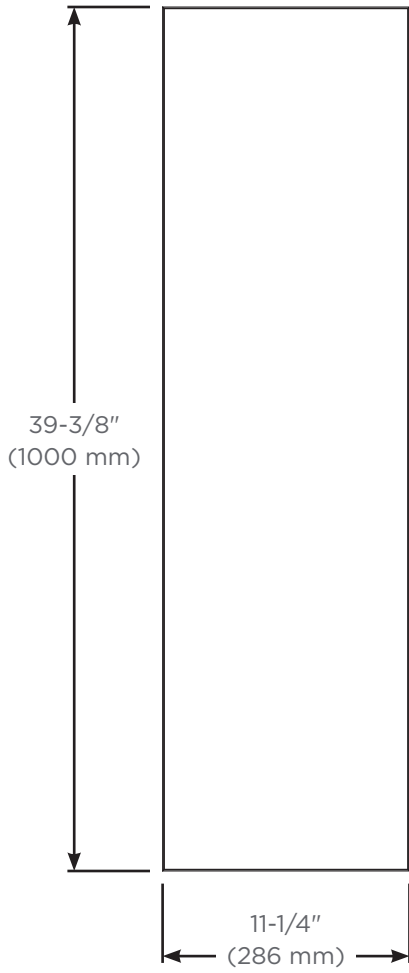

**Dimensions**

Height: 39-3/8" (1000 mm)  
 Width: 11-1/4" (286 mm)  
 Depth: 7/8" (22 mm)

**Options**

- Other widths / heights available
- Can be paired with other product lines:
  - M Cabinets (MC)
  - PL Cabinets (PL/P2C)
  - AiO Cabinets (AC)
  - Vitality Cabinets (YC)

Example: Cabinet to Mirror to Cabinet Arrangement

**Model Number Key**

<u>Modular</u>	<u>Mirror</u>	<u>Width</u>	<u>Height</u>	<u>Finish</u>
MOD	M	12	40	FP = Flat Polish FB = Flat Bevel

Front view

Side view