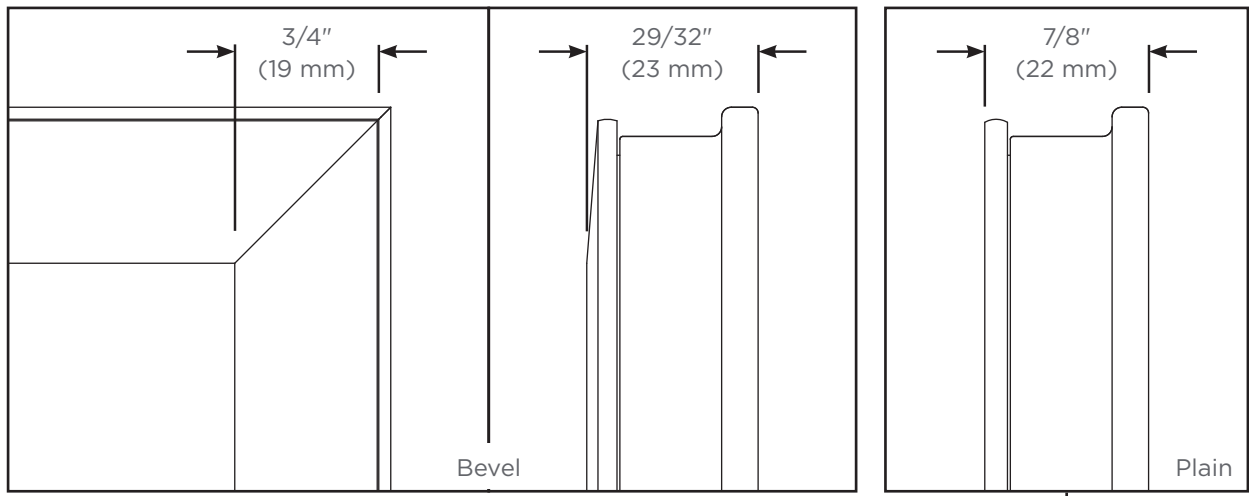

**Dimensions**

Height: 39-3/8" (1000 mm)  
 Width: 11-1/4" (286 mm)  
 Depth: 7/8" (22 mm)

**Options**

- Other widths / heights available
- Can be paired with other product lines:
  - M Cabinets (MC)
  - PL Cabinets (PL/P2C)
  - AiO Cabinets (AC)
  - Vitality Cabinets (YC)

Example: Cabinet to Mirror to Cabinet Arrangement

**Model Number Key**

<u>Modular</u>	<u>Mirror</u>	<u>Width</u>	<u>Height</u>	<u>Finish</u>
MOD	M	12	40	FP = Flat Polish FB = Flat Bevel

Front view

Side view