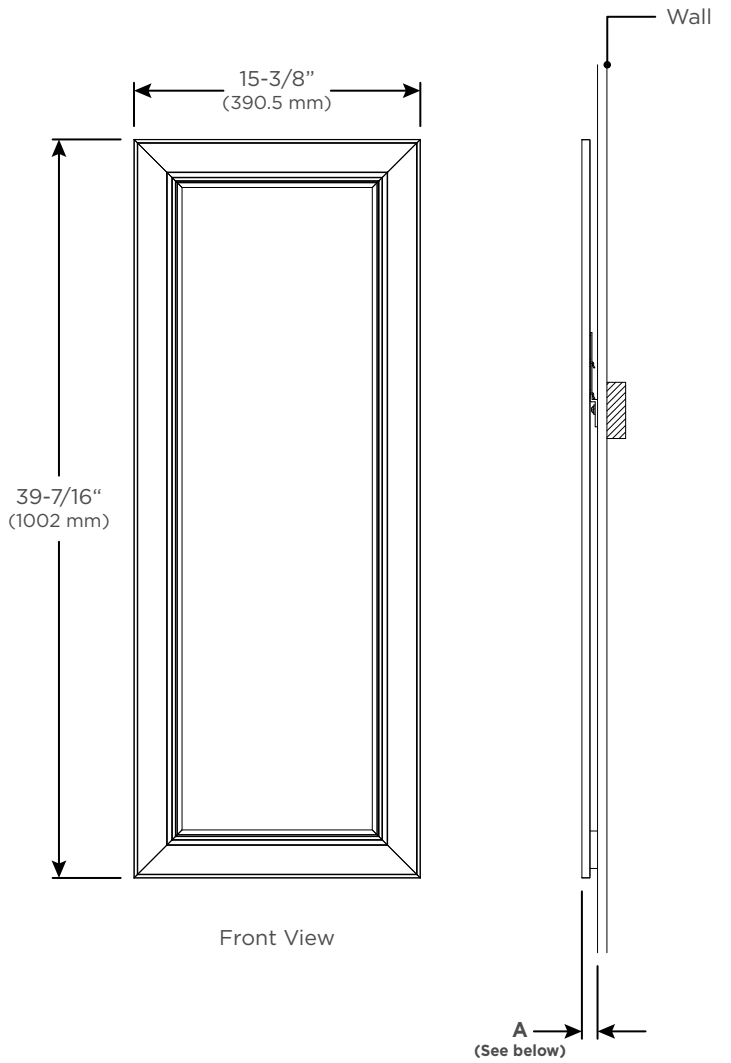

Features

- Metal Framed Wall Mirror
- Color and style matched to Main Line cabinets
- Easy installation

Construction

- Rust-free aluminum construction, available in plated or anodized finishes
- Includes installation hardware

Dimensions

Width: 15-3/8" (390.5 mm)
 Height: 39-7/16" (1002 mm)
 Depth: See page 2 for dimensions

(Merion Option Shown)

Bryn Mawr

Merion

Rosemont

See page 2 for frame dimensions.

Model Number Key

	Width	Height	Frame Style	Frame Finish
DM	16	40	BM = Bryn Mawr ME = Merion RM = Rosemont	66 = Nickel 67 = Vintage Brass 74 = Brushed Black 75 = Brushed Bronze 76 = Chrome 77 = Polished Nickel

Click or scan the QR code to see the details found in the installation instructions.

Use the camera app on your mobile device to look at this QR code. This will allow you to quickly access web pages and other relevant documents.

Dimensions projected from wall			
Recessed Mount			
	Bryn Mawr	Merion	Rosemont
	15/16" (24 mm)	7/8" (22 mm)	1-3/16" (30 mm)
A=	15/16" (24 mm)	7/8" (22 mm)	1-3/16" (30 mm)