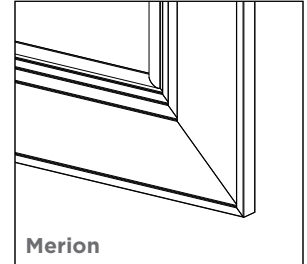

Features

- Metal Framed Wall Mirror
- Color and style matched to Main Line cabinets
- Easy installation

Construction

- Rust-free aluminum construction, available in plated or anodized finishes
- Includes installation hardware

Dimensions

Width: 15-3/8" (390.5 mm)
 Height: 39-7/16" (1002 mm)
 Depth: See page 2 for dimensions

(Merion Option Shown)

Bryn Mawr

Merion

Rosemont

See page 2 for frame dimensions.

Model Number Key

	Width	Height	Frame Style	Frame Finish
DM	16	40	BM = Bryn Mawr ME = Merion RM = Rosemont	66 = Nickel 67 = Vintage Brass 74 = Brushed Black 75 = Brushed Bronze 76 = Chrome 77 = Polished Nickel

Click or scan the QR code to see the details found in the installation instructions.

Use the camera app on your mobile device to look at this QR code. This will allow you to quickly access web pages and other relevant documents.

Dimensions projected from wall			
Recessed Mount			
	Bryn Mawr	Merion	Rosemont
	15/16" (24 mm)	7/8" (22 mm)	1-3/16" (30 mm)
A=	15/16" (24 mm)	7/8" (22 mm)	1-3/16" (30 mm)