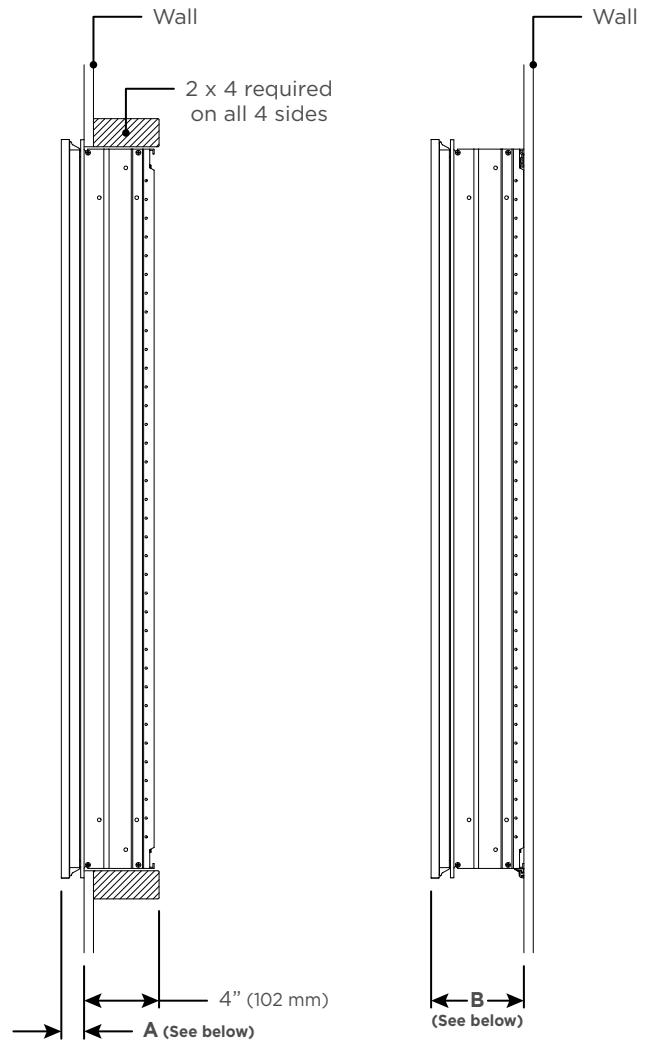

Recess Mount

Surface Mount

Click or scan the QR code to see the rough opening and electrical details found in the Mainline Series cabinet installation instructions.

Use the camera app on your mobile device to look at this QR code. This will allow you to quickly access web pages and other relevant documents.

		Dimensions projected from wall		
		Recessed Mount		
		Bryn Mawr	Merion	Rosemont
A=				
		1-1/4" (32 mm)	1-1/4" (32 mm)	1-9/16" (40 mm)
		Surface Mount		
		Bryn Mawr	Merion	Rosemont
B=		5" (127 mm)	5" (127 mm)	5-5/16" (135 mm)