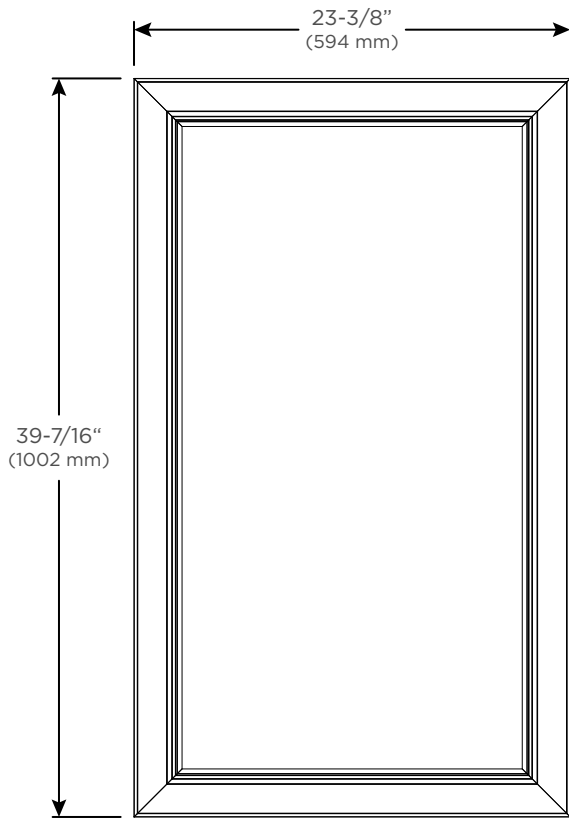

Front View

Click or scan the QR code to see the rough opening and electrical details found in the Mainline Series cabinet installation instructions.

Use the camera app on your mobile device to look at this QR code. This will allow you to quickly access web pages and other relevant documents.

		Dimensions projected from wall		
		Recessed Mount		
		Bryn Mawr	Merion	Rosemont
A=				
		1-1/4" (32 mm)	1-1/4" (32 mm)	1-9/16" (40 mm)
		Surface Mount		
		Bryn Mawr	Merion	Rosemont
B=		5" (127 mm)	5" (127 mm)	5-5/16" (135 mm)