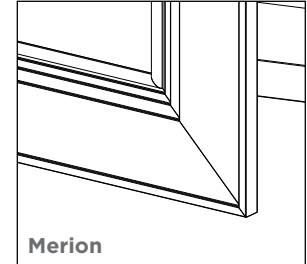

### Features

- Metal Framed Mirrored Cabinet
- All cabinets are non-handed/reversible
- Mirrored interior with 4 adjustable, cantilevered glass shelves
- Cantilever shelving adjustable in 1" increments
- Includes installation hardware for recess mounting
- Can be recessed or surface mounted (surface mounting kit required)
- Blum 155° slow close hinges

### Dimensions

Width: 23-3/8" (594 mm)  
 Height: 39-7/16" (1002 mm)  
 Depth: See page 2 for dimensions

### Electrical Upgrade Only

- 120 VAC 60HZ 20A
- Field wire location as shown in drawing
- 1/2" conduit (Ø7/8" actual) electrical knockout location

(Merion Option Shown)

Bryn Mawr

Merion

Rosemont

See page 2 for frame dimensions.

### Model Number Key

Width	Height	Depth	Frame Style	Frame Finish	Package Option	
D2C	24	40	D4	BM = Bryn Mawr ME = Merion RM = Rosemont	66 = Nickel 67 = Vintage Brass 74 = Brushed Black 75 = Brushed Bronze 76 = Chrome 77 = Polished Nickel	SC = Slow-Close Hinges TM = Slow-Close Hinges, Sliding Magnification Mirror, Magnetic Strip, Interior Lighting, USB Charging Ports, Electrical Outlets, Phone Holder