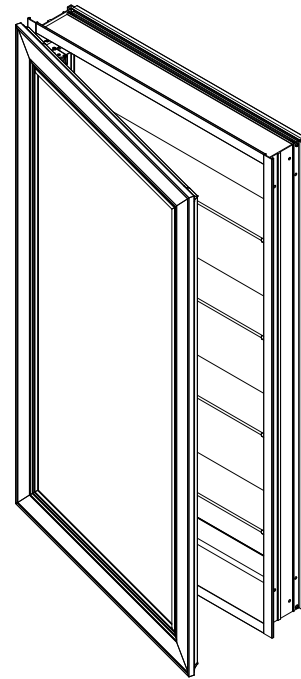

Features

- Metal Framed Mirrored Cabinet
- All cabinets are non-handed/reversible
- Mirrored interior with 4 adjustable, cantilevered glass shelves
- Cantilever shelving adjustable in 1" increments
- Includes installation hardware for recess mounting
- Can be recessed or surface mounted (surface mounting kit required)
- Blum 155° slow close hinges

Optional Features & Upgrades

- PORTRAY Electric Upgrade (P2ELECTRIC - included with TM option)
- IQ™ Digital Lock Box (DLB or DLB-24)
- Other widths/heights available
- Glass Storage Bins (GLASSBIN3.25, GLASSBIN5.25, GLASSBIN8.5)

Construction

- Rust free Satin anodized aluminum construction
- Blum hinges standard
- 3 mirror design - rear of cabinet and both sides of door

Codes/Standards (Electrical Upgrade Only)

- Electric Option Models are ETL certified to:
  - UL 962
  - CSA Standard C22.2 No. 68

Dimensions

Width: 23-3/8" (594 mm)
Height: 39-7/16" (1002 mm)
Depth: See page 2 for dimensions

Installation Options

Recessed Mount - Rough Opening - 22-1/2" W x 38-5/8" H x 4" D
(571.5 mm W x 981 mm H x 102 mm D)

Surface Mount (Single Cabinet) - Reference Surface Mount Kit when ordering (P2SMKIT)

Electrical Upgrade Only

- 120 VAC 60HZ 20A
- Field wire location as shown in drawing
- 1/2" conduit (Ø7/8" actual) electrical knockout location

(Merion Option Shown)