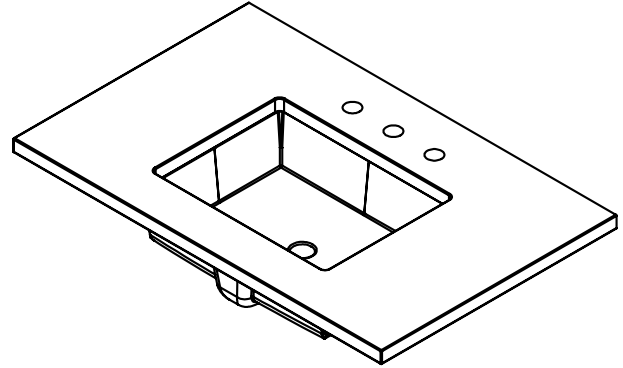

Features

- Silestone Quartz Surface
- Includes Robern Ceramic Lavatory
- Includes installation hardware

Materials & Construction

- Pre-drilled for 8" wide spread faucet

Options

- Available finishes:
 - 93, White Zeus Extreme
 - 95, Eternal Marquina
 - 96, Pietra
 - 97, Calypso
 - 98, Eternal Serena
 - 99, Silken Pearl
 - 100, Eternal Calcatta Gold
 - 101, Iconic Black
- Pairs with Craft Series Chestnut Hill, Bergman, Sendai, and Mackey 36" vanities

Dimensions

Width: 36"
Height: 1-1/8"
Depth: 23"

Model Number Key

| CATEGORY | DEPTH | WIDTH | LAV TYPE | OVERFLOW | COLORS | DASH | FAUCET HOLES | OPTIONS |
|----------|------------------------------|-------|-------------------|--------------------|-------------|------|--|-------------|
| T = Top | A = 23" Depth Fabricated Top | 36" | U = Under Counter | C = Center Mounted | (See above) | - | 8 = 3 Holes Drilled (Centered on Lav Location) | (See above) |