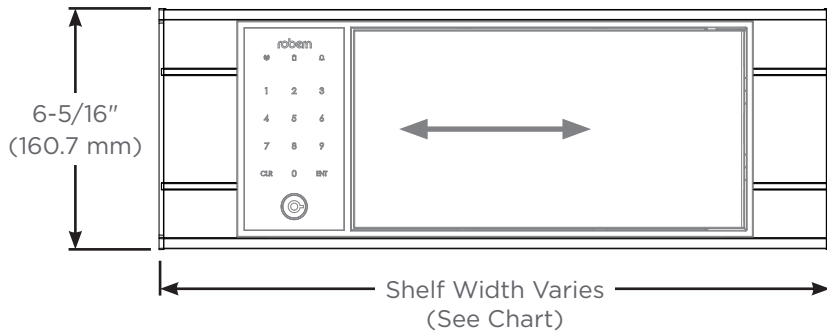

### Dimensions

IQ DLB Height: 5-3/4" (144.7 mm)  
 IQ DLB Width: 13-17/32" (344 mm)  
 IQ DLB Depth: 2-15/16" (74.6 mm)

Storage Height: 5-1/4" (133.4 mm)  
 Storage Width: 9" (228.6 mm)  
 Storage Depth: 2-7/16" (62 mm)

### Options

- Compatible cabinet lines by size:
  - DLB-16
    - M Series (MC16)
    - Portray (P2C16)\*
    - Profiles (PC16)
    - PL Series (PL16)
    - DC Series (DC16)
  - DLB-20
    - M Series (MC20)
    - Portray (P2C20)\*
    - Profiles (PC20)
    - PL Series (PL20)
    - DC Series (DC20)
  - DLB-24
    - M Series (MC24)
    - Portray (P2C24)\*
    - Profiles (PC24)
    - AiO (AC24)
    - Vitality (YC24)
    - PL Series (PL24)
    - DC Series (DC24)
  - DLB-R20
    - R<sup>3</sup> Series (RC20)\*
  - DLB-R24
    - R<sup>3</sup> Series (RC24)\*
  - DLB-UPLIFT24
    - Uplift Tech (UC24)\*
  - DLB-UPLIFT
    - Uplift Tech (UC30)\*
    - Uplift Tech (UC36)\*
    - Uplift Tech (UC48)\*

\*Installation does not require access to exterior of cabinet. Lock box installation height can be adjusted in 1" (25.4mm) increments.

Front view

IQ Lock box Shelf Width	
DLB-16	13-5/8" (346mm)
DLB-20	17-5/8" (447.7mm)
DLB-24	21-5/8" (549.3mm)
DLB-R20	16-21/32" (422.7mm)
DLB-R24	20-21/32" (524.3mm)
DLB-UPLIFT24	21-3/4" (552.5mm)
DLB-UPLIFT	18" (457.2mm)

Side view

Top view