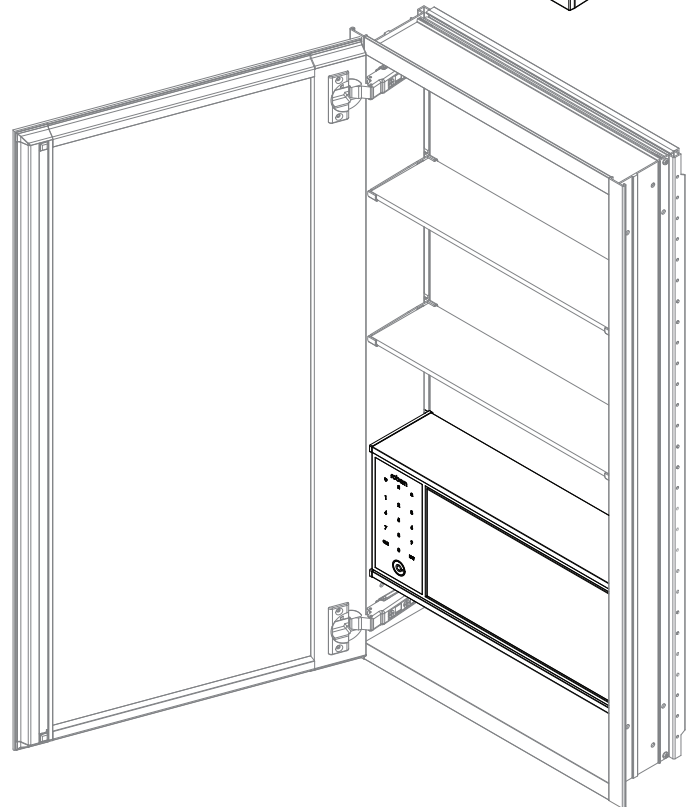

### Construction

- Anodized aluminum shelf
- Includes easy installation hardware
- Physical Entry Keys (set of two included)
- Requires four AA batteries (not included)

### Dimensions

IQ DLB Height: 5-3/4" (144.7 mm)  
 IQ DLB Width: 13-17/32" (344 mm)  
 IQ DLB Depth: 2-15/16" (74.6 mm)

Storage Height: 5-1/4" (133.4 mm)  
 Storage Width: 9" (228.6 mm)  
 Storage Depth: 2-7/16" (62 mm)

### Options

- Compatible cabinet lines by size:
  - DLB-16
    - M Series (MC16)
    - Portray (P2C16)\*
    - Profiles (PC16)
    - PL Series (PL16)
    - DC Series (DC16)
  - DLB-20
    - M Series (MC20)
    - Portray (P2C20)\*
    - Profiles (PC20)
    - PL Series (PL20)
    - DC Series (DC20)
  - DLB-24
    - M Series (MC24)
    - Portray (P2C24)\*
    - Profiles (PC24)
    - AiO (AC24)
    - Vitality (YC24)
    - PL Series (PL24)
    - DC Series (DC24)
  - DLB-R20
    - R<sup>3</sup> Series (RC20)\*
  - DLB-R24
    - R<sup>3</sup> Series (RC24)\*
  - DLB-UPLIFT24
    - Uplift Tech (UC24)\*
  - DLB-UPLIFT
    - Uplift Tech (UC30)\*
    - Uplift Tech (UC36)\*
    - Uplift Tech (UC48)\*

\*Installation does not require access to exterior of cabinet. Lock box installation height can be adjusted in 1" (25.4mm) increments.

Front view

IQ Lock box Shelf Width	
DLB-16	13-5/8" (346mm)
DLB-20	17-5/8" (447.7mm)
DLB-24	21-5/8" (549.3mm)
DLB-R20	16-21/32" (422.7mm)
DLB-R24	20-21/32" (524.3mm)
DLB-UPLIFT24	21-3/4" (552.5mm)
DLB-UPLIFT	18" (457.2mm)