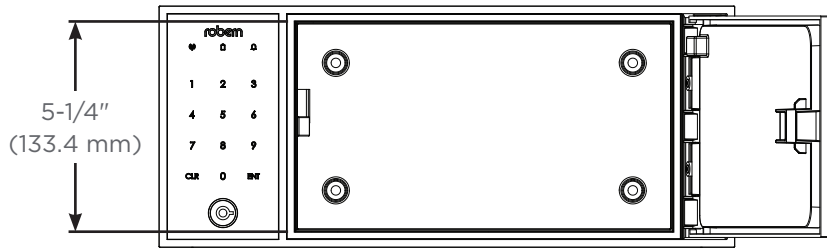

### Dimensions

IQ DLB Height: 5-3/4" (144.7 mm)  
 IQ DLB Width: 13-17/32" (344 mm)  
 IQ DLB Depth: 2-15/16" (74.6 mm)

Storage Height: 5-1/4" (133.4 mm)  
 Storage Width: 9" (228.6 mm)  
 Storage Depth: 2-7/16" (62 mm)

### Options

- Compatible cabinet lines by size:
  - DLB-16
    - M Series (MC16)
    - Portray (P2C16)\*
    - Profiles (PC16)
    - PL Series (PL16)
    - DC Series (DC16)
  - DLB-20
    - M Series (MC20)
    - Portray (P2C20)\*
    - Profiles (PC20)
    - PL Series (PL20)
    - DC Series (DC20)
  - DLB-24
    - M Series (MC24)
    - Portray (P2C24)\*
    - Profiles (PC24)
    - AiO (AC24)
    - Vitality (YC24)
    - PL Series (PL24)
    - DC Series (DC24)
  - DLB-R20
    - R<sup>3</sup> Series (RC20)\*
  - DLB-R24
    - R<sup>3</sup> Series (RC24)\*
  - DLB-UPLIFT24
    - Uplift Tech (UC24)\*
  - DLB-UPLIFT
    - Uplift Tech (UC30)\*
    - Uplift Tech (UC36)\*
    - Uplift Tech (UC48)\*

\*Installation does not require access to exterior of cabinet. Lock box installation height can be adjusted in 1" (25.4mm) increments.

Front view

IQ Lock box Shelf Width	
DLB-16	13-5/8" (346mm)
DLB-20	17-5/8" (447.7mm)
DLB-24	21-5/8" (549.3mm)
DLB-R20	16-21/32" (422.7mm)
DLB-R24	20-21/32" (524.3mm)
DLB-UPLIFT24	21-3/4" (552.5mm)
DLB-UPLIFT	18" (457.2mm)

Side view

Top view