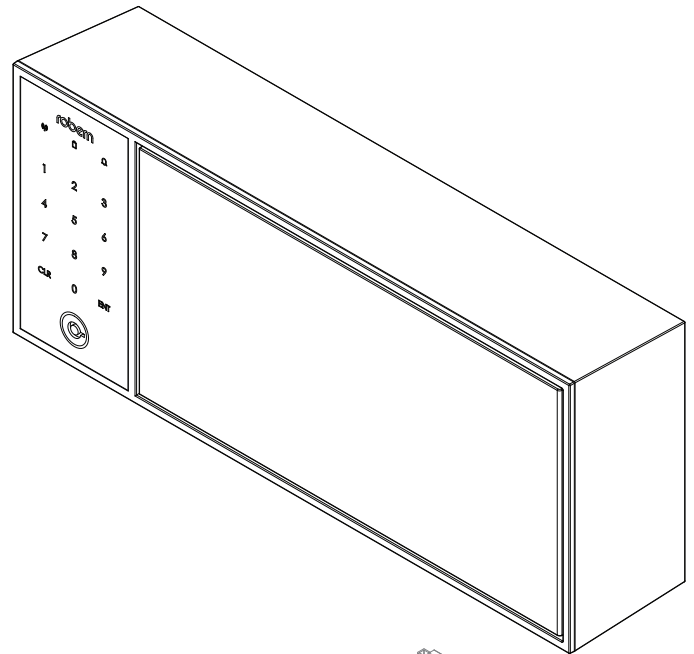

### Construction

- Anodized aluminum shelf
- Includes easy installation hardware
- Physical Entry Keys (set of two included)
- Requires four AA batteries (not included)

### Dimensions

IQ DLB Height: 5-3/4" (144.7 mm)  
 IQ DLB Width: 13-17/32" (344 mm)  
 IQ DLB Depth: 2-15/16" (74.6 mm)

Storage Height: 5-1/4" (133.4 mm)  
 Storage Width: 9" (228.6 mm)  
 Storage Depth: 2-7/16" (62 mm)

\*Installation does not require access to exterior of cabinet. Lock box installation height can be adjusted in 1" (25.4mm) increments.

Front view

IQ Lock box Shelf Width	
DLB-16	13-5/8" (346mm)
DLB-20	17-5/8" (447.7mm)
DLB-24	21-5/8" (549.3mm)
DLB-R20	16-21/32" (422.7mm)
DLB-R24	20-21/32" (524.3mm)
DLB-UPLIFT24	21-3/4" (552.5mm)
DLB-UPLIFT	18" (457.2mm)