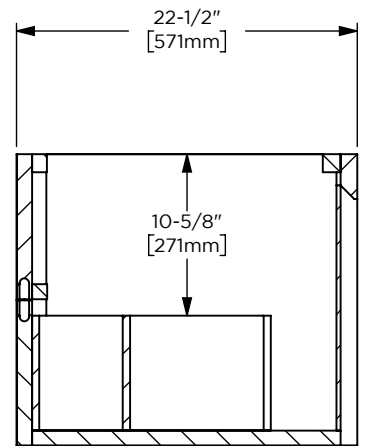

**Features**

- Rounded vanity frame with decorative parting line details
- Carved, integrated drawer pulls
- Top drawers are false front
- Bottom drawers are plumbing drawers
- Minimalist floating installation
- Removable glass drawer dividers included

**Dimensions**

Width: 59"  
 Height: 19-1/4"  
 Depth: 22-1/2"

**Model Number Key**

PRODUCT LINE	CATEGORY	COLLECTION	WIDTH	FINISH OPTIONS	OPTIONS
C = Craft Series	V = Vanity	HE = Helden	60"	(See above)	(See above)

### Dimensions

Width: 60"  
 Height: 1-1/8"  
 Depth: 23"

### Model Number Key

CATEGORY	DEPTH	WIDTH	LAV TYPE	OVERFLOW	COLORS	DASH	FAUCET HOLES	OPTIONS
T = Top	A = 23" Depth Fabricated Top	60"	U = Under Counter	D = Dual/Double Sink (60in Only)	(See above)	-	8 = 3 Holes Drilled (Centered on Lav Location)	(See above)