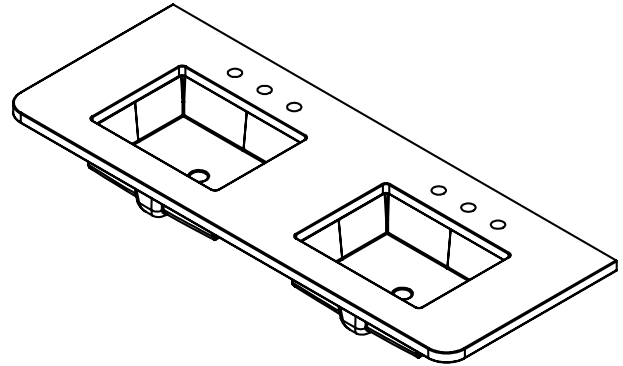

**Features**

- Rounded vanity frame with decorative parting line details
- Carved, integrated drawer pulls
- Top drawers are false front
- Bottom drawers are plumbing drawers
- Minimalist floating installation
- Removable glass drawer dividers included

**Dimensions**

Width: 59"  
 Height: 19-1/4"  
 Depth: 22-1/2"

**Model Number Key**

PRODUCT LINE	CATEGORY	COLLECTION	WIDTH	FINISH OPTIONS	OPTIONS
C = Craft Series	V = Vanity	HE = Helden	60"	(See above)	(See above)

### Materials & Construction

- Pre-drilled for 8" wide spread faucet

### Dimensions

Width: 60"  
 Height: 1-1/8"  
 Depth: 23"