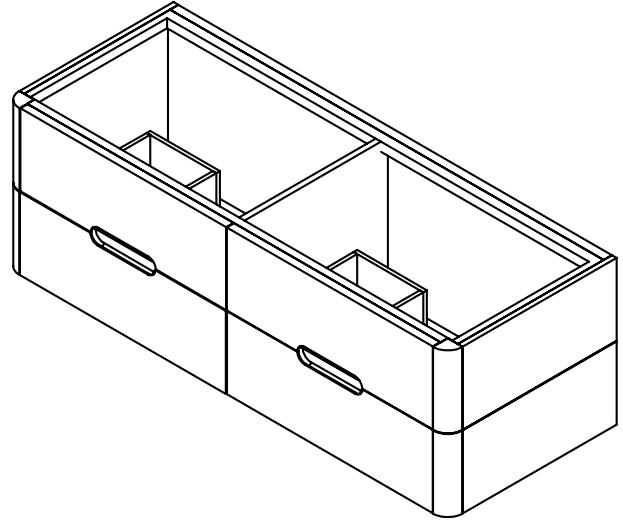

**Features**

- Rounded vanity frame with decorative parting line details
- Carved, integrated drawer pulls
- Top drawers are false front
- Bottom drawers are plumbing drawers
- Minimalist floating installation
- Removable glass drawer dividers included

**Dimensions**

Width: 59"  
 Height: 19-1/4"  
 Depth: 22-1/2"

**Model Number Key**

PRODUCT LINE	CATEGORY	COLLECTION	WIDTH	FINISH OPTIONS	OPTIONS
C = Craft Series	V = Vanity	HE = Helden	60"	(See above)	(See above)

### Dimensions

Width: 60"  
 Height: 1-1/8"  
 Depth: 23"