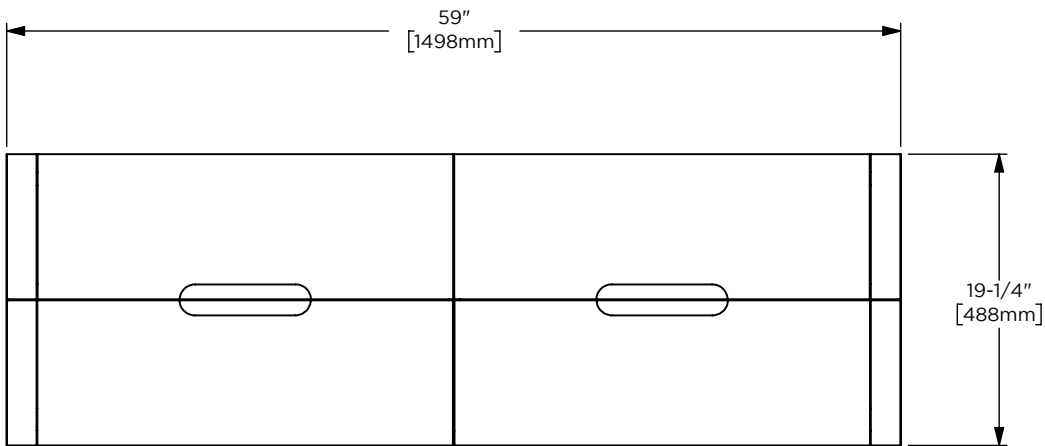

**Features**

- Rounded vanity frame with decorative parting line details
- Carved, integrated drawer pulls
- Top drawers are false front
- Bottom drawers are plumbing drawers
- Minimalist floating installation
- Removable glass drawer dividers included

**Dimensions**

Width: 59"  
 Height: 19-1/4"  
 Depth: 22-1/2"

**Model Number Key**

PRODUCT LINE	CATEGORY	COLLECTION	WIDTH	FINISH OPTIONS	OPTIONS
C = Craft Series	V = Vanity	HE = Helden	60"	(See above)	(See above)

### Dimensions

Width: 60"  
 Height: 1-1/8"  
 Depth: 23"