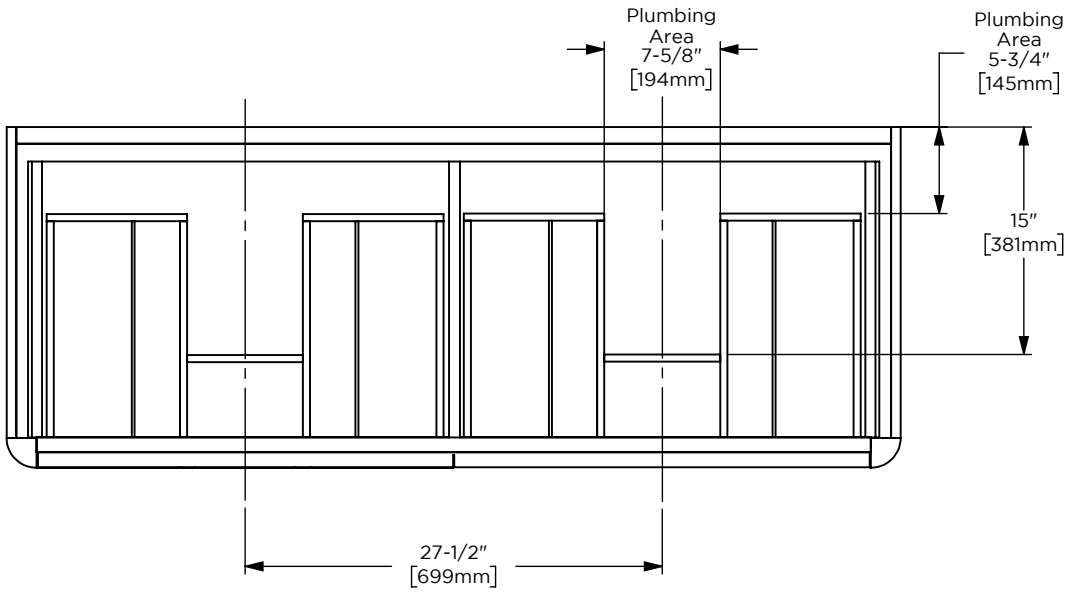

**Features**

- Rounded vanity frame with decorative parting line details
- Carved, integrated drawer pulls
- Top drawers are false front
- Bottom drawers are plumbing drawers
- Minimalist floating installation
- Removable glass drawer dividers included

**Dimensions**

Width: 59"  
 Height: 19-1/4"  
 Depth: 22-1/2"

**Model Number Key**

PRODUCT LINE	CATEGORY	COLLECTION	WIDTH	FINISH OPTIONS	OPTIONS
C = Craft Series	V = Vanity	HE = Helden	60"	(See above)	(See above)

### Dimensions

Width: 60"  
 Height: 1-1/8"  
 Depth: 23"