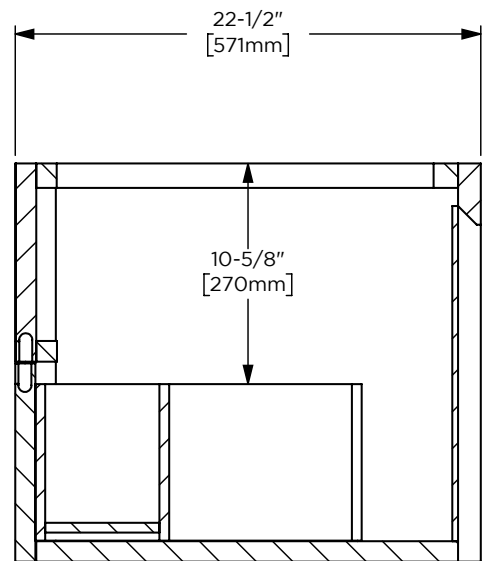

Features

- Rounded vanity frame with decorative parting line details
- Carved, integrated drawer pulls
- Top drawer is false front
- Bottom drawer is a plumbing drawer
- Minimalist floating installation
- Removable glass drawer dividers included

Dimensions

Width: 35"
 Height: 19-1/4"
 Depth: 22-1/2"

Model Number Key

PRODUCT LINE	CATEGORY	COLLECTION	WIDTH	FINISH OPTIONS	OPTIONS
C = Craft Series	V = Vanity	HE = Helden	36"	(See above)	(See above)

Internal
Construction

Dimensions

Width: 36"
 Height: 1-1/8"
 Depth: 23"

Model Number Key

CATEGORY	DEPTH	WIDTH	LAV TYPE	OVERFLOW	COLORS	DASH	FAUCET HOLES	OPTIONS
T = Top	A = 23" Depth Fabricated Top	36"	U = Under Counter	C = Center Mounted	(See above)	-	8 = 3 Holes Drilled (Centered on Lav Location)	(See above)