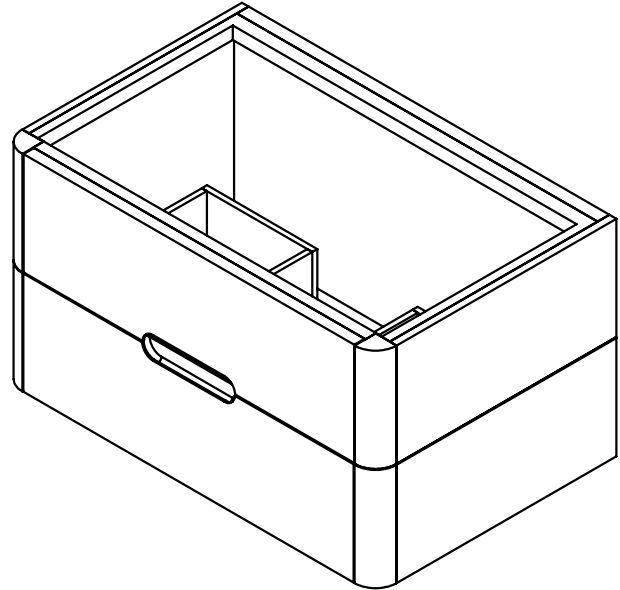

Features

- Rounded vanity frame with decorative parting line details
- Carved, integrated drawer pulls
- Top drawer is false front
- Bottom drawer is a plumbing drawer
- Minimalist floating installation
- Removable glass drawer dividers included

Dimensions

Width: 35"
 Height: 19-1/4"
 Depth: 22-1/2"

Model Number Key

PRODUCT LINE	CATEGORY	COLLECTION	WIDTH	FINISH OPTIONS	OPTIONS
C = Craft Series	V = Vanity	HE = Helden	36"	(See above)	(See above)

Internal
Construction

Dimensions

Width: 36"
 Height: 1-1/8"
 Depth: 23"

Model Number Key

CATEGORY	DEPTH	WIDTH	LAV TYPE	OVERFLOW	COLORS	DASH	FAUCET HOLES	OPTIONS
T = Top	A = 23" Depth Fabricated Top	36"	U = Under Counter	C = Center Mounted	(See above)	-	8 = 3 Holes Drilled (Centered on Lav Location)	(See above)