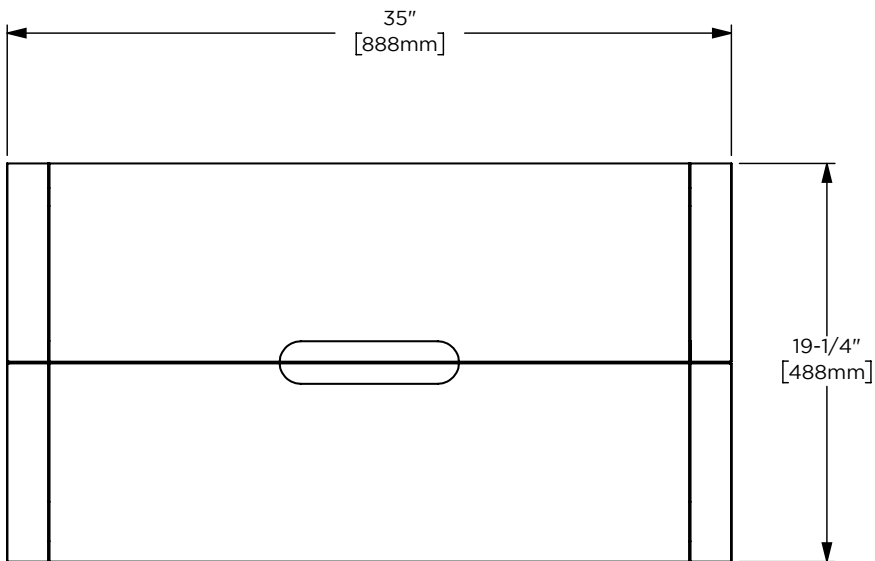

Features

- Rounded vanity frame with decorative parting line details
- Carved, integrated drawer pulls
- Top drawer is false front
- Bottom drawer is a plumbing drawer
- Minimalist floating installation
- Removable glass drawer dividers included

Dimensions

Width: 35"
 Height: 19-1/4"
 Depth: 22-1/2"

Model Number Key

PRODUCT LINE	CATEGORY	COLLECTION	WIDTH	FINISH OPTIONS	OPTIONS
C = Craft Series	V = Vanity	HE = Helden	36"	(See above)	(See above)

Internal
Construction

Dimensions

Width: 36"
 Height: 1-1/8"
 Depth: 23"

Model Number Key

CATEGORY	DEPTH	WIDTH	LAV TYPE	OVERFLOW	COLORS	DASH	FAUCET HOLES	OPTIONS
T = Top	A = 23" Depth Fabricated Top	36"	U = Under Counter	C = Center Mounted	(See above)	-	8 = 3 Holes Drilled (Centered on Lav Location)	(See above)