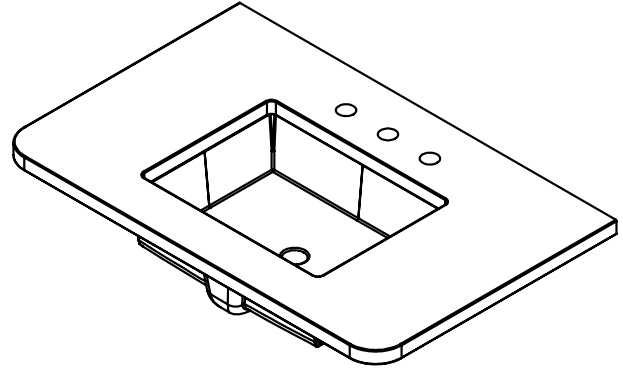

Features

- Rounded vanity frame with decorative parting line details
- Carved, integrated drawer pulls
- Top drawer is false front
- Bottom drawer is a plumbing drawer
- Minimalist floating installation
- Removable glass drawer dividers included

Dimensions

Width: 35"
 Height: 19-1/4"
 Depth: 22-1/2"

Model Number Key

PRODUCT LINE	CATEGORY	COLLECTION	WIDTH	FINISH OPTIONS	OPTIONS
C = Craft Series	V = Vanity	HE = Helden	36"	(See above)	(See above)

Internal
Construction

Features

- Silestone Quartz Surface
- Includes Robern Ceramic Lavatory
- Includes installation hardware

Materials & Construction

- Pre-drilled for 8" wide spread faucet

Options

- Available finishes:
 - 93, White Zeus Extreme
 - 95, Eternal Marquina
 - 96, Pietra
 - 97, Calypso
 - 98, Eternal Serena
 - 99, Silken Pearl
 - 100, Eternal Calcatta Gold
 - 101, Iconic Black
- Pairs with Craft Series Helden 36" vanity

Dimensions

Width: 36"
 Height: 1-1/8"
 Depth: 23"

Model Number Key

CATEGORY	DEPTH	WIDTH	LAV TYPE	OVERFLOW	COLORS	DASH	FAUCET HOLES	OPTIONS
T = Top	A = 23" Depth Fabricated Top	36"	U = Under Counter	C = Center Mounted	(See above)	-	8 = 3 Holes Drilled (Centered on Lav Location)	(See above)