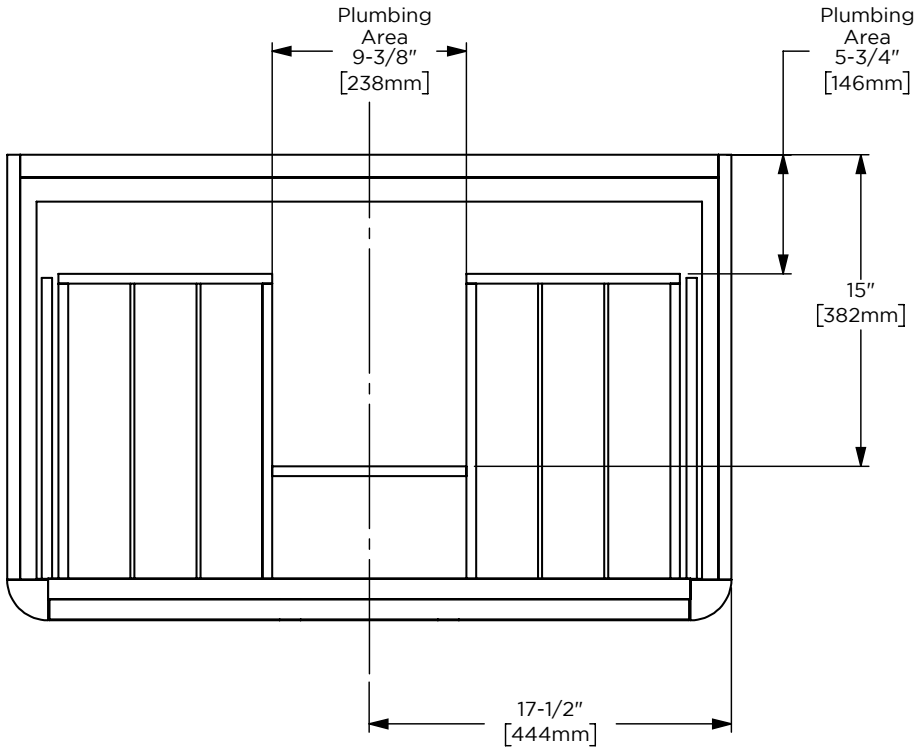

Features

- Rounded vanity frame with decorative parting line details
- Carved, integrated drawer pulls
- Top drawer is false front
- Bottom drawer is a plumbing drawer
- Minimalist floating installation
- Removable glass drawer dividers included

Dimensions

Width: 35"
 Height: 19-1/4"
 Depth: 22-1/2"

Model Number Key

PRODUCT LINE	CATEGORY	COLLECTION	WIDTH	FINISH OPTIONS	OPTIONS
C = Craft Series	V = Vanity	HE = Helden	36"	(See above)	(See above)

Internal
Construction

Dimensions

Width: 36"
 Height: 1-1/8"
 Depth: 23"

Model Number Key

CATEGORY	DEPTH	WIDTH	LAV TYPE	OVERFLOW	COLORS	DASH	FAUCET HOLES	OPTIONS
T = Top	A = 23" Depth Fabricated Top	36"	U = Under Counter	C = Center Mounted	(See above)	-	8 = 3 Holes Drilled (Centered on Lav Location)	(See above)