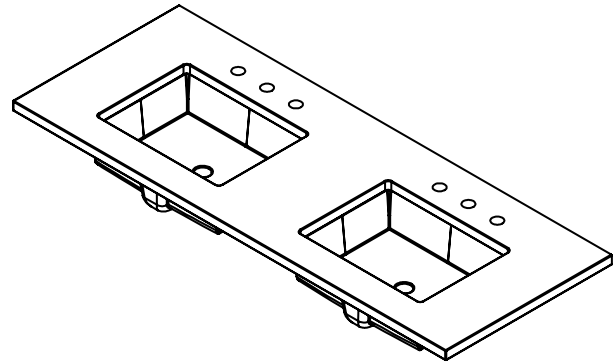

Features

- Silestone Quartz Surface
- Includes Robern Ceramic Lavatory
- Includes installation hardware

Materials & Construction

- Pre-drilled for 8" wide spread faucet

Options

- Available finishes:
 - 93, White Zeus Extreme
 - 95, Eternal Marquina
 - 96, Pietra
 - 97, Calypso
 - 98, Eternal Serena
 - 99, Silken Pearl
 - 100, Eternal Calcatta Gold
 - 101, Iconic Black

- Pairs with Chestnut Hill 60" vanities

Dimensions

Width: 60"
Height: 1-1/8"
Depth: 23"

Model Number Key

CATEGORY	DEPTH	WIDTH	LAV TYPE	OVERFLOW	COLORS	DASH	FAUCET HOLES	OPTIONS
T = Top	A = 23" Depth Fabricated Top	60"	U = Under Counter	D = Dual/Double Sink (60in Only)	(See above)	-	8 = 3 Holes Drilled (Centered on Lav Location)	(See above)

60" Top TA60UD0XXX-8CS5