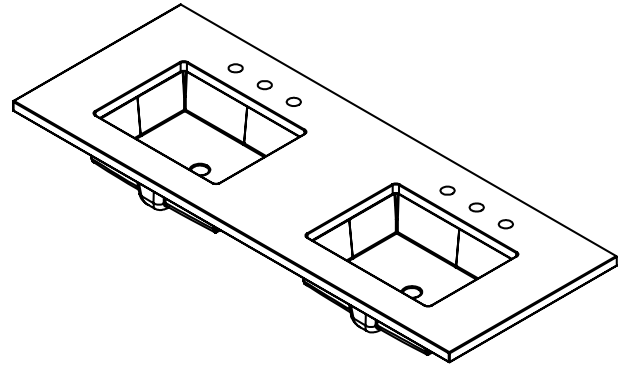

Features

- Silestone Quartz Surface
- Includes Robern Ceramic Lavatory
- Includes installation hardware

Materials & Construction

- Pre-drilled for 8" wide spread faucet

Options

- Available finishes:
 - 93, White Zeus Extreme
 - 95, Eternal Marquina
 - 96, Pietra
 - 97, Calypso
 - 98, Eternal Serena
 - 99, Silken Pearl
 - 100, Eternal Calcatta Gold
 - 101, Iconic Black
- Pairs with Craft Series Bergman 60" vanity

Dimensions

Width: 60"
 Height: 1-1/8"
 Depth: 23"

Model Number Key

CATEGORY	DEPTH	WIDTH	LAV TYPE	OVERFLOW	COLORS	DASH	FAUCET HOLES	OPTIONS
T = Top	A = 23" Depth Fabricated Top	60"	U = Under Counter	D = Dual/Double Sink (60in Only)	(See above)	-	8 = 3 Holes Drilled (Centered on Lav Location)	(See above)

60" Top TA60UDOXXX-8CS4