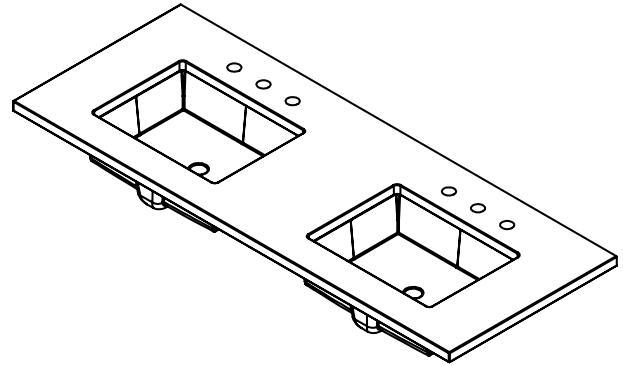

Features

- Silestone Quartz Surface
- Includes Robern Ceramic Lavatory
- Includes installation hardware

Materials & Construction

- Pre-drilled for 8" wide spread faucet

Options

- Available finishes:
 - 93, White Zeus Extreme
 - 95, Eternal Marquina
 - 96, Pietra
 - 97, Calypso
 - 98, Eternal Serena
 - 99, Silken Pearl
 - 100, Eternal Calcatta Gold
 - 101, Iconic Black
- Pairs with Craft Series Sendai & Mackey 60" vanities

Dimensions

Width: 60"
 Height: 1-1/8"
 Depth: 23"

Model Number Key

CATEGORY	DEPTH	WIDTH	LAV TYPE	OVERFLOW	COLORS	DASH	FAUCET HOLES	OPTIONS
T = Top	A = 23" Depth Fabricated Top	60"	U = Under Counter	D = Dual/Double Sink (60in Only)	(See above)	-	8 = 3 Holes Drilled (Centered on Lav Location)	(See above)