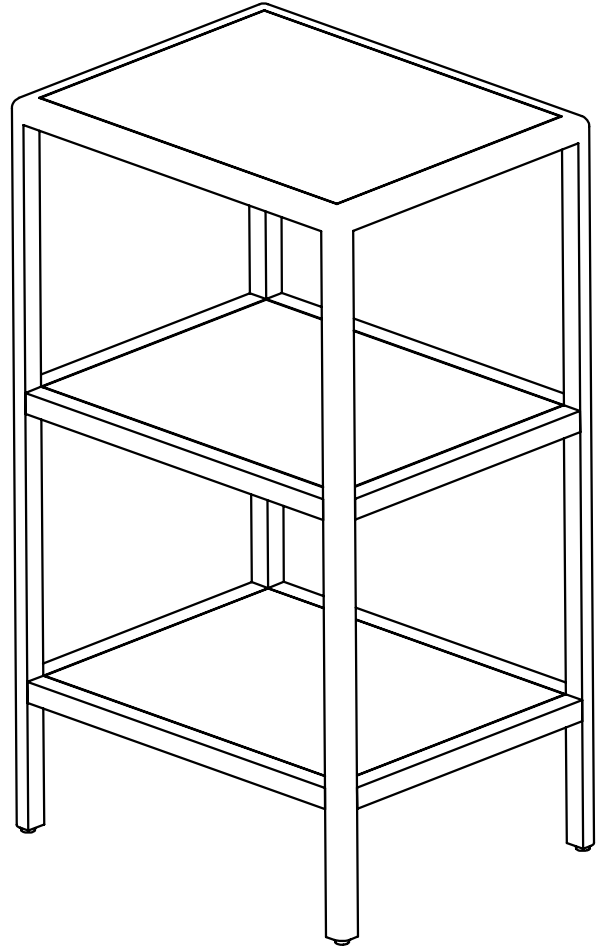

Materials & Construction

- Stone shelves are fabricated from marble originating in Italy and Portugal
- Polished stainless steel frame and legs
- Adjustable leveling feet

Options

- Finish Options:
CSCO203484, Polished Stainless Steel
- Available with coordinating Ann Sacks stone storage shelves:
AS19282, Cararra
AS19283, Calacatta
AS19284, Catia Black
AS19285, Catia Grey
- Coordinating vanities:
CVCO24
CVCO36
- Coordinating mirrors available

Dimensions

Width: 20"
Height: 34"
Depth: 16"

Model Number Key

PRODUCT LINE	CATEGORY	COLLECTION	WIDTH	FINISH OPTIONS	OPTIONS
C = Craft Series	S = Storage	CO = Cornell	20"	34"	(See above)

Cornell 34" Linen Cabinet CSCO2034