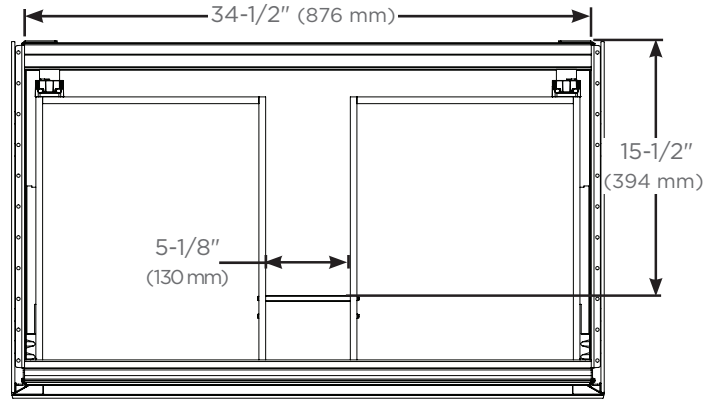

Electrical System

- Night light option - 12VDC plug-in transformer
  Locate wall outlet as per installation instructions 209-1232
- In-drawer 3 outlet and switch box option - plug-in cord
  Locate wall outlet as per installation instructions 209-1232
  120VAC 20A outlet - GFCI protected

Add-On Accessories

- Insert Plumbing Drawer (VADRAWER36P)
- Insert Full Drawer (VADRAWER36X)
- In drawer electrical outlets (VAELECTRIC21)
- Assorted glass bins:
  - Divided storage (GLASSBIN6.38)
  - Small (GLASSBIN3.25)
  - Medium (GLASSBIN5.25)
  - Large (GLASSBIN8.5)
- Hair Styling Organizer (VAHAIRORG)
- Robern Engineered Stone Tops and porcelain sink available

Modular Kits

Available in 4 heights (based on final configuration)

- Side kits (**Single**):
  - 7-1/2" (VM1SKH1D21##)
  - 15" (VM1SKH2D21##)
  - 22-1/2" (VM1SKH3D21##)
  - 30" (VM1SKH4D21##)
- Side kits (**Pair**):
  - 7-1/2" (VM2SKH1D21##)
  - 15" (VM2SKH2D21##)
  - 22-1/2" (VM2SKH3D21##)
  - 30" (VM2SKH4D21##)
- Ganging kits:
  - 7-1/2" (VMGKITH1)
  - 15" (VMGKITH2)
  - 22-1/2" (VMGKITH3)
  - 30" (VMGKITH4)
- Alcove finishing kits:
  - 7-1/2" (VMAKITH1)
  - 15" (VMAKITH2)
  - 22-1/2" (VMAKITH3)
  - 30" (VMAKITH4)

Top view for plumbing and sink clearance