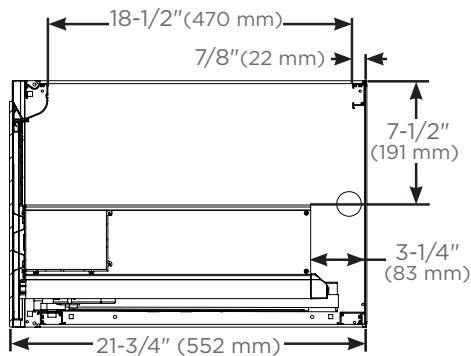

Side views for plumbing and sink clearance with door front