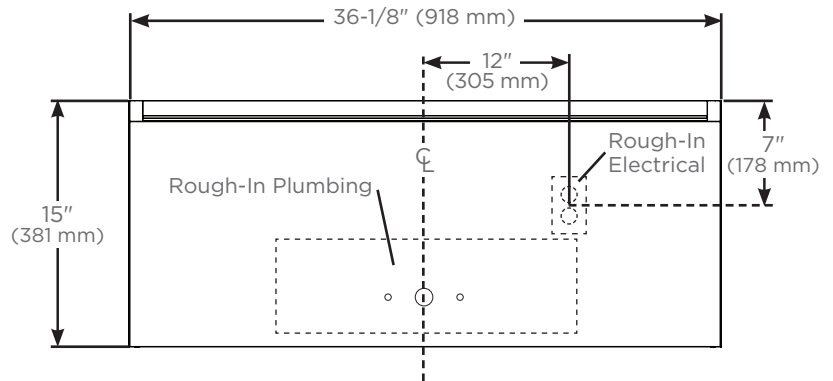

### Dimensions

Height: 15" (381 mm)  
 Width: 36-1/8" (918 mm) - with side kits installed  
 Depth: 21-3/4" (552 mm)

## Modular Kits

Available in 4 heights (based on final configuration)

- Side kits (**Single**):
  - 7-1/2" (VM1SKH1D21##)
  - 15" (VM1SKH2D21##)
  - 22-1/2" (VM1SKH3D21##)
  - 30" (VM1SKH4D21##)
- Side kits (**Pair**):
  - 7-1/2" (VM2SKH1D21##)
  - 15" (VM2SKH2D21##)
  - 22-1/2" (VM2SKH3D21##)
  - 30" (VM2SKH4D21##)
- Ganging kits:
  - 7-1/2" (VMGKITH1)
  - 15" (VMGKITH2)
  - 22-1/2" (VMGKITH3)
  - 30" (VMGKITH4)
- Alcove finishing kits:
  - 7-1/2" (VMAKITH1)
  - 15" (VMAKITH2)
  - 22-1/2" (VMAKITH3)
  - 30" (VMAKITH4)

Top view for plumbing and sink clearance

Side views for plumbing and sink clearance with door front

Front view with side kits