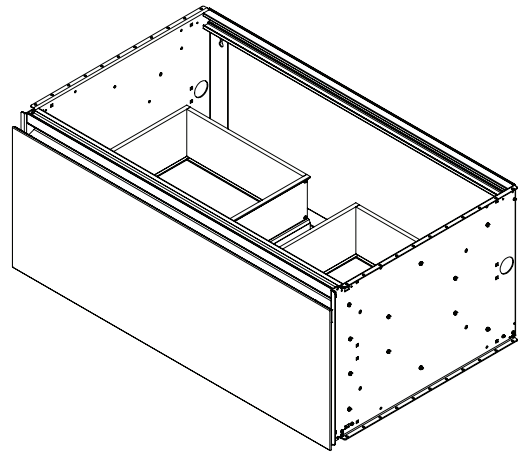

### Features

- Modular Vanity - Build arrays both stacked and ganged
- Mates to both H1D21 (7.5" high) & H2D21 (15" high) Series
- Handleless ergonomic continuous drawer
- Plumbing drawer to allow clearance for drain
- Includes:
  - 1 glass center bin
  - 2 fully adjustable glass drawer dividers

### Construction

- All aluminum and glass construction - designed for disassembly and recycle, aluminum structural frame and drawer sides, glass drawer fronts, and safety backed glass drawer bottom
- Heavy duty, full extension, soft close drawers slides
- Constructed for wall hanging loads with stone tops
- Glass fronts and optional side kits are replaceable
- Includes installation hardware using secure structural bolts
- Glass side kits sold separately

### Dimensions

Height: 15" (381 mm)  
 Width: 36-1/8" (918 mm) - with side kits installed  
 Depth: 21-3/4" (552 mm)

### Configurable Options

- Choice of split plumbing or full width drawer
- Integrated LED night light - Light bar built into top frame provides drawer illumination
- Glass finish options: Mirror, patterned glass, and back painted glass - gloss or matte
- Other widths available - 12" (308 mm) / 24" (613 mm) / 30" (765 mm)
- 7-1/2" (191 mm) drawer height available - H1
- Shallow depth available 18-3/4" (476 mm) - D18
- In-drawer electrical outlets