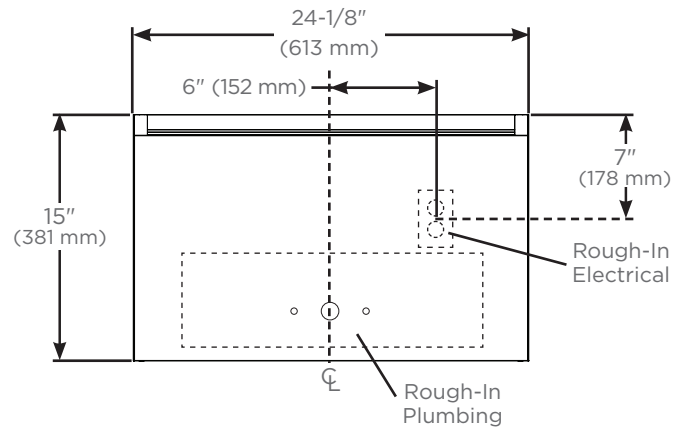

### Dimensions

Height: 15" (381 mm)  
 Width: 24-1/8" (613 mm) - with side kits installed  
 Depth: 18-3/4" (476 mm)

## Modular Kits

Available in 4 heights (based on final configuration)

- Side kits (**Single**):
  - 7-1/2" (VM1SKH1D18##)
  - 22-1/2" (VM1SKH3D18##)
  - 15" (VM1SKH2D18##)
  - 30" (VM1SKH4D18##)
- Side kits (**Pair**):
  - 7-1/2" (VM2SKH1D18##)
  - 22-1/2" (VM2SKH3D18##)
  - 15" (VM2SKH2D18##)
  - 30" (VM2SKH4D18##)
- Ganging kits:
  - 7-1/2" (VMGKITH1)
  - 22-1/2" (VMGKITH3)
  - 15" (VMGKITH2)
  - 30" (VMGKITH4)
- Alcove finishing kits:
  - 7-1/2" (VMAKITH1)
  - 22-1/2" (VMAKITH3)
  - 15" (VMAKITH2)
  - 30" (VMAKITH4)

Top view for plumbing and sink clearance

Side views for plumbing and sink clearance with door front

Front view with side kits