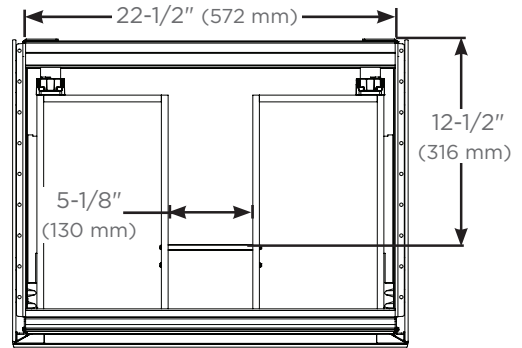

Electrical System

- Night light option - 12VDC plug-in transformer
  Locate wall outlet as per installation instructions 209-1232
- In-drawer 3 outlet and switch box option - plug-in cord
  Locate wall outlet as per installation instructions 209-1232
  120VAC 20A outlet - GFCI protected

Add-On Accessories

- Insert Plumbing Drawer (VADRAWER24P)
- Insert Full Drawer (VADRAWER24X)
- In drawer electrical outlets (VAELECTRIC18)
- Assorted glass bins:
  - Divided storage (GLASSBIN6.38)
  - Small (GLASSBIN3.25)
  - Medium (GLASSBIN5.25)
  - Large (GLASSBIN8.5)
- Robern Engineered Stone Tops and porcelain sink available

Modular Kits

Available in 4 heights (based on final configuration)

- Side kits (**Single**):
  - 7-1/2" (VM1SKH1D18##)
  - 22-1/2" (VM1SKH3D18##)
  - 15" (VM1SKH2D18##)
  - 30" (VM1SKH4D18##)
- Side kits (**Pair**):
  - 7-1/2" (VM2SKH1D18##)
  - 22-1/2" (VM2SKH3D18##)
  - 15" (VM2SKH2D18##)
  - 30" (VM2SKH4D18##)
- Ganging kits:
  - 7-1/2" (VMGKITH1)
  - 22-1/2" (VMGKITH3)
  - 15" (VMGKITH2)
  - 30" (VMGKITH4)
- Alcove finishing kits:
  - 7-1/2" (VMAKITH1)
  - 22-1/2" (VMAKITH3)
  - 15" (VMAKITH2)
  - 30" (VMAKITH4)

Top view for plumbing and sink clearance