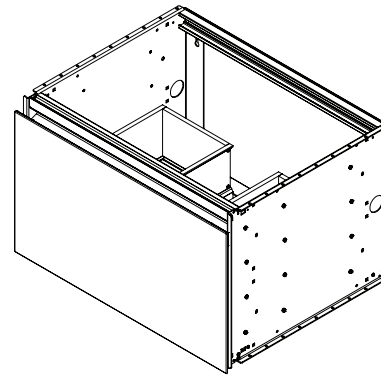

### Construction

- All aluminum and glass construction - designed for disassembly and recycle, aluminum structural frame and drawer sides, glass drawer fronts, and safety backed glass drawer bottom
- Heavy duty, full extension, soft close drawers slides
- Constructed for wall hanging loads with stone tops
- Glass fronts and optional side kits are replaceable
- Includes installation hardware using secure structural bolts
- Glass side kits sold separately

### Dimensions

Height: 15" (381 mm)  
 Width: 24-1/8" (613 mm) - with side kits installed  
 Depth: 18-3/4" (476 mm)

### Configurable Options

- Choice of split plumbing or full width drawer
- Integrated LED night light (L) - Light bar built into top frame provides drawer illumination
- Glass finish options: Mirror, patterned glass, and back painted glass - gloss or matte
- Other widths available - 12" (308 mm) / 30" (765 mm) / 36" (918 mm)
- 7-1/2" (191 mm) drawer height available - H1
- Larger depth available 21-3/4" (552 mm) - D21
- In-drawer electrical outlets