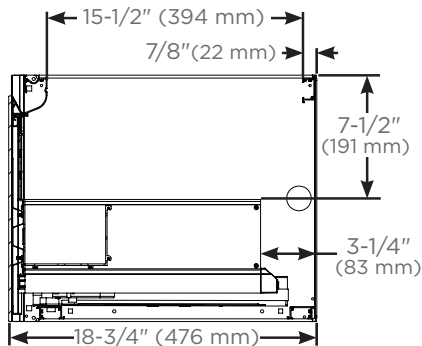

Side views for plumbing and sink clearance with door front