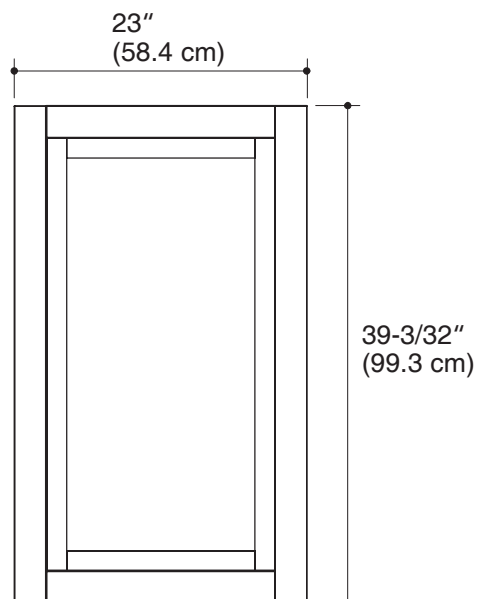

Features

- Layered tinted gray mirror or white glass frame
- Can be hung in portrait or landscape orientation; dimensions represent portrait orientation
- Includes vertical and horizontal hanging bar for wall-mount installation
- 23" (58.4 cm) W x 39-3/32" (99.3 cm) H

FWMCD2440G

ALSO FWMCD2440W

Codes/Standards Applicable

Specified model meets or exceeds the following:

- None applicable

Specified Model

Model	Description	
FWMCD2440G	Candre mirror with tinted gray mirror frame	<input type="checkbox"/>
FWMCD2440W	Candre mirror with white glass frame	<input type="checkbox"/>

CANDRE™ MIRROR

Installation Notes

Install this product according to the installation guide.

Can be installed in portrait or landscape orientation.

Product Diagram