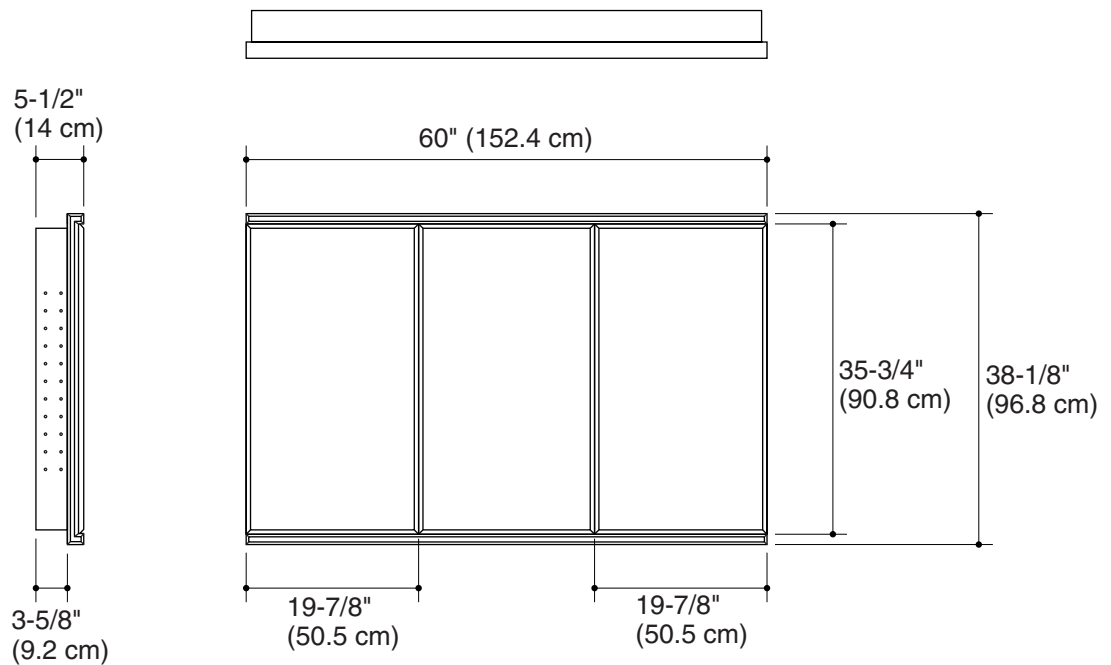

C SERIES THREE DOOR CABINET

Technical Information

Roughing-in opening	58-3/4" (149.2 cm) x 34-3/4" (88.3 cm) x 4" (10.2 cm)
Door opening angle	180°

Installation Notes

Install this product according to the installation guide.

When determining the height of the mirrored cabinet, ensure the mirrored door will clear all obstacles, such as a faucet. A minimum distance of 1" (2.5 cm) is required.

Secure the screws (provided) to a stud to avoid possible property and product damage. If this is not possible, anchors must be inserted before installing the screws.

Recessed cabinets project 1-7/8" (4.8 cm) from wall.

Product Diagram