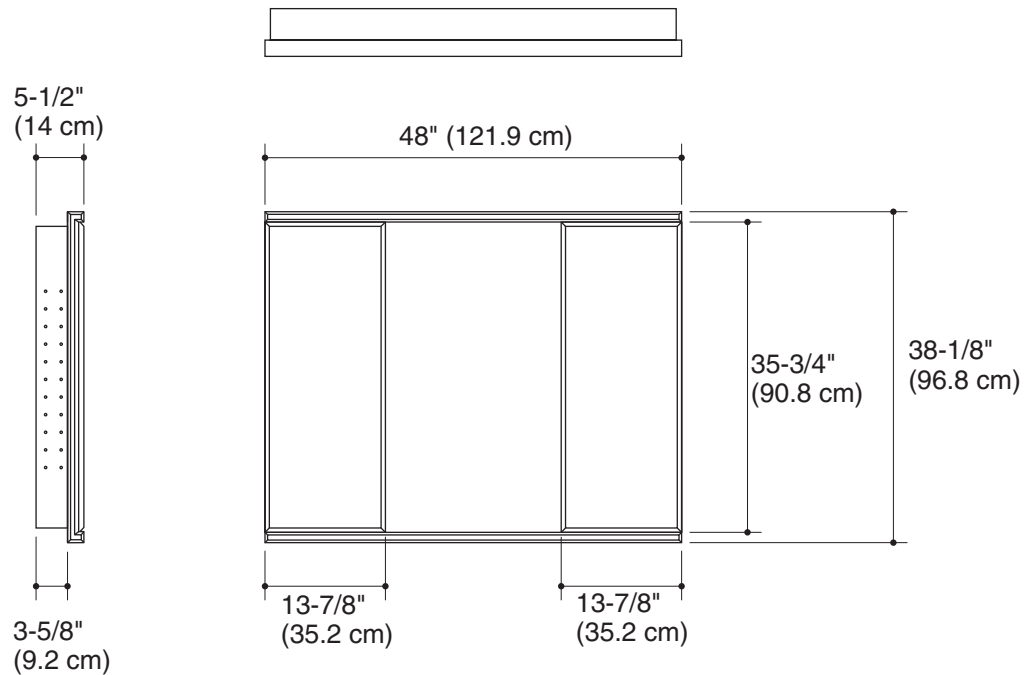

Features

- Surface mount only
- Patented concealed surface-mounting system
- Mirrored doors and interior, matte silver interior
- Patented swing-out magnifying mirror
- Rust-free aluminum construction
- Three adjustable glass shelves
- Patented push button opener
- Polymer safety-back doors
- 3/4" (1.9 cm) Beveled mirrored doors and 1/4" (6 mm) beveled fascia
- 48" (121.9 cm) x 38-1/8" (96.8 cm) x 5-1/2" (14 cm)

C SERIES CABINET

Technical Information

Roughing-in opening	46-3/4" (118.7 cm) x 34-3/4" (88.3 cm) x 4" (10.2 cm)
Door opening angle	180°

Installation Notes

Install this product according to the installation guide.

When determining the height of the mirrored cabinet, ensure the mirrored door will clear all obstacles, such as a faucet. A minimum distance of 1" (2.5 cm) is required.

Secure the screws (provided) to a stud to avoid possible property and product damage. If this is not possible, anchors must be inserted before installing the screws.

Recessed cabinets project 1-7/8" (4.8 cm) from wall.

Product Diagram