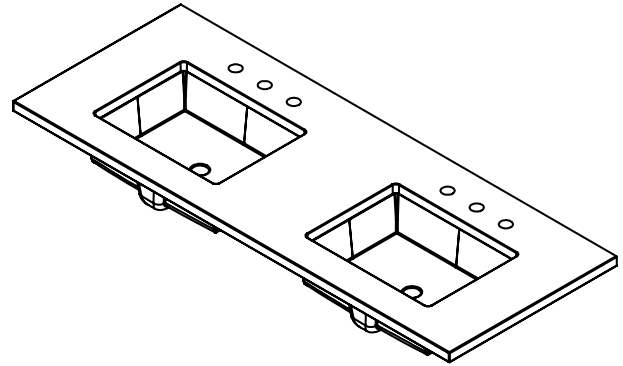

Dimensions

Width: 59-7/8"
 Height: 32-7/8"
 Depth: 22-7/8"

Model Number Key

PRODUCT LINE	CATEGORY	COLLECTION	WIDTH	FINISH OPTIONS	OPTIONS
C = Craft Series	V = Vanity	BE = Bergman	60"	(See above)	(See above)

Dimensions

Width: 60"
Height: 1-1/8"
Depth: 23"

Model Number Key

CATEGORY	DEPTH	WIDTH	LAV TYPE	OVERFLOW	COLORS	DASH	FAUCET HOLES	OPTIONS
T = Top	A = 23" Depth Fabricated Top	60"	U = Under Counter	D = Dual/Double Sink (60in Only)	(See above)	-	8 = 3 Holes Drilled (Centered on Lav Location)	(See above)