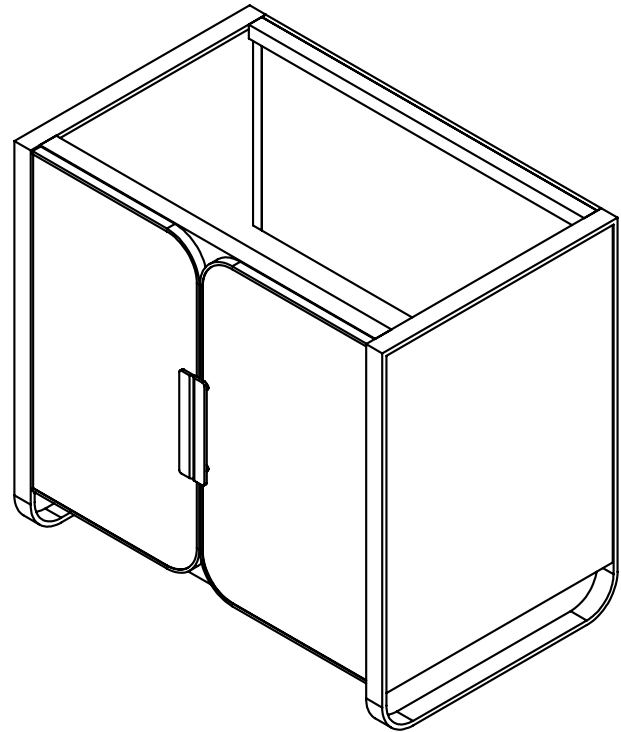

Features

- Rounded oak doors with curved metal edge detail
- Stainless steel sleigh legs
- Solid stainless steel door pulls
- Internal storage shelf
- Internal storage drawer with integrated handle
- Removable glass drawer dividers included

Materials & Construction

- Solid wood and veneer construction
- Stainless steel sleigh legs
- Full plywood back panel, no cutout
- Dovetailed drawers with solid oak front
- Blum undermount full extension slow close slide
- Blum slow close door hinges
- Durable, moisture resistant polyurethane finish
- Adjustable leveling feet

Dimensions

Width: 35-7/8"
 Height: 32-7/8"
 Depth: 22-7/8"

Model Number Key

PRODUCT LINE	CATEGORY	COLLECTION	WIDTH	FINISH OPTIONS	OPTIONS
C = Craft Series	V = Vanity	BE = Bergman	36"	(See above)	(See above)

Dimensions

Width: 36"
 Height: 1-1/8"
 Depth: 23"

Model Number Key

CATEGORY	DEPTH	WIDTH	LAV TYPE	OVERFLOW	COLORS	DASH	FAUCET HOLES	OPTIONS
T = Top	A = 23" Depth Fabricated Top	36"	U = Under Counter	C = Center Mounted	(See above)	-	8 = 3 Holes Drilled (Centered on Lav Location)	(See above)