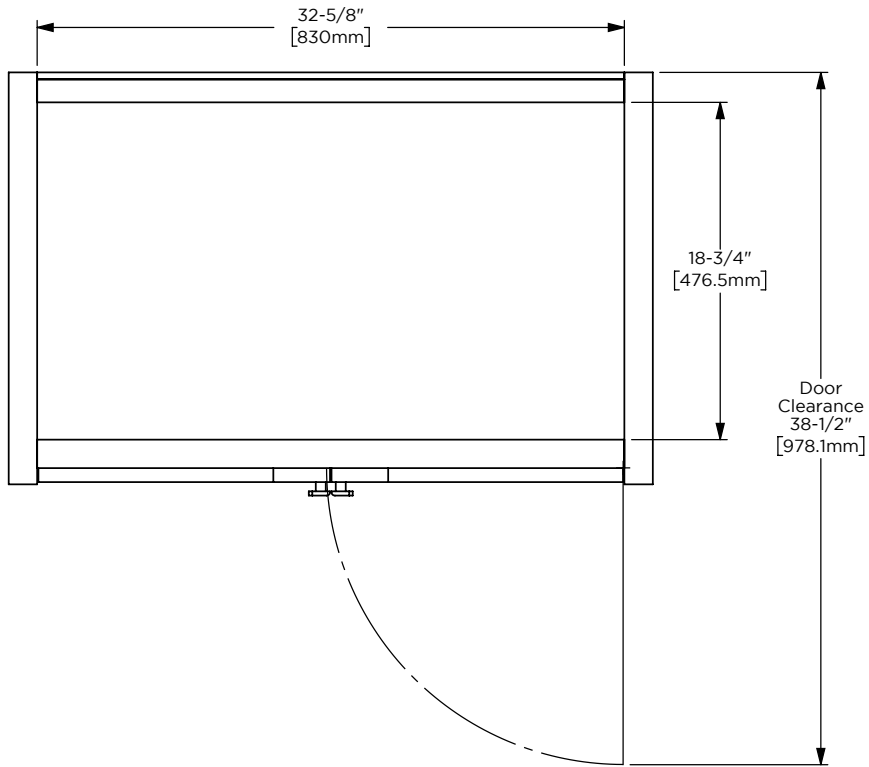

Dimensions

Width: 35-7/8"
 Height: 32-7/8"
 Depth: 22-7/8"

Model Number Key

PRODUCT LINE	CATEGORY	COLLECTION	WIDTH	FINISH OPTIONS	OPTIONS
C = Craft Series	V = Vanity	BE = Bergman	36"	(See above)	(See above)

Dimensions

Width: 36"
 Height: 1-1/8"
 Depth: 23"

Model Number Key

CATEGORY	DEPTH	WIDTH	LAV TYPE	OVERFLOW	COLORS	DASH	FAUCET HOLES	OPTIONS
T = Top	A = 23" Depth Fabricated Top	36"	U = Under Counter	C = Center Mounted	(See above)	-	8 = 3 Holes Drilled (Centered on Lav Location)	(See above)