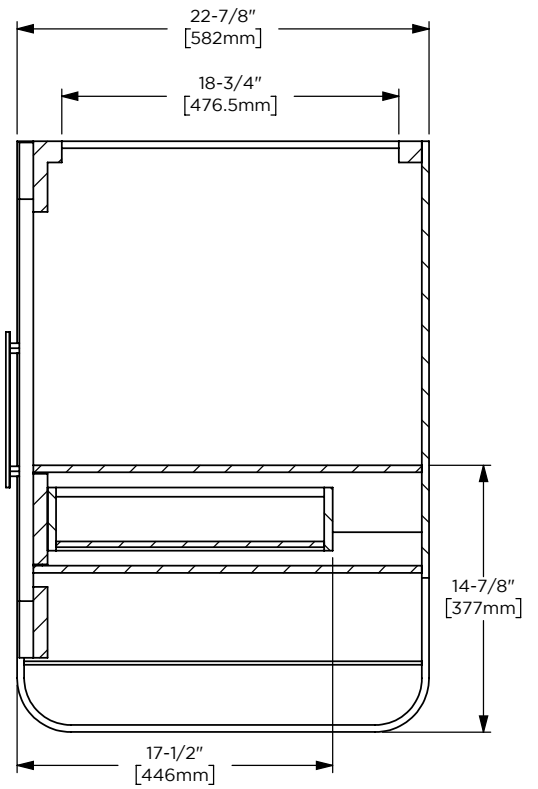

Dimensions

Width: 35-7/8"
 Height: 32-7/8"
 Depth: 22-7/8"

Model Number Key

PRODUCT LINE	CATEGORY	COLLECTION	WIDTH	FINISH OPTIONS	OPTIONS
C = Craft Series	V = Vanity	BE = Bergman	36"	(See above)	(See above)

Dimensions

Width: 36"
 Height: 1-1/8"
 Depth: 23"

Model Number Key

CATEGORY	DEPTH	WIDTH	LAV TYPE	OVERFLOW	COLORS	DASH	FAUCET HOLES	OPTIONS
T = Top	A = 23" Depth Fabricated Top	36"	U = Under Counter	C = Center Mounted	(See above)	-	8 = 3 Holes Drilled (Centered on Lav Location)	(See above)