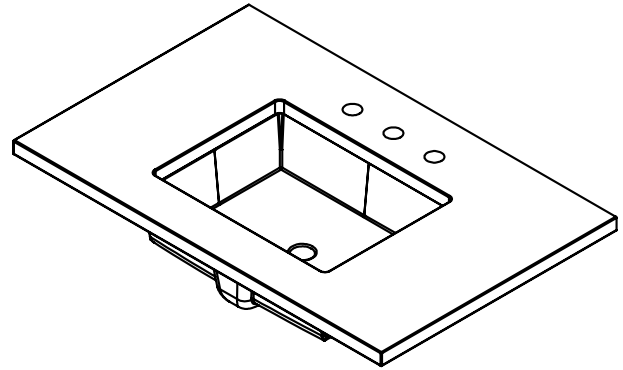

Dimensions

Width: 35-7/8"
 Height: 32-7/8"
 Depth: 22-7/8"

Model Number Key

PRODUCT LINE	CATEGORY	COLLECTION	WIDTH	FINISH OPTIONS	OPTIONS
C = Craft Series	V = Vanity	BE = Bergman	36"	(See above)	(See above)

Internal Construction

Features

- Silestone Quartz Surface
- Includes Robern Ceramic Lavatory
- Includes installation hardware

Materials & Construction

- Pre-drilled for 8" wide spread faucet

Options

- Available finishes:
 - 93, White Zeus Extreme
 - 95, Eternal Marquina
 - 96, Pietra
 - 97, Calypso
 - 98, Eternal Serena
 - 99, Silken Pearl
 - 100, Eternal Calcatta Gold
 - 101, Iconic Black
- Pairs with Craft Series Chestnut Hill, Bergman, Sendai, and Mackey 36" vanities

Dimensions

Width: 36"
 Height: 1-1/8"
 Depth: 23"

Model Number Key

CATEGORY	DEPTH	WIDTH	LAV TYPE	OVERFLOW	COLORS	DASH	FAUCET HOLES	OPTIONS
T = Top	A = 23" Depth Fabricated Top	36"	U = Under Counter	C = Center Mounted	(See above)	-	8 = 3 Holes Drilled (Centered on Lav Location)	(See above)