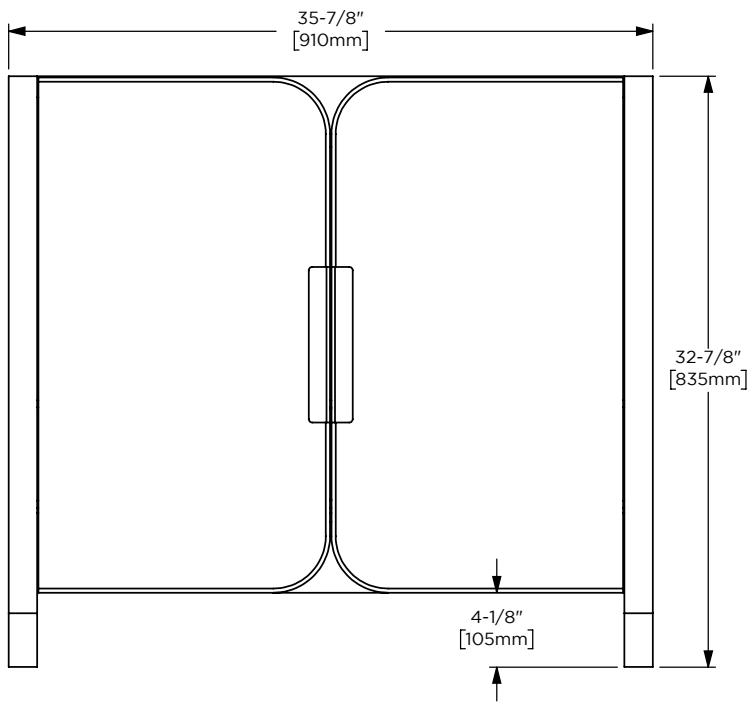

Dimensions

Width: 35-7/8"
 Height: 32-7/8"
 Depth: 22-7/8"

Model Number Key

PRODUCT LINE	CATEGORY	COLLECTION	WIDTH	FINISH OPTIONS	OPTIONS
C = Craft Series	V = Vanity	BE = Bergman	36"	(See above)	(See above)

Dimensions

Width: 36"
 Height: 1-1/8"
 Depth: 23"

Model Number Key

CATEGORY	DEPTH	WIDTH	LAV TYPE	OVERFLOW	COLORS	DASH	FAUCET HOLES	OPTIONS
T = Top	A = 23" Depth Fabricated Top	36"	U = Under Counter	C = Center Mounted	(See above)	-	8 = 3 Holes Drilled (Centered on Lav Location)	(See above)