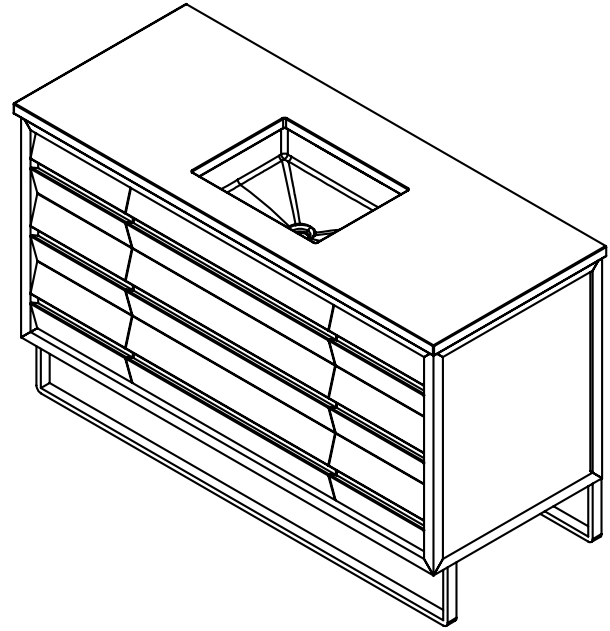

## Features

- Dimensional drawer fronts with integrated metal and wood handle
- Three-way mitered joinery
- Fully welded and polished stainless steel legs
- Top center drawer is false front
- Middle center drawer is a plumbing drawer
- Bottom center drawer is a plumbing drawer
- Side drawers are full drawers
- Removable glass drawer dividers included

## Dimensions

Width: 55"

Height: 32-7/8"

Depth: 22-1/2"

### Dimensions

Width: 56"

Height: 1"

Depth: 23"