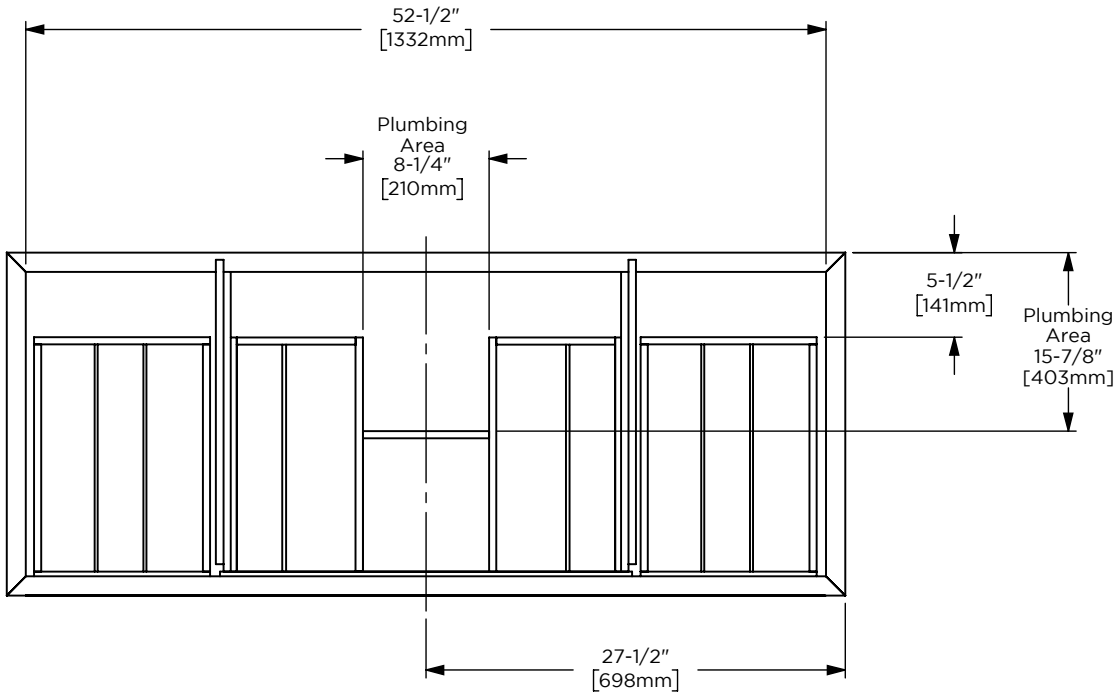

## Dimensions

Width: 55"

Height: 32-7/8"

Depth: 22-1/2"

## Model Number Key

PRODUCT LINE	CATEGORY	COLLECTION	WIDTH	FINISH OPTIONS	OPTIONS
C = Craft Series	V = Vanity	AL = Alisal	56"	(See above)	(See above)

Internal Construction

### Dimensions

Width: 56"

Height: 1"

Depth: 23"