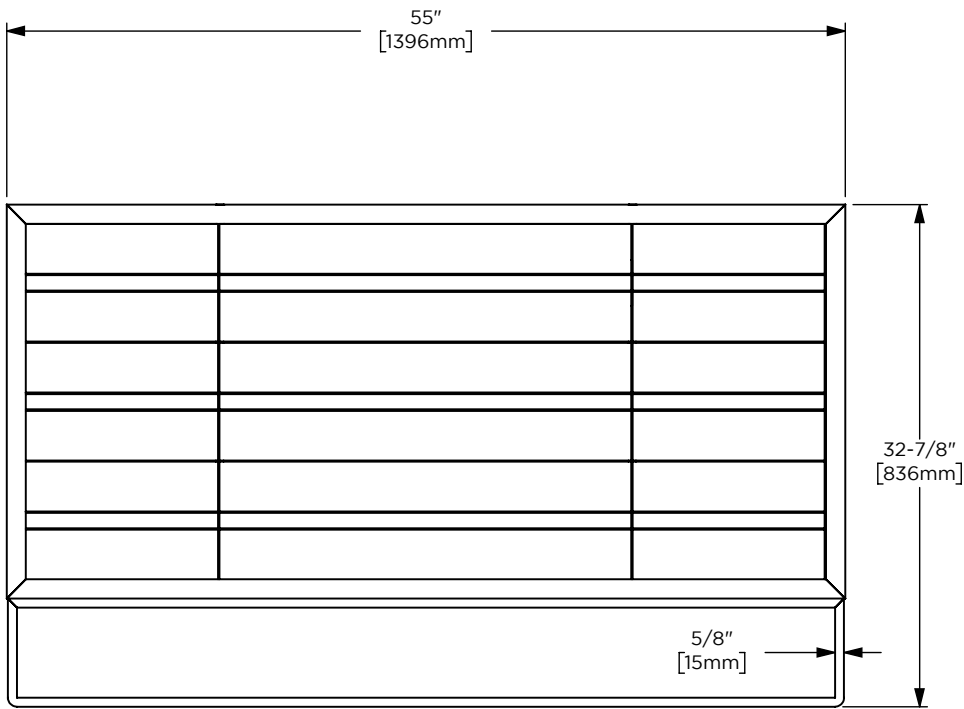

## Dimensions

Width: 55"

Height: 32-7/8"

Depth: 22-1/2"

## Model Number Key

PRODUCT LINE	CATEGORY	COLLECTION	WIDTH	FINISH OPTIONS	OPTIONS
C = Craft Series	V = Vanity	AL = Alisal	56"	(See above)	(See above)

Internal Construction

### Dimensions

Width: 56"

Height: 1"

Depth: 23"