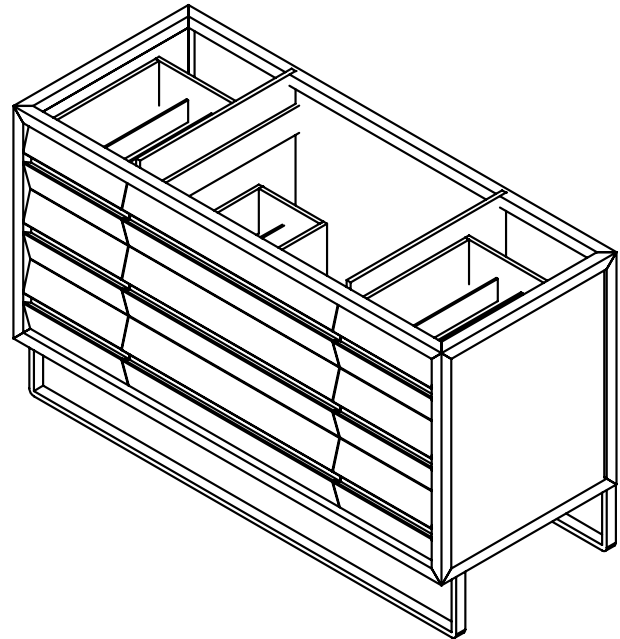

## Features

- Dimensional drawer fronts with integrated metal and wood handle
- Three-way mitered joinery
- Fully welded and polished stainless steel legs
- Top center drawer is false front
- Middle center drawer is a plumbing drawer
- Bottom center drawer is a plumbing drawer
- Side drawers are full drawers
- Removable glass drawer dividers included

## Dimensions

Width: 55"

Height: 32-7/8"

Depth: 22-1/2"

### Dimensions

Width: 56"

Height: 1"

Depth: 23"