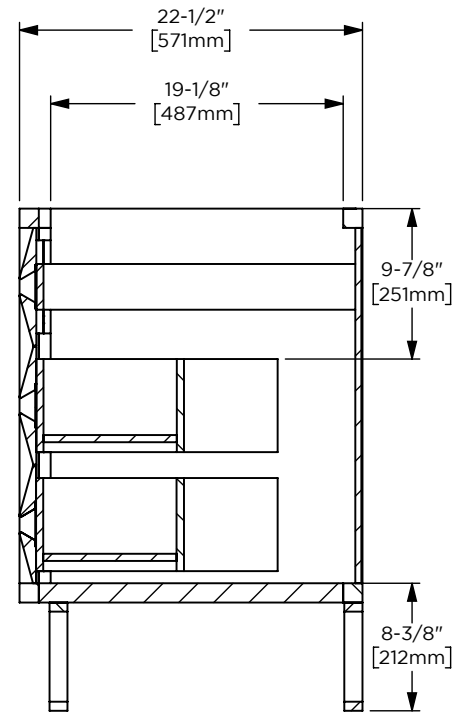

## Dimensions

Width: 55"

Height: 32-7/8"

Depth: 22-1/2"

## Model Number Key

PRODUCT LINE	CATEGORY	COLLECTION	WIDTH	FINISH OPTIONS	OPTIONS
C = Craft Series	V = Vanity	AL = Alisal	56"	(See above)	(See above)

Internal Construction

### Dimensions

Width: 56"

Height: 1"

Depth: 23"