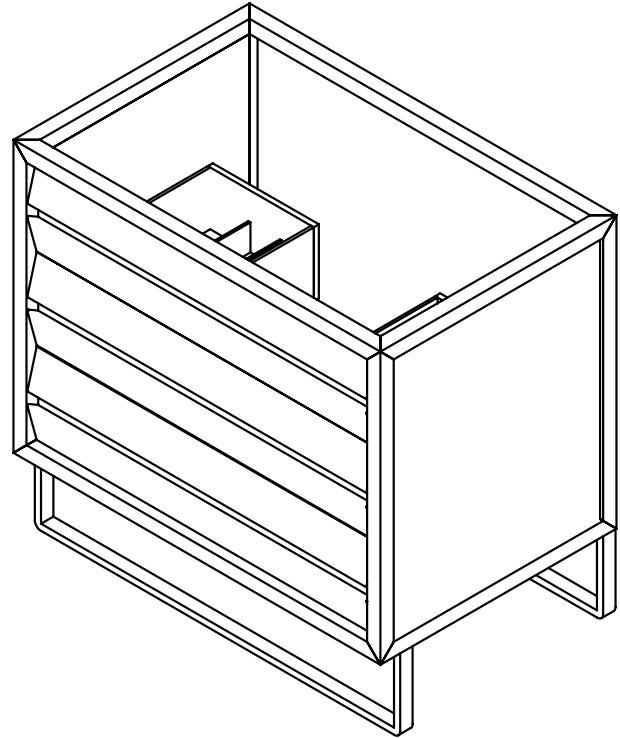

Features

- Dimensional drawer fronts with integrated metal and wood handle
- Three-way mitered joinery
- Fully welded and polished stainless steel legs
- Top drawer is a false front
- Middle drawer is a plumbing drawer
- Bottom drawer is a plumbing drawer
- Removable glass drawer dividers included

Materials & Construction

- Solid wood and veneer construction
- Full plywood back panel, no cutout
- Dovetailed drawers
- Blum full extension slow close slides.
- Durable, moisture resistant polyurethane finish
- Adjustable leveling feet

Width: 35"
 Height: 32-7/8"
 Depth: 22-1/2"

Model Number Key

PRODUCT LINE	CATEGORY	COLLECTION	WIDTH	FINISH OPTIONS	OPTIONS
C = Craft Series	V = Vanity	AL = Alisal	36"	(See above)	(See above)

Internal Construction

Materials & Construction

- Stone tops are fabricated from marble originating in Italy and Portugal

Options

- Available in:
 - AS18965, Carrara Top
 - AS18966, Calacatta Top

Dimensions

Width: 36"

Height: 1"

Depth: 23"