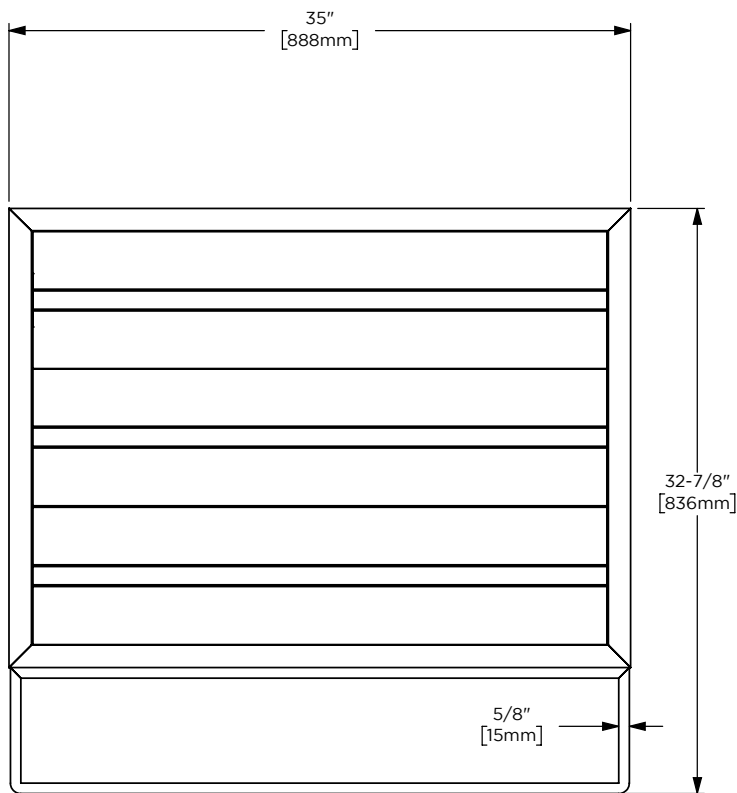

Width: 35"
 Height: 32-7/8"
 Depth: 22-1/2"

Model Number Key

PRODUCT LINE	CATEGORY	COLLECTION	WIDTH	FINISH OPTIONS	OPTIONS
C = Craft Series	V = Vanity	AL = Alisal	36"	(See above)	(See above)

Internal Construction

Materials & Construction

- Stone tops are fabricated from marble originating in Italy and Portugal

Options

- Available in:
 - AS18965, Carrara Top
 - AS18966, Calacatta Top

Dimensions

Width: 36"

Height: 1"

Depth: 23"