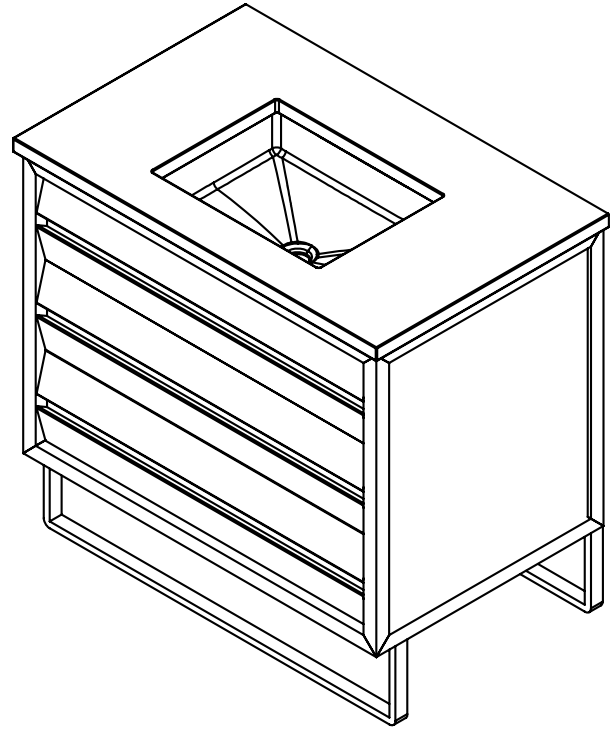

Features

- Dimensional drawer fronts with integrated metal and wood handle
- Three-way mitered joinery
- Fully welded and polished stainless steel legs
- Top drawer is a false front
- Middle drawer is a plumbing drawer
- Bottom drawer is a plumbing drawer
- Removable glass drawer dividers included

Width: 35"
 Height: 32-7/8"
 Depth: 22-1/2"

Model Number Key

PRODUCT LINE	CATEGORY	COLLECTION	WIDTH	FINISH OPTIONS	OPTIONS
C = Craft Series	V = Vanity	AL = Alisal	36"	(See above)	(See above)

Internal Construction

Features

- Stone top is fabricated with pre-drilled knock-outs, accommodating a deck mounted or a wall mounted faucet
- The Alisal stone top is fabricated for the Kallista Perfect Centric Rectangle Basin
- Stone tops are honed, we recommend sealing prior to use with a penetrating sealer
- Periodic cleaning and resealing of the stone top is recommended using products formulated for natural stone

Materials & Construction

- Stone tops are fabricated from marble originating in Italy and Portugal

Options

- Available in:
 - AS18965, Carrara Top
 - AS18966, Calacatta Top

Dimensions

Width: 36"

Height: 1"

Depth: 23"