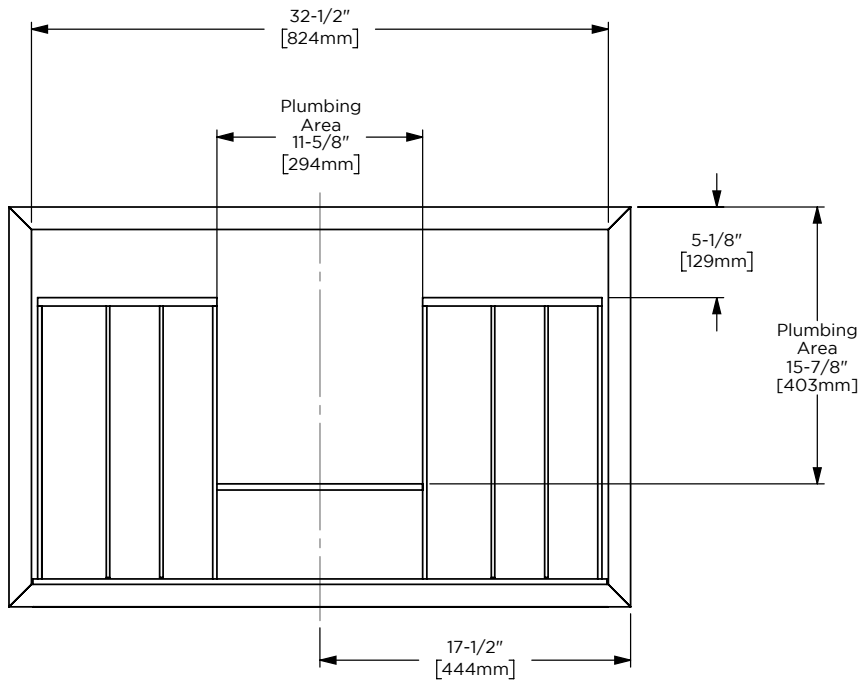

Features

- Dimensional drawer fronts with integrated metal and wood handle
- Three-way mitered joinery
- Fully welded and polished stainless steel legs
- Top drawer is a false front
- Middle drawer is a plumbing drawer
- Bottom drawer is a plumbing drawer
- Removable glass drawer dividers included

Width: 35"
 Height: 32-7/8"
 Depth: 22-1/2"

Model Number Key

PRODUCT LINE	CATEGORY	COLLECTION	WIDTH	FINISH OPTIONS	OPTIONS
C = Craft Series	V = Vanity	AL = Alisal	36"	(See above)	(See above)

Internal Construction

Materials & Construction

- Stone tops are fabricated from marble originating in Italy and Portugal

Options

- Available in:
 - AS18965, Carrara Top
 - AS18966, Calacatta Top

Dimensions

Width: 36"

Height: 1"

Depth: 23"