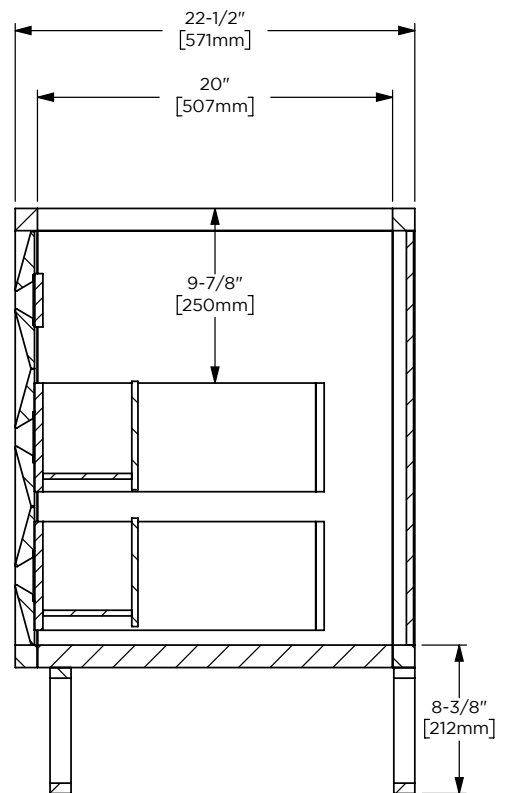

Width: 35"
 Height: 32-7/8"
 Depth: 22-1/2"

Model Number Key

PRODUCT LINE	CATEGORY	COLLECTION	WIDTH	FINISH OPTIONS	OPTIONS
C = Craft Series	V = Vanity	AL = Alisal	36"	(See above)	(See above)

Internal Construction

Materials & Construction

- Stone tops are fabricated from marble originating in Italy and Portugal

Options

- Available in:
 - AS18965, Carrara Top
 - AS18966, Calacatta Top

Dimensions

Width: 36"

Height: 1"

Depth: 23"