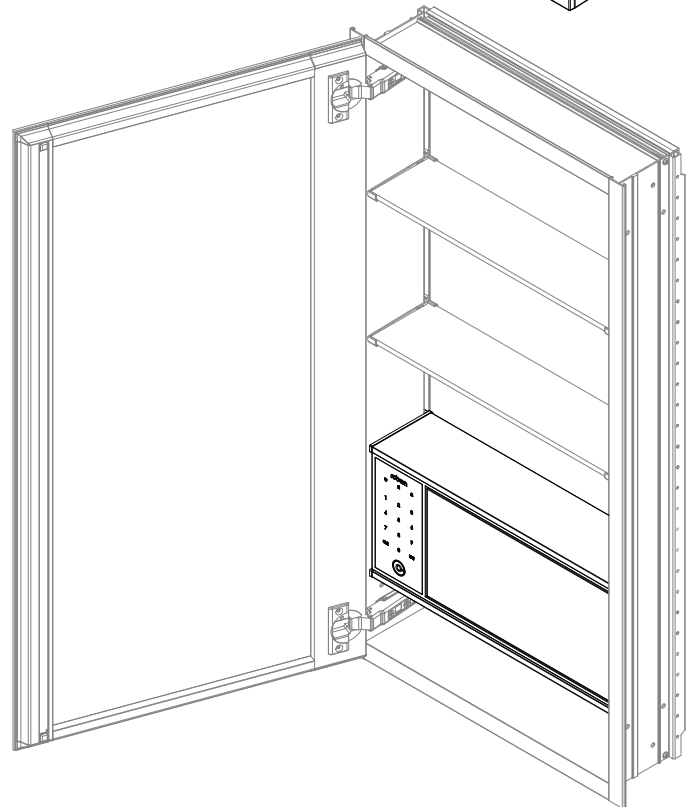

Construction

- Satin anodized aluminum body and door frame
- 3 mirror design - rear of cabinet and both sides of door
- Concealed finger pull-door edge
- Blum 170° self-closing hinges
- Safeseal® Gasket with sealed corners on cabinet body
- Adjustable shelving at 2" (51 mm) increments
- Single field wire into electrical shelf - Front access serviceability

Installation Options

Recessed Mount - Rough Opening - 29-1/4" H x 22-1/2" W x 4" D (743 mm H x 572 mm W x 102 mm D)

Surface Mount - Reference Surface Mount Kit when ordering MSMK30D4P - Mirror Kit
MSMK30D4## - Decorative Glass Kit*

Construction

- Anodized aluminum shelf
- Includes easy installation hardware
- Physical Entry Keys (set of two included)
- Requires four AA batteries (not included)

Dimensions

IQ DLB Height: 5-3/4" (144.7 mm)
 IQ DLB Width: 13-17/32" (344 mm)
 IQ DLB Depth: 2-15/16" (74.6 mm)

Storage Height: 5-1/4" (133.4 mm)
 Storage Width: 9" (228.6 mm)
 Storage Depth: 2-7/16" (62 mm)

Options

- Compatible cabinet lines by size:
 - DLB-16
 - M Series (MC16)
 - Portray (P2C16)*
 - Profiles (PC16)
 - PL Series (PL16)
 - DC Series (DC16)
 - DLB-20
 - M Series (MC20)
 - Portray (P2C20)*
 - Profiles (PC20)
 - PL Series (PL20)
 - DC Series (DC20)
 - DLB-24
 - M Series (MC24)
 - Portray (P2C24)*
 - Profiles (PC24)
 - AiO (AC24)
 - Vitality (YC24)
 - PL Series (PL24)
 - DC Series (DC24)
 - DLB-R20
 - R³ Series (RC20)*
 - DLB-R24
 - R³ Series (RC24)*
 - DLB-UPLIFT24
 - Uplift Tech (UC24)*
 - DLB-UPLIFT
 - Uplift Tech (UC30)*
 - Uplift Tech (UC36)*
 - Uplift Tech (UC48)*