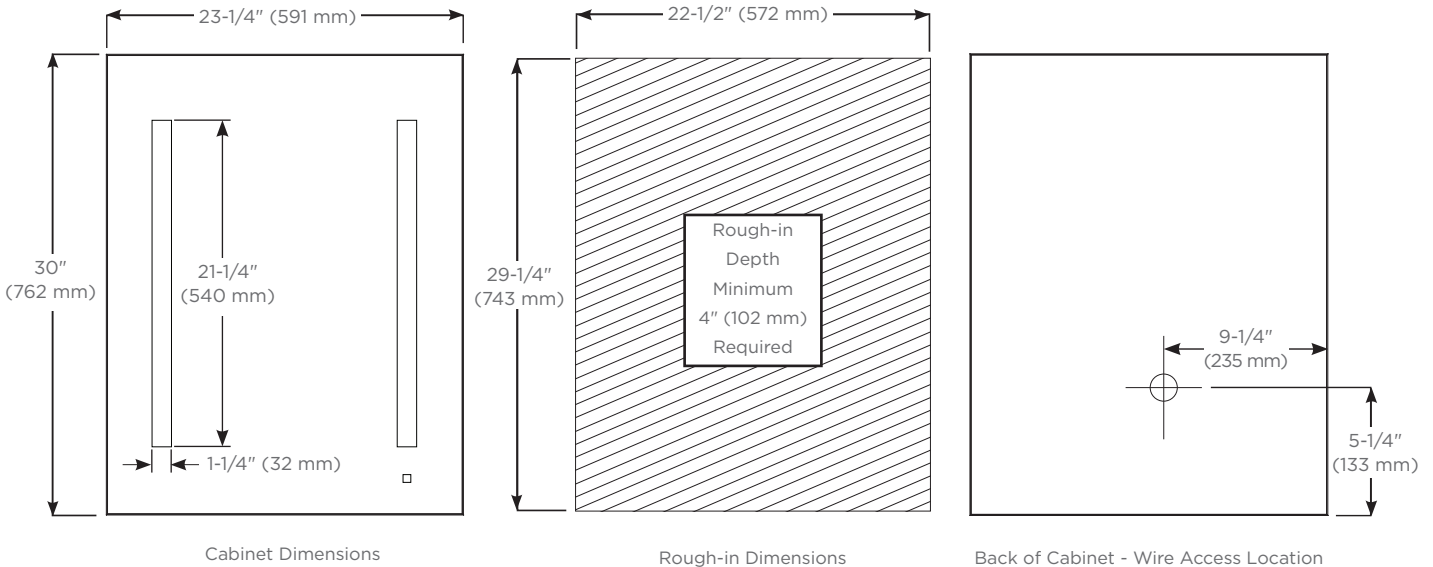

Installation Options

Recessed Mount - Rough Opening - 29-1/4" H x 22-1/2" W x 4" D (743 mm H x 572 mm W x 102 mm D)

Surface Mount - Reference Surface Mount Kit when ordering MSMK30D4P - Mirror Kit
MSMK30D4## - Decorative Glass Kit*

*See Robern Price Book for a list of available finish options

Electrical System

- 120 VAC 60HZ 20A
- Field wire location as shown in drawing
- 1/2" conduit (Ø 7/8" actual) electrical knockout location shown below
- Included field wire cable clamp

Optional Accessories

- Assorted glass bins:
  - Small (GLASSBIN3.25)
  - Medium (GLASSBIN5.25)
  - Large (GLASSBIN8.5)
- Entice™ Magnifying Mirror with dock - ENTICEDOCK
- Entice™ Magnifying Mirror without dock - ENTICE
- Handle Kits - MHANDLEKIT
- Pull-out Magnifying Mirror - POMM
- Push-to-open Kit - MPUSHKIT
- Safety Lock Box - SLB24D4
- Swing out Magnifying Mirror - SOMM

Robern Audio

- Vibrating Glass Technology - Resulting in a virtually hidden system
- Wide Dispersion - Almost 160 degrees from the door surface
- Bluetooth® Connection
- Range: Up To 30 feet / 9.1 meters (depending on interference)
- 2 Channel Stereo
- 20 Watts / Channel
- Supports most Android and iOS devices: smartphones, PCs, tablets, and other Bluetooth® enabled devices. Volume controlled by device.
- Audio amplifier with Bluetooth connectivity for wireless streaming of audio input
- Plays your music or audio preferences and selections from any Bluetooth enabled device.