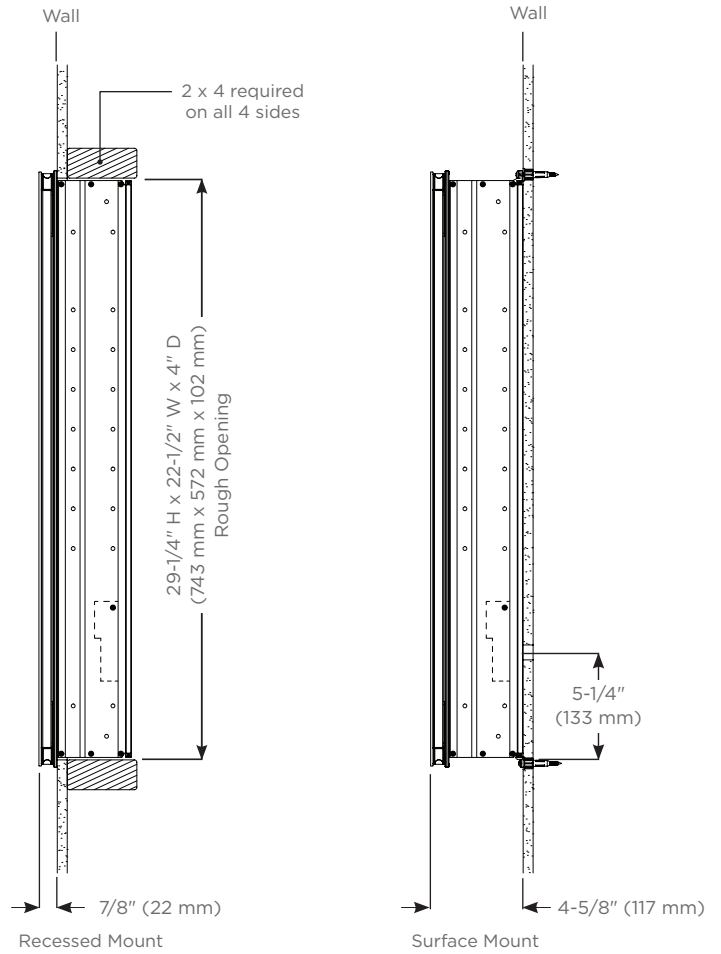

Installation Options

Recessed Mount - Rough Opening - 29-1/4" H x 22-1/2" W x 4" D (743 mm H x 572 mm W x 102 mm D)

Surface Mount - Reference Surface Mount Kit when ordering MSMK30D4P - Mirror Kit
MSMK30D4## - Decorative Glass Kit*

*See Robern Price Book for a list of available finish options

Electrical System

- 120 VAC 60HZ 20A
- Field wire location as shown in drawing
- 1/2" conduit (Ø 7/8" actual) electrical knockout location shown below
- Included field wire cable clamp

Optional Accessories

- Assorted glass bins:
  - Small (GLASSBIN3.25)
  - Medium (GLASSBIN5.25)
  - Large (GLASSBIN8.5)
- Entice™ Magnifying Mirror with dock - ENTICEDOCK
- Entice™ Magnifying Mirror without dock - ENTICE
- Handle Kits - MHANDLEKIT
- Pull-out Magnifying Mirror - POMM
- Push-to-open Kit - MPUSHKIT
- Safety Lock Box - SLB24D4
- Swing out Magnifying Mirror - SOMM

Robern Audio

- Vibrating Glass Technology - Resulting in a virtually hidden system
- Wide Dispersion - Almost 160 degrees from the door surface
- Bluetooth® Connection
- Range: Up To 30 feet / 9.1 meters (depending on interference)
- 2 Channel Stereo
- 20 Watts / Channel
- Supports most Android and iOS devices: smartphones, PCs, tablets, and other Bluetooth® enabled devices. Volume controlled by device.
- Audio amplifier with Bluetooth connectivity for wireless streaming of audio input
- Plays your music or audio preferences and selections from any Bluetooth enabled device.