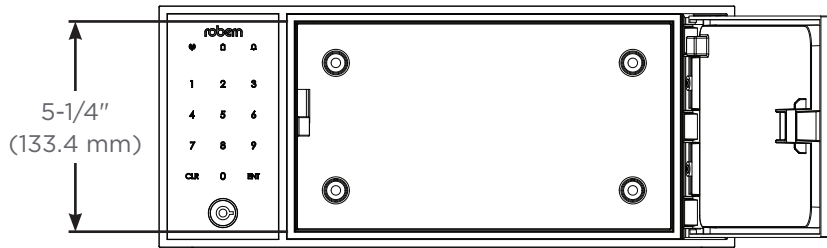

Construction

- Anodized aluminum shelf
- Includes easy installation hardware
- Physical Entry Keys (set of two included)
- Requires four AA batteries (not included)

Dimensions

IQ DLB Height: 5-3/4" (144.7 mm)
 IQ DLB Width: 13-17/32" (344 mm)
 IQ DLB Depth: 2-15/16" (74.6 mm)

Storage Height: 5-1/4" (133.4 mm)
 Storage Width: 9" (228.6 mm)
 Storage Depth: 2-7/16" (62 mm)

Options

- Compatible cabinet lines by size:
 - DLB-16
 - M Series (MC16)
 - Portray (P2C16)*
 - Profiles (PC16)
 - PL Series (PL16)
 - DC Series (DC16)
 - DLB-20
 - M Series (MC20)
 - Portray (P2C20)*
 - Profiles (PC20)
 - PL Series (PL20)
 - DC Series (DC20)
 - DLB-24
 - M Series (MC24)
 - Portray (P2C24)*
 - Profiles (PC24)
 - AiO (AC24)
 - Vitality (YC24)
 - PL Series (PL24)
 - DC Series (DC24)
 - DLB-R20
 - R³ Series (RC20)*
 - DLB-R24
 - R³ Series (RC24)*
 - DLB-UPLIFT24
 - Uplift Tech (UC24)*
 - DLB-UPLIFT
 - Uplift Tech (UC30)*
 - Uplift Tech (UC36)*
 - Uplift Tech (UC48)*

*Installation does not require access to exterior of cabinet. Lock box installation height can be adjusted in 1" (25.4mm) increments.

Front view

IQ Lock box Shelf Width	
DLB-16	13-5/8" (346mm)
DLB-20	17-5/8" (447.7mm)
DLB-24	21-5/8" (549.3mm)
DLB-R20	16-21/32" (422.7mm)
DLB-R24	20-21/32" (524.3mm)
DLB-UPLIFT24	21-3/4" (552.5mm)
DLB-UPLIFT	18" (457.2mm)

Side view

Top view