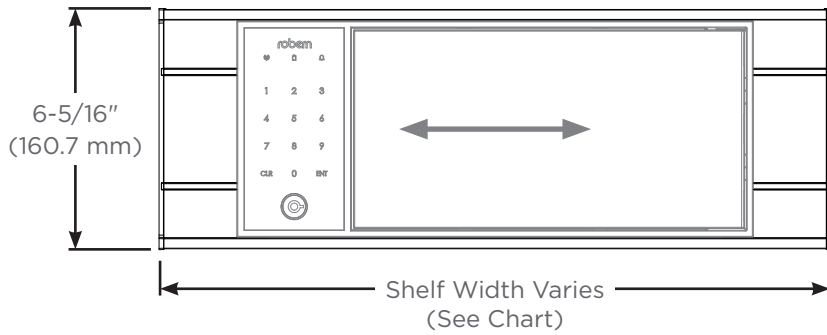

Construction

- Anodized aluminum shelf
- Includes easy installation hardware
- Physical Entry Keys (set of two included)
- Requires four AA batteries (not included)

Dimensions

IQ DLB Height: 5-3/4" (144.7 mm)
 IQ DLB Width: 13-17/32" (344 mm)
 IQ DLB Depth: 2-15/16" (74.6 mm)

Storage Height: 5-1/4" (133.4 mm)
 Storage Width: 9" (228.6 mm)
 Storage Depth: 2-7/16" (62 mm)

Options

- Compatible cabinet lines by size:
 - DLB-16
 - M Series (MC16)
 - Portray (P2C16)*
 - Profiles (PC16)
 - PL Series (PL16)
 - DC Series (DC16)
 - DLB-20
 - M Series (MC20)
 - Portray (P2C20)*
 - Profiles (PC20)
 - PL Series (PL20)
 - DC Series (DC20)
 - DLB-24
 - M Series (MC24)
 - Portray (P2C24)*
 - Profiles (PC24)
 - AiO (AC24)
 - Vitality (YC24)
 - PL Series (PL24)
 - DC Series (DC24)
 - DLB-R20
 - R³ Series (RC20)*
 - DLB-R24
 - R³ Series (RC24)*
 - DLB-UPLIFT24
 - Uplift Tech (UC24)*
 - DLB-UPLIFT
 - Uplift Tech (UC30)*
 - Uplift Tech (UC36)*
 - Uplift Tech (UC48)*

*Installation does not require access to exterior of cabinet. Lock box installation height can be adjusted in 1" (25.4mm) increments.

Front view

IQ Lock box Shelf Width	
DLB-16	13-5/8" (346mm)
DLB-20	17-5/8" (447.7mm)
DLB-24	21-5/8" (549.3mm)
DLB-R20	16-21/32" (422.7mm)
DLB-R24	20-21/32" (524.3mm)
DLB-UPLIFT24	21-3/4" (552.5mm)
DLB-UPLIFT	18" (457.2mm)

Side view

Top view