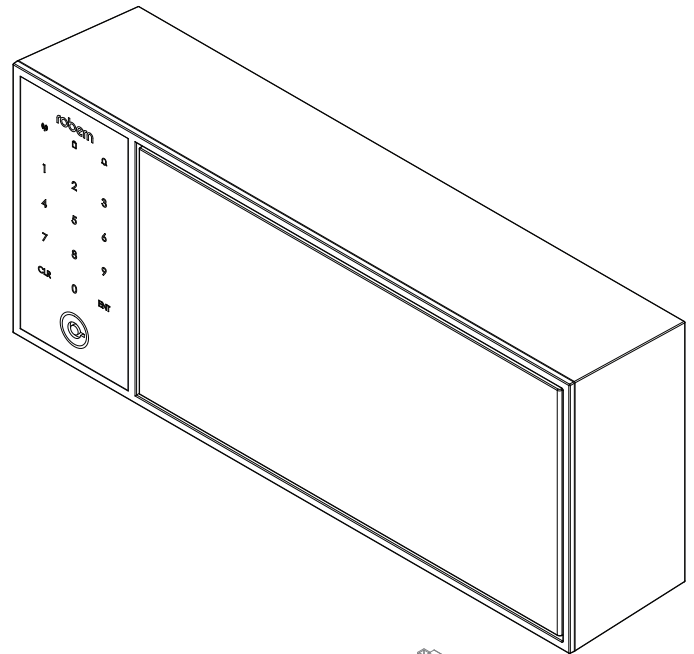

Construction

- Satin anodized aluminum body and door frame
- 3 mirror design - rear of cabinet and both sides of door
- Concealed finger pull-door edge
- Blum 170° self-closing hinges
- Safeseal® Gasket with sealed corners on cabinet body
- Adjustable shelving at 2" (51 mm) increments
- Single field wire into electrical shelf - Front access serviceability

Construction

- Anodized aluminum shelf
- Includes easy installation hardware
- Physical Entry Keys (set of two included)
- Requires four AA batteries (not included)

Dimensions

IQ DLB Height: 5-3/4" (144.7 mm)
 IQ DLB Width: 13-17/32" (344 mm)
 IQ DLB Depth: 2-15/16" (74.6 mm)

Storage Height: 5-1/4" (133.4 mm)
 Storage Width: 9" (228.6 mm)
 Storage Depth: 2-7/16" (62 mm)

Options

- Compatible cabinet lines by size:
 - DLB-16
 - M Series (MC16)
 - Portray (P2C16)*
 - Profiles (PC16)
 - PL Series (PL16)
 - DC Series (DC16)
 - DLB-20
 - M Series (MC20)
 - Portray (P2C20)*
 - Profiles (PC20)
 - PL Series (PL20)
 - DC Series (DC20)
 - DLB-24
 - M Series (MC24)
 - Portray (P2C24)*
 - Profiles (PC24)
 - AiO (AC24)
 - Vitality (YC24)
 - PL Series (PL24)
 - DC Series (DC24)
 - DLB-R20
 - R³ Series (RC20)*
 - DLB-R24
 - R³ Series (RC24)*
 - DLB-UPLIFT24
 - Uplift Tech (UC24)*
 - DLB-UPLIFT
 - Uplift Tech (UC30)*
 - Uplift Tech (UC36)*
 - Uplift Tech (UC48)*

*Installation does not require access to exterior of cabinet. Lock box installation height can be adjusted in 1" (25.4mm) increments.

Front view

IQ Lock box Shelf Width	
DLB-16	13-5/8" (346mm)
DLB-20	17-5/8" (447.7mm)
DLB-24	21-5/8" (549.3mm)
DLB-R20	16-21/32" (422.7mm)
DLB-R24	20-21/32" (524.3mm)
DLB-UPLIFT24	21-3/4" (552.5mm)
DLB-UPLIFT	18" (457.2mm)