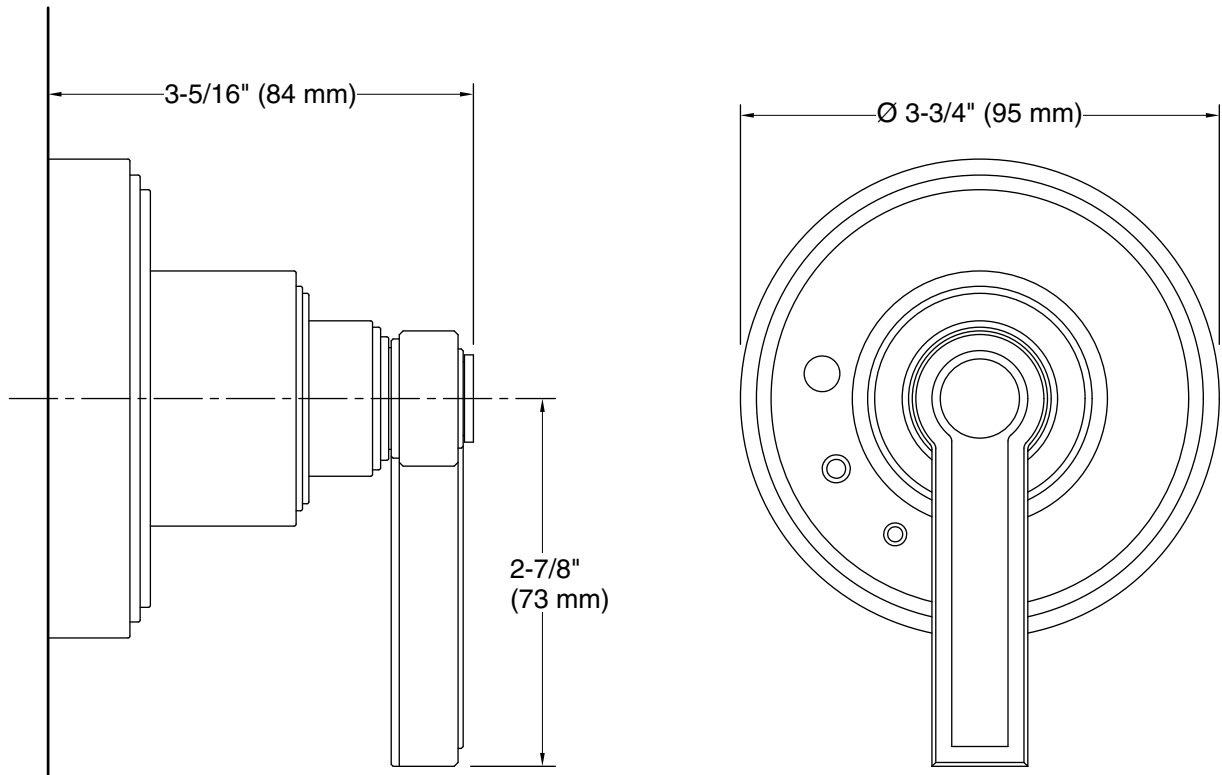

Recommended Products/Accessories

P80249-LV Sink faucet, arch spout, lever handles

P80262-00 Towel Bar, 24"

ADA

CSA B651

OBC

Codes/Standards

ASME A112.18.1/CSA B125.1

Technical Information

All product dimensions are nominal.

Drain included: No

Notes

Install this product according to the installation guide.

ADA, OBC, CSA B651 compliant when installed to the specific requirements of these regulations.