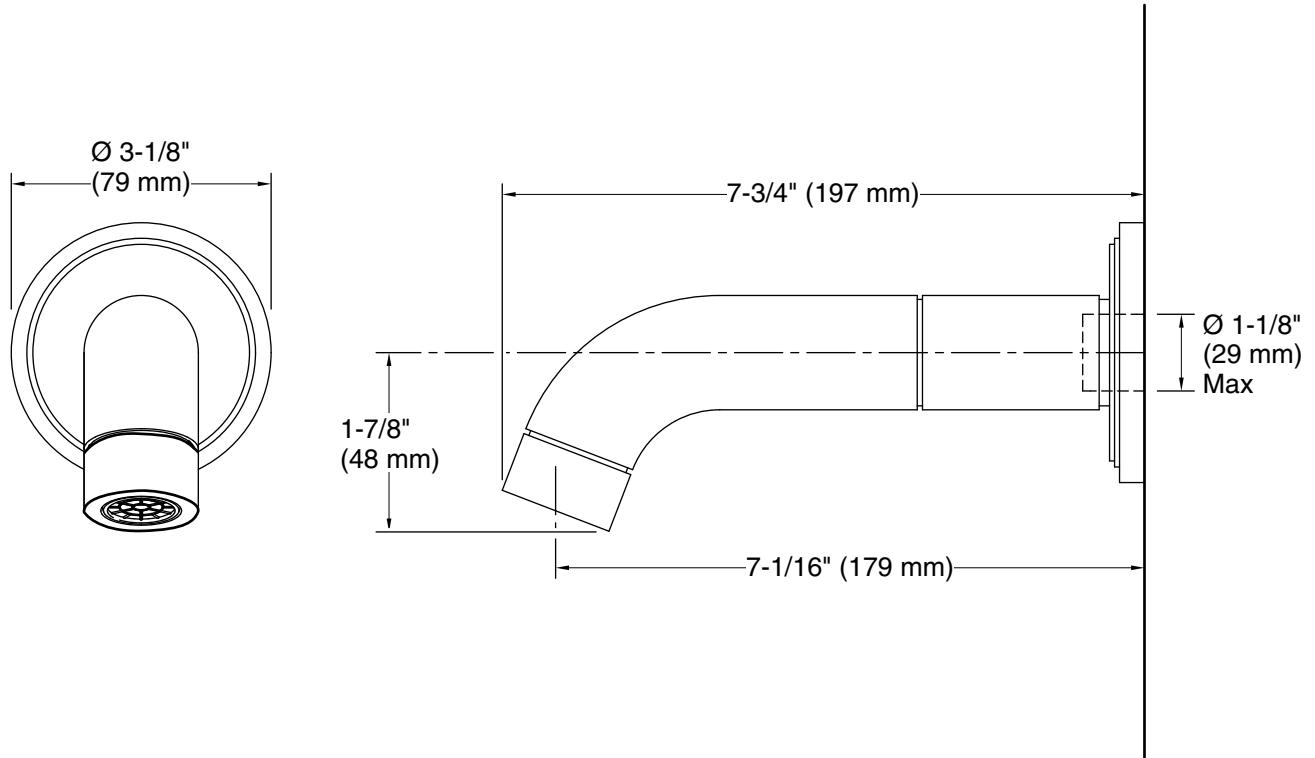

### Features

- High-quality solid-brass construction for durability and reliability
- Spout reach is 7-1/16" (179 mm)

## Technical Information

All product dimensions are nominal.

Drain included: No

Spout:

Spout reach:  $7\text{-}1/16"$  (180 mm)