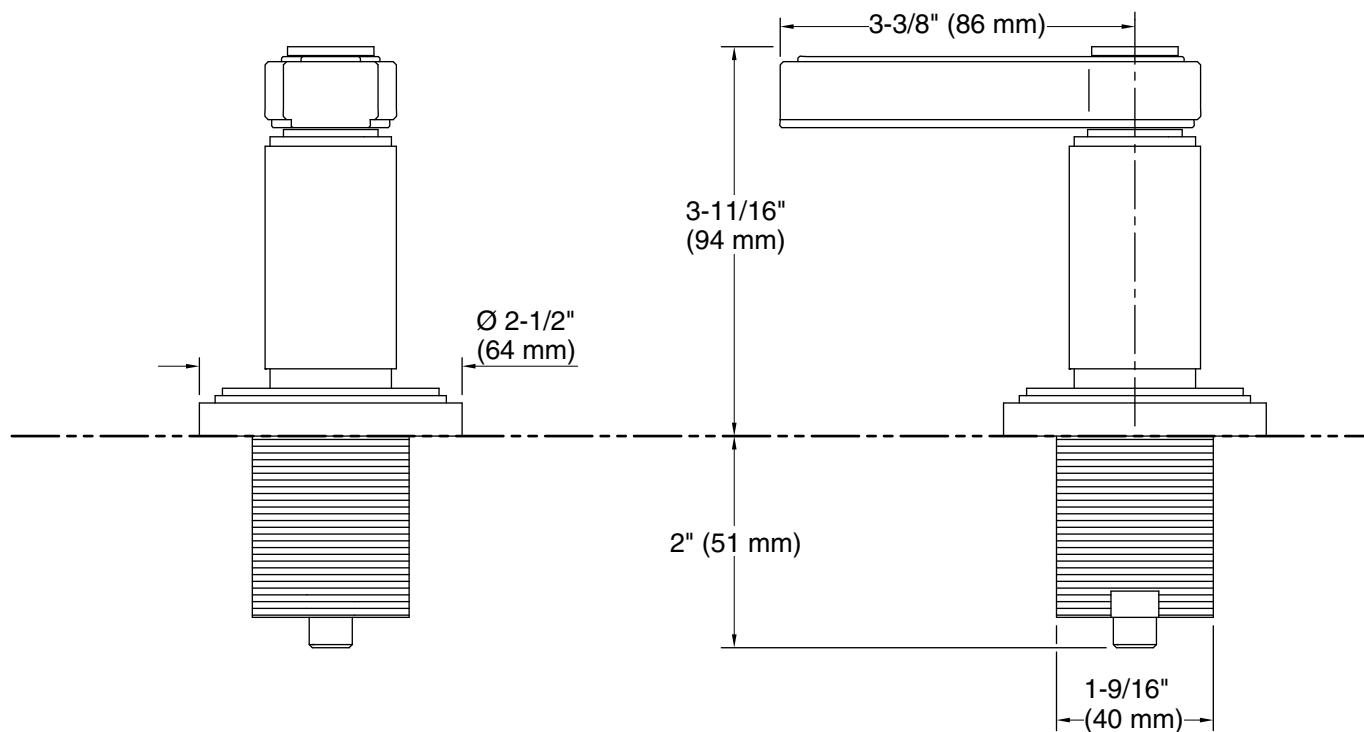

KALLISTA®

Vir Stil® Minimal by Laura Kirar Deck-Mount Diverter, Lever Handle P80252-LV

Features

- High-quality solid-brass construction for durability and reliability
- Enables water diversion from bath faucet to handshower
- Required rough-in sold separately
- Deck-mount installation
- Single-handle control

KALLISTA®

Vir Stil® Minimal by Laura Kirar
Deck-Mount Diverter, Lever Handle
P80252-LV

Technical Information

All product dimensions are nominal.

Drain included: No

Notes

Install this product according to the installation guide.