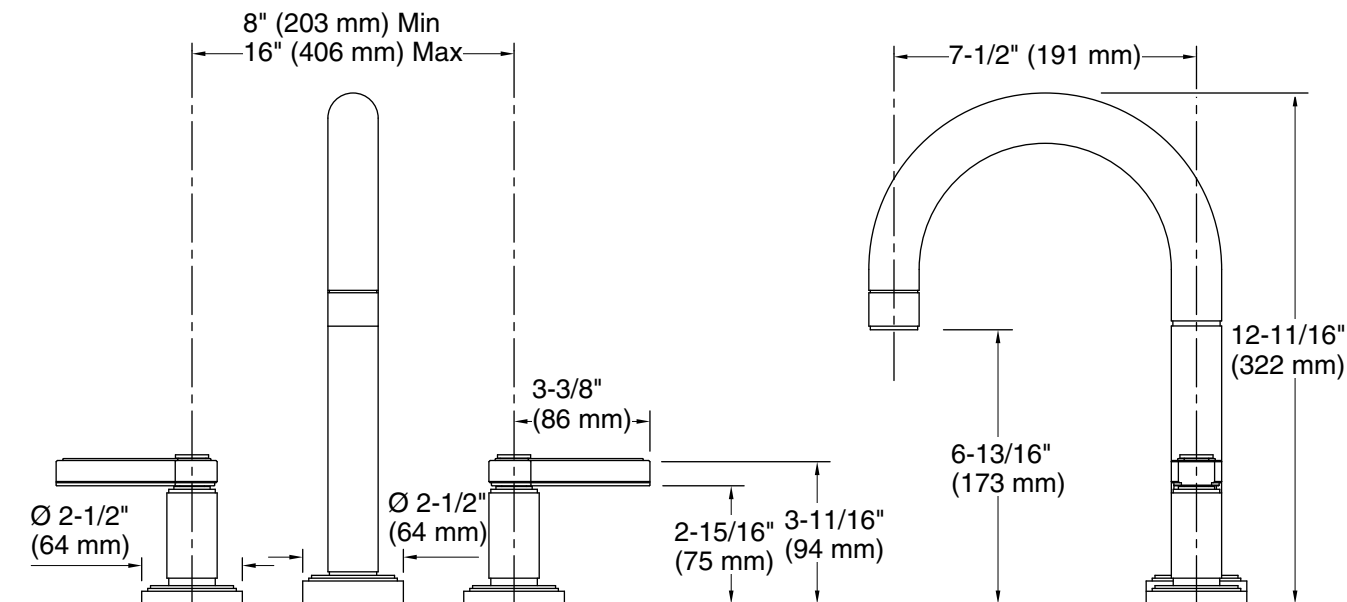

### Features

- High-quality solid-brass construction for durability and reliability
- Widespread bath faucet for 8" (203 mm) - 26" (660 mm) centers
- Required rough-in sold separately (P19303-00-NA)
- Diverter, handshower, and handshower trim sold separately
- Spout reach is 7-1/2" (191 mm)

### Technical Information

All product dimensions are nominal.

#### Spout:

Spout reach: 7-1/2" (191 mm)