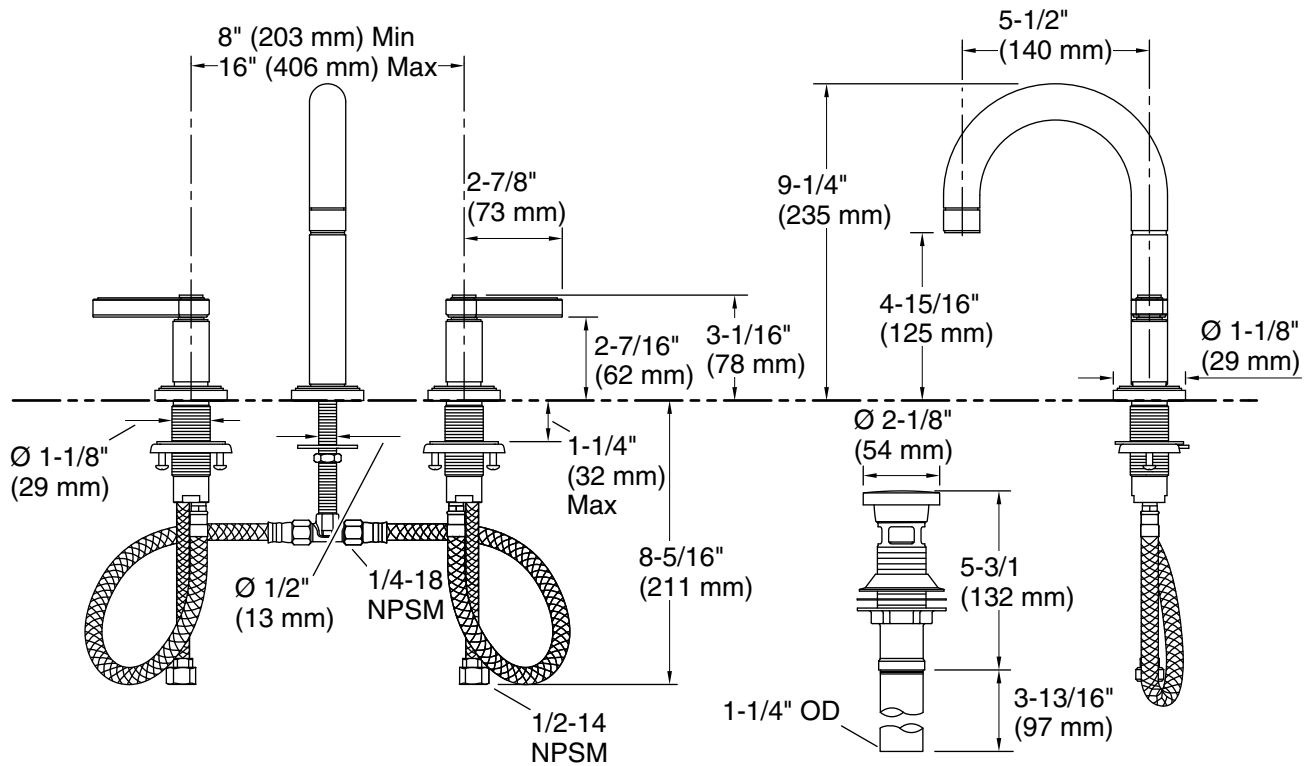

KALLISTA®

Vir Stil® Minimal by Laura Kirar Sink faucet, arch spout, lever handles P80249-LV

Features

- High-quality solid-brass construction for durability and reliability
- Widespread sink faucet for 8" – 16" (203 – 406 mm) centers
- 1.2 gpm (4.5 lpm) maximum flow rate
- Spout reach is 5-1/2" (140 mm)
- Includes soft-touch drain
- Laminar flow

Recommended Products/Accessories

P50206-00 Freestanding Bathtub
P74234-WO Under-mount Sink, Soft Rectangle with
Overflow, Glazed
P80262-00 Towel Bar, 24"

Codes/Standards

ASME A112.18.1/CSA B125.1
NSF/ANSI/CAN 61
NSF/ANSI/CAN 372
DOE - Energy Policy Act 1992
EPA WaterSense®
California Energy Commission (CEC)
ADA
ICC/ANSI A117.1
CSA B651
OBC
IAPMO Certification

KALLISTA

Vir Stil® Minimal by Laura Kirar
Sink faucet, arch spout, lever handles
P80249-LV

Technical Information

All product dimensions are nominal.

Faucet:

Flow rate: 1.2 gal/min (4.5 l/min)

Pressure: 45 psi (3.1 bar)

Drain included: Yes

Drain with overflow: Yes

Spout:

Spout reach: 5-1/2" (140 mm)

Notes

Install this product according to the installation guide.

ADA, OBC, CSA B651 compliant when installed to the specific requirements of these regulations.