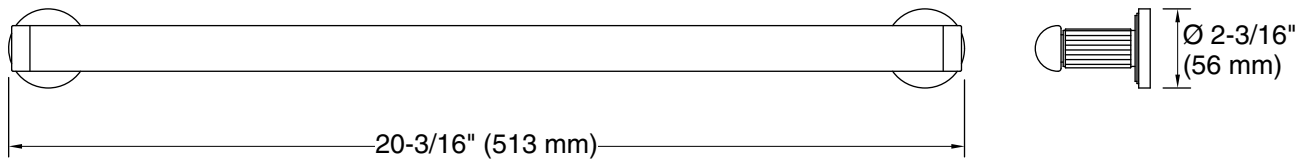

KALLISTA®

Vir Stil® by Laura Kirar
Towel Bar, 18"
P80245-00

Features

- High-quality solid metal construction for durability and reliability

Installation

- Includes hex wrench for installation

Recommended Products/Accessories

Technical Information

All product dimensions are nominal.

Material: Brass

Notes

Install this product according to the installation guide.