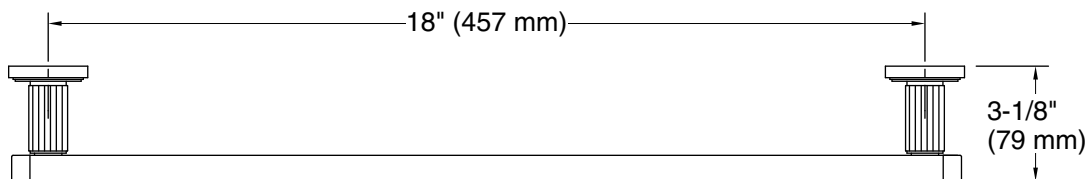

KALLISTA®

Vir Stil® by Laura Kirar
Towel Bar, 18"
P80245-00

Features

- High-quality solid metal construction for durability and reliability

Installation

- Includes hex wrench for installation

Recommended Products/Accessories

Available Colors/Finishes

Color tiles intended for reference only.

Color	Code	Description
	CP	Polished Chrome
	BN	Brushed Nickel
	SN	Polished Nickel
	BAF	Brushed French Gold

KALLISTA®

Vir Stil® by Laura Kirar
Towel Bar, 18"
P80245-00

Technical Information

All product dimensions are nominal.

Material: Brass

Notes

Install this product according to the installation guide.