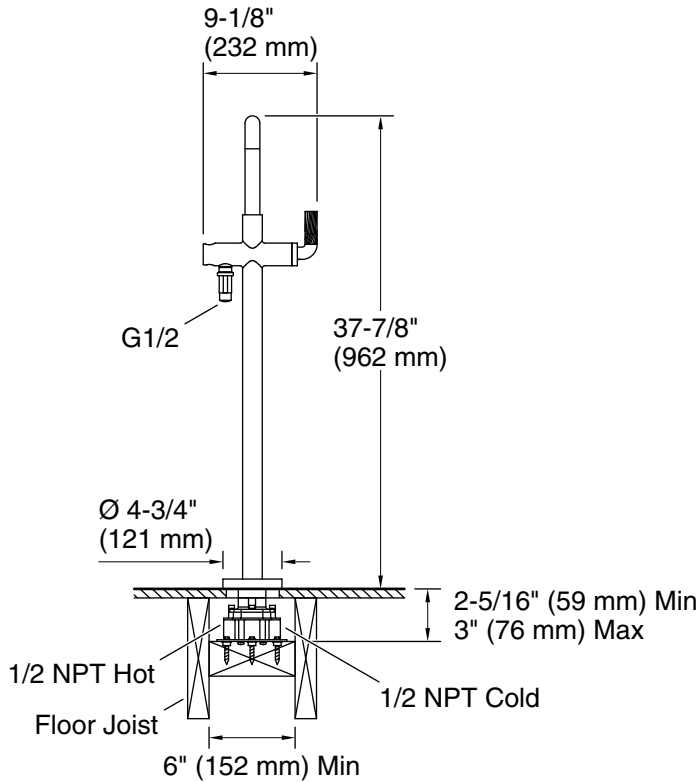

KALLISTA®

One™ by KALLISTA
Freestanding Bath Faucet, Armory Handle, Less
Handshower
P40883-BL

Features

- Sleek contemporary design
- Solid metal construction for durability and reliability
- Floor-mount, single hole installation
- Required mounting block sold separately (P20511-00-NA)
- Required handshower sold separately
- Spout reach is 11-7/8" (302 mm)
- Includes integral valve
- Includes hardware kit and escutcheon

Range: 2-3/16" (56 mm) -
3" (76 mm)

Recommended Products/Accessories

P50204-00 Freestanding Bathtub

P30801-00 4" cabinet pull

P34407-00 Disc Hook

Codes/Standards

ASME A112.18.1/CSA B125.1

KALLISTA® Five-Year Limited Warranty

KALLISTA

One™ by KALLISTA Freestanding Bath Faucet, Armory Handle, Less Handshower P40883-BL

Technical Information

All product dimensions are nominal.

Faucet:

Flow rate: 8 gal/min (30.3 l/min)

Pressure: 60 psi (4.1 bar)

Drain included: No

Spout:

Spout reach: 12-1/4" (311 mm)

Handle clearance: 3-7/16" (87 mm)

Notes

Install this product according to the installation instructions.

1-888-4-KALLISTA (1-888-452-5547)

Kallista reserves the right to make revisions without notice to product specifications.