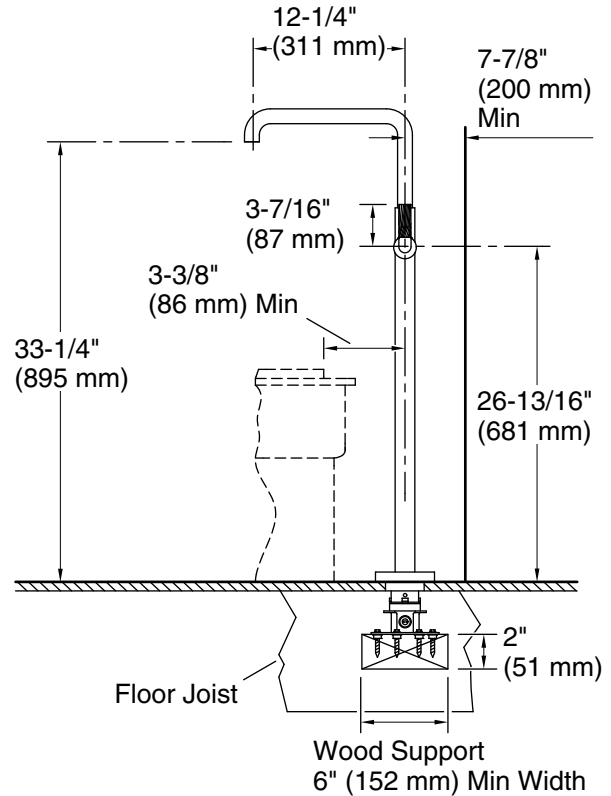

KALLISTA®

One™ by KALLISTA
Freestanding Bath Faucet, Armory Handle, Less
Handshower
P40883-BL

Features

- Sleek contemporary design
- Solid metal construction for durability and reliability
- Floor-mount, single hole installation
- Required mounting block sold separately (P20511-00-NA)
- Required handshower sold separately
- Spout reach is 11-7/8" (302 mm)
- Includes integral valve
- Includes hardware kit and escutcheon

Range: 2-3/16" (56 mm) -
3" (76 mm)

Recommended Products/Accessories

P50204-00 Freestanding Bathtub

P30801-00 4" cabinet pull

P34407-00 Disc Hook

Codes/Standards

ASME A112.18.1/CSA B125.1

KALLISTA® Five-Year Limited Warranty

KALLISTA

One™ by KALLISTA Freestanding Bath Faucet, Armory Handle, Less Handshower P40883-BL

Technical Information

All product dimensions are nominal.

Faucet:

Flow rate: 8 gal/min (30.3 l/min)

Pressure: 60 psi (4.1 bar)

Drain included: No

Spout:

Spout reach: 12-1/4" (311 mm)

Handle clearance: 3-7/16" (87 mm)

Notes

Install this product according to the installation instructions.

1-888-4-KALLISTA (1-888-452-5547)

Kallista reserves the right to make revisions without notice to product specifications.