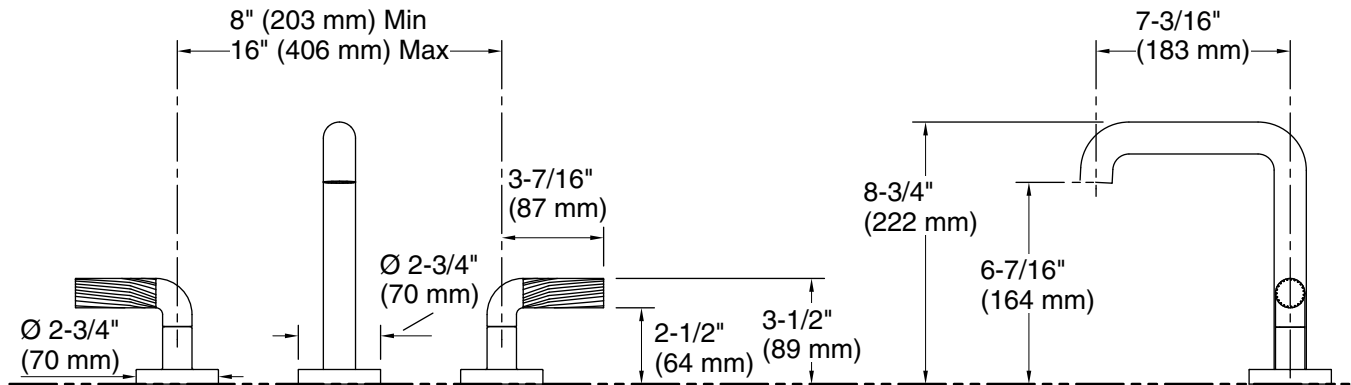

## Features

- Sleek contemporary design
- Solid metal construction for durability and reliability
- Spout reach is 7-3/16" (183 mm)
- Required rough-in sold separately
- Diverter, handshower, and handshower trim sold separately

## Technical Information

All product dimensions are nominal.

### Spout:

Spout reach: 7-3/16" (183 mm)