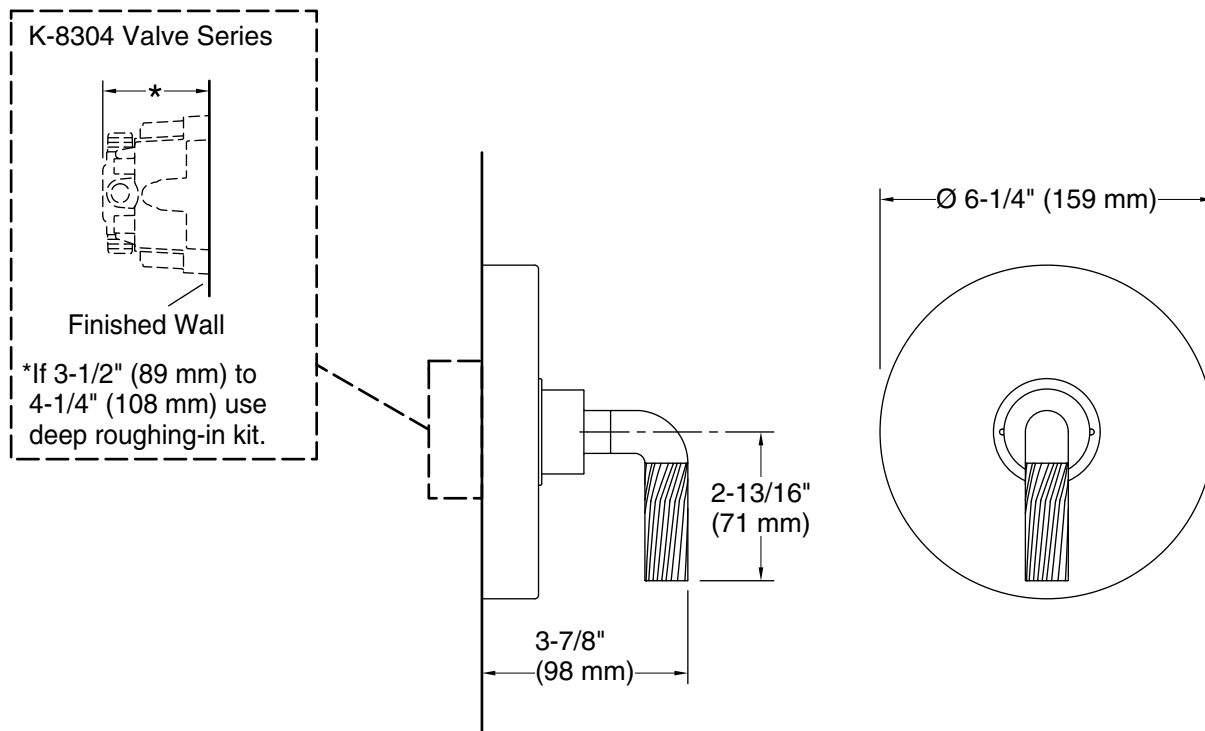

For the most current Specification Sheet, go to www.kallista.com.

6-10-2024 21:20 - US

KALLISTA®

One™ by KALLISTA
Single control trim, Armory handle
P40880-SN

Technical Information

All product dimensions are nominal.