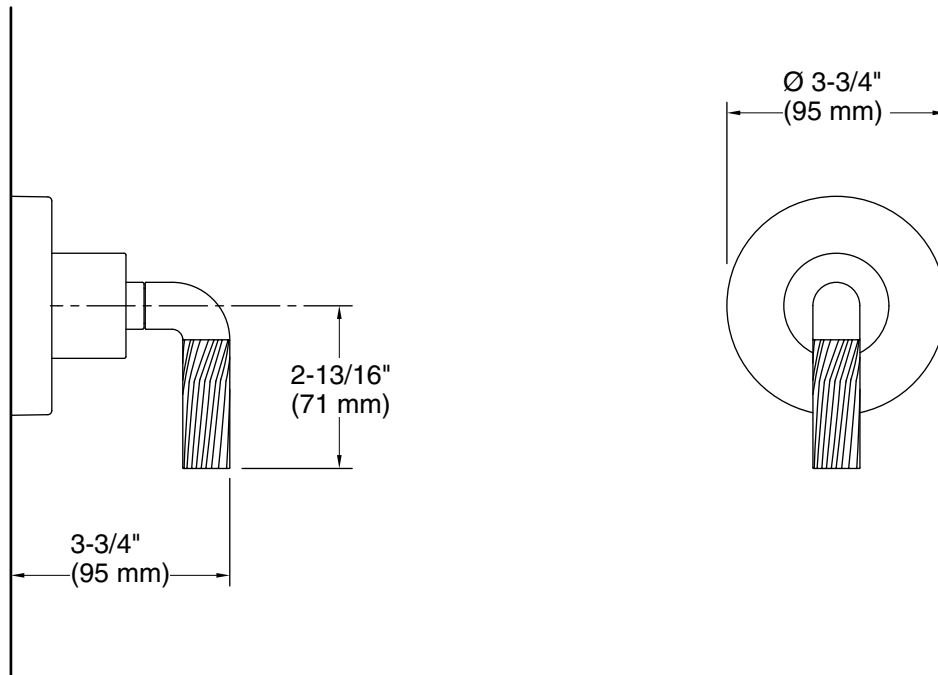

	BN	Brushed Nickel
---	----	----------------

KALLISTA®

One™ by KALLISTA
Volume control trim, Armory handle
P40879-SN

Technical Information

All product dimensions are nominal.

Drain included: No

Notes

Install this product according to the installation instructions.