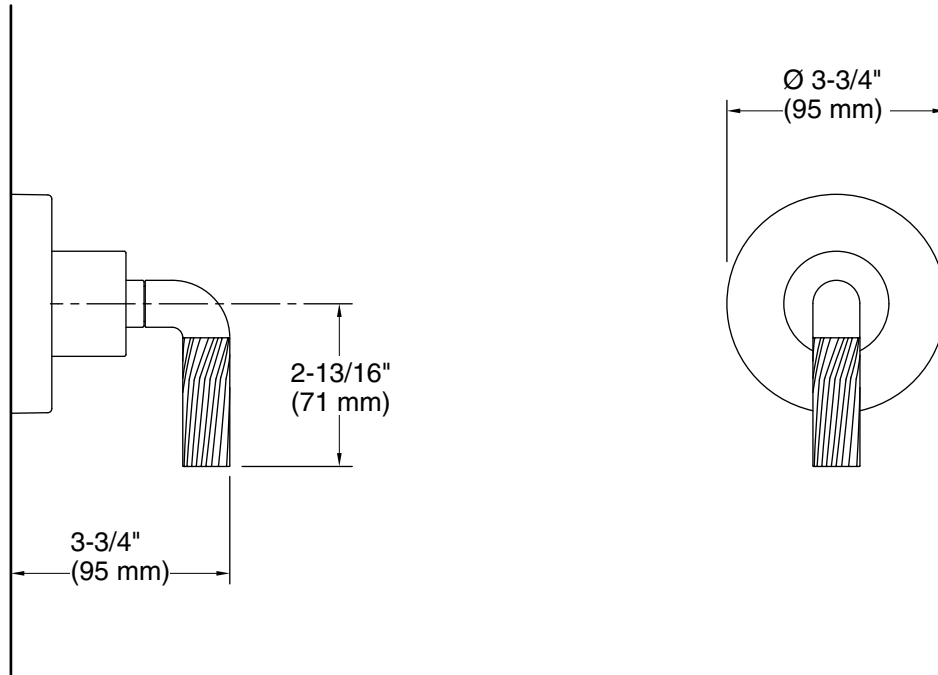

KALLISTA®

One™ by KALLISTA
Volume control trim, Armory handle
P40879-LV

Technical Information

All product dimensions are nominal.

Drain included: No

Notes

Install this product according to the installation instructions.