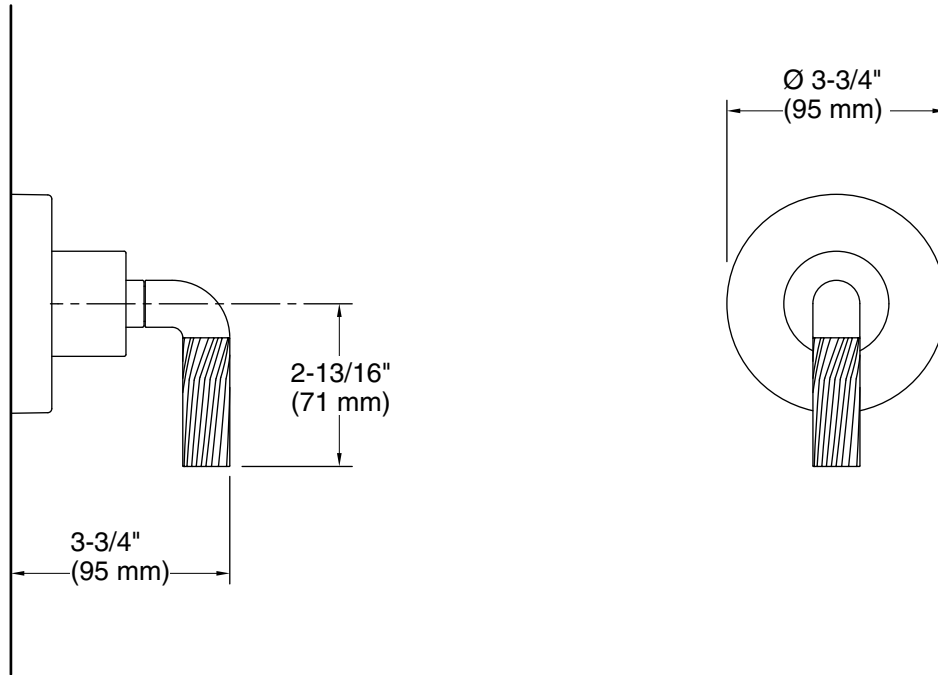

KALLISTA®

One™ by KALLISTA
Transfer trim, Armory handle
P40878-LV

Features

- Sleek contemporary design
- Solid metal construction for durability and reliability
- Allows for directed water flow
- Required rough-in sold separately

KALLISTA

One™ by KALLISTA
Transfer trim, Armory handle
P40878-LV

Technical Information

All product dimensions are nominal.

Drain included: No

Notes

Install this product according to the installation instructions.