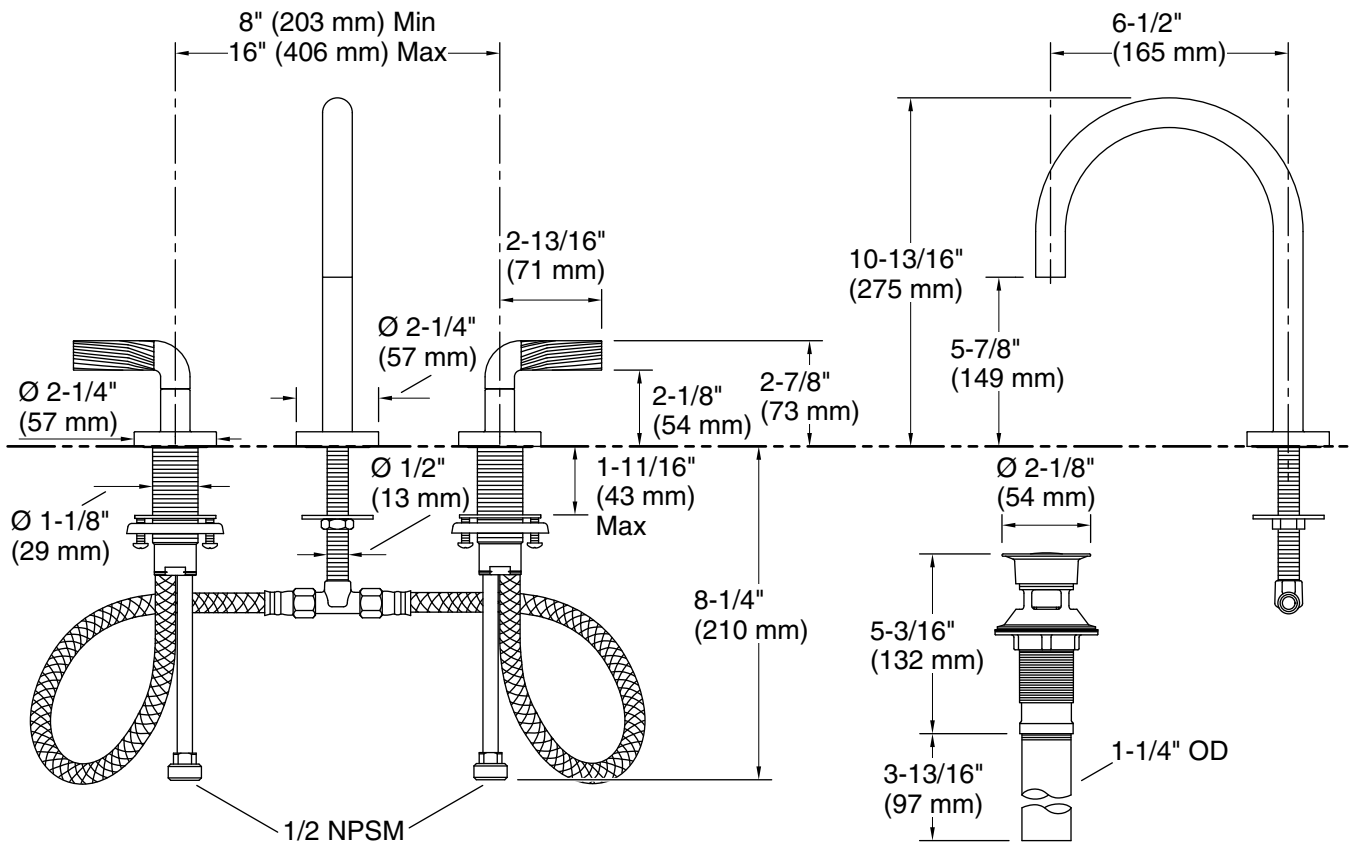

## Features

- Sleek contemporary design
- Solid metal construction for durability and reliability
- Widespread sink faucet for 8" – 16" (203 – 406 mm) centers
- Spout reach is 6-1/2" (165 mm)
- Laminar flow
- Includes soft-touch drain
- 1.2 gpm (4.5 lpm) maximum flow rate

## Technical Information

All product dimensions are nominal.

### Spout:

Spout reach: 6-1/2" (165 mm)