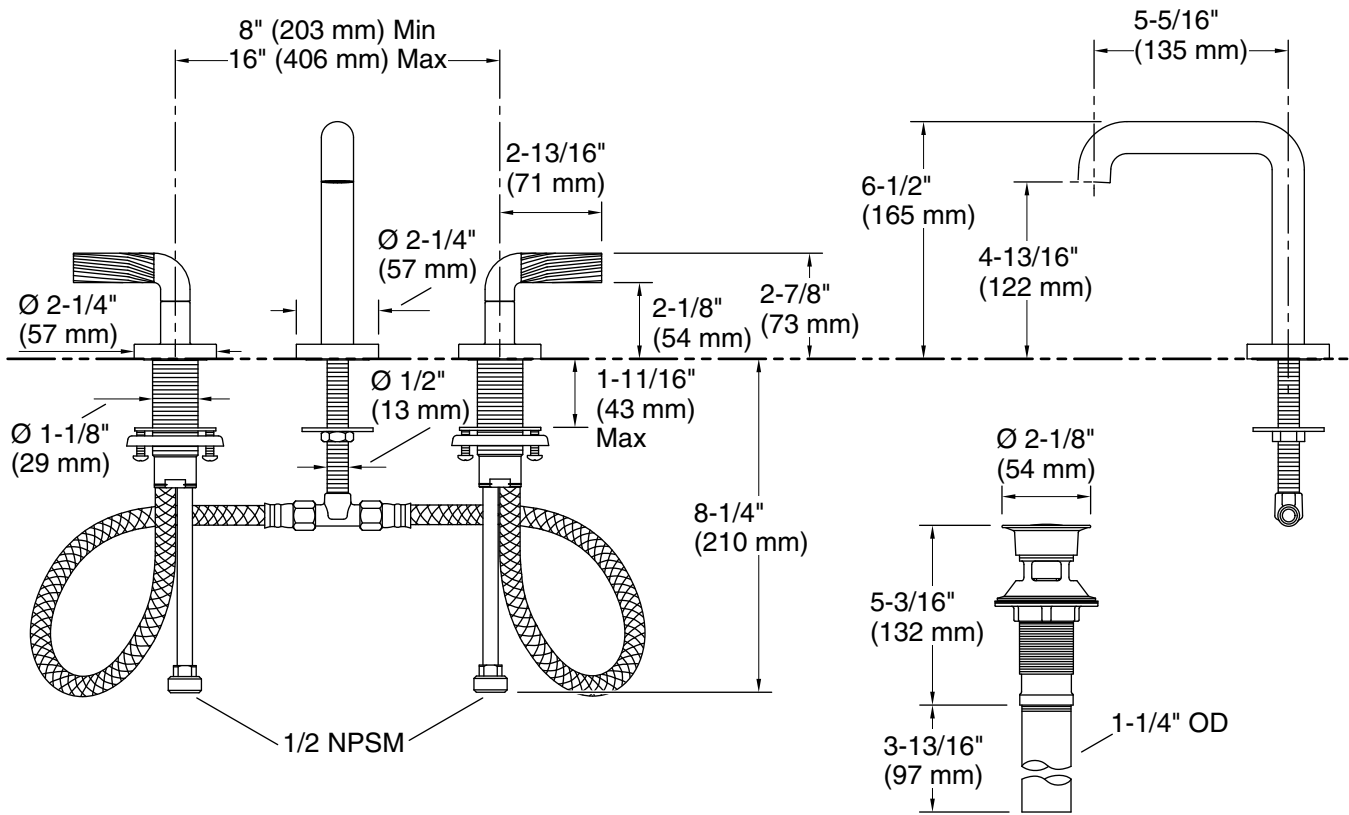

## Features

- Sleek contemporary design
- Solid metal construction for durability and reliability
- Widespread sink faucet for 8" – 16" (203 – 406 mm) centers
- Spout reach is 5-5/16" (135 mm)
- Laminar flow
- Includes soft-touch drain
- 1.2 gpm (4.5 lpm) maximum flow rate

## Technical Information

All product dimensions are nominal.

### Spout:

Spout reach: 5-5/16" (135 mm)