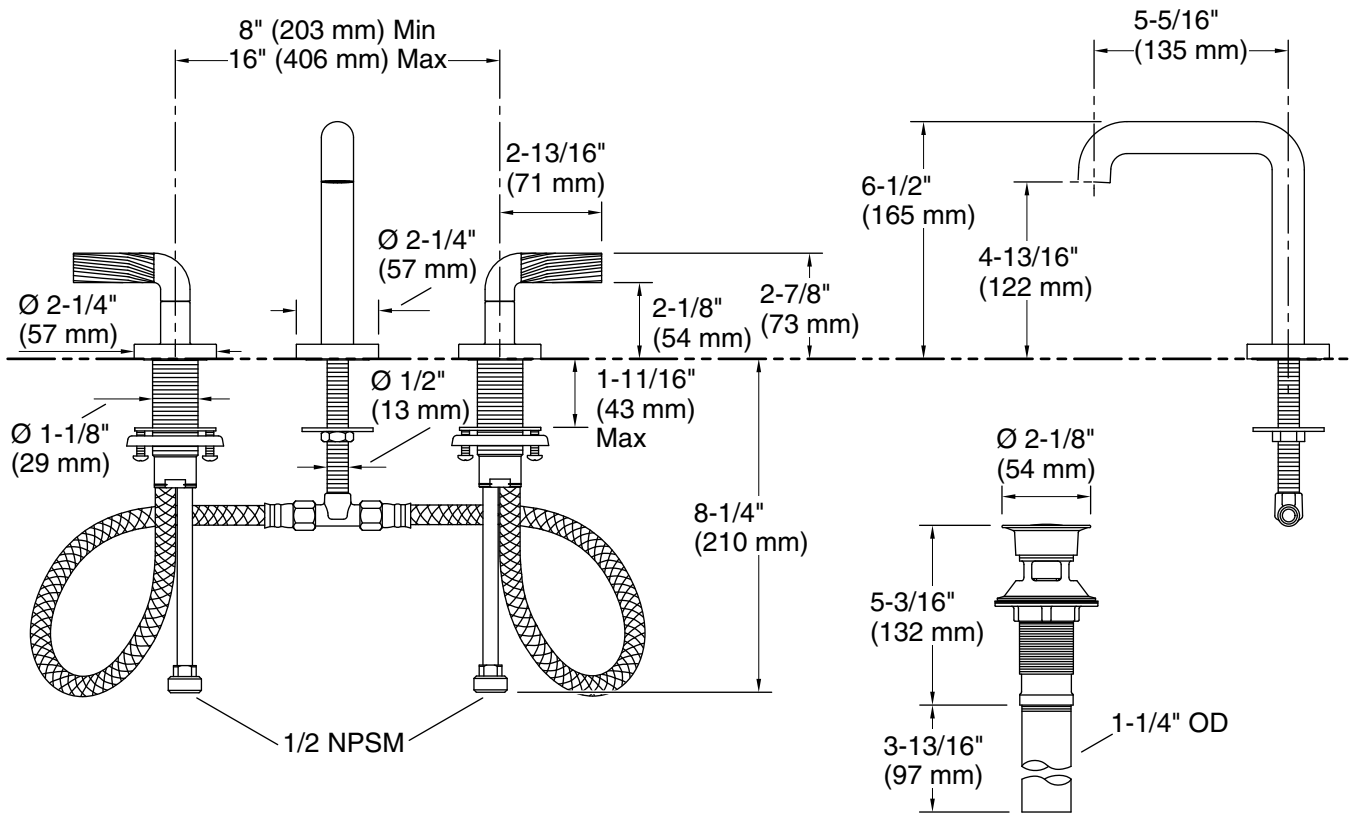

## Features

- Sleek contemporary design
- Solid metal construction for durability and reliability
- Widespread sink faucet for 8" (203 mm) - 16" (406 mm) centers
- Spout reach is 5-5/16" (135 mm)
- Laminar flow
- Includes soft-touch drain
- 1.2 gpm (4.5 lpm) maximum flow rate

## Technical Information

All product dimensions are nominal.

### Spout:

Spout reach: 5-5/16" (135 mm)