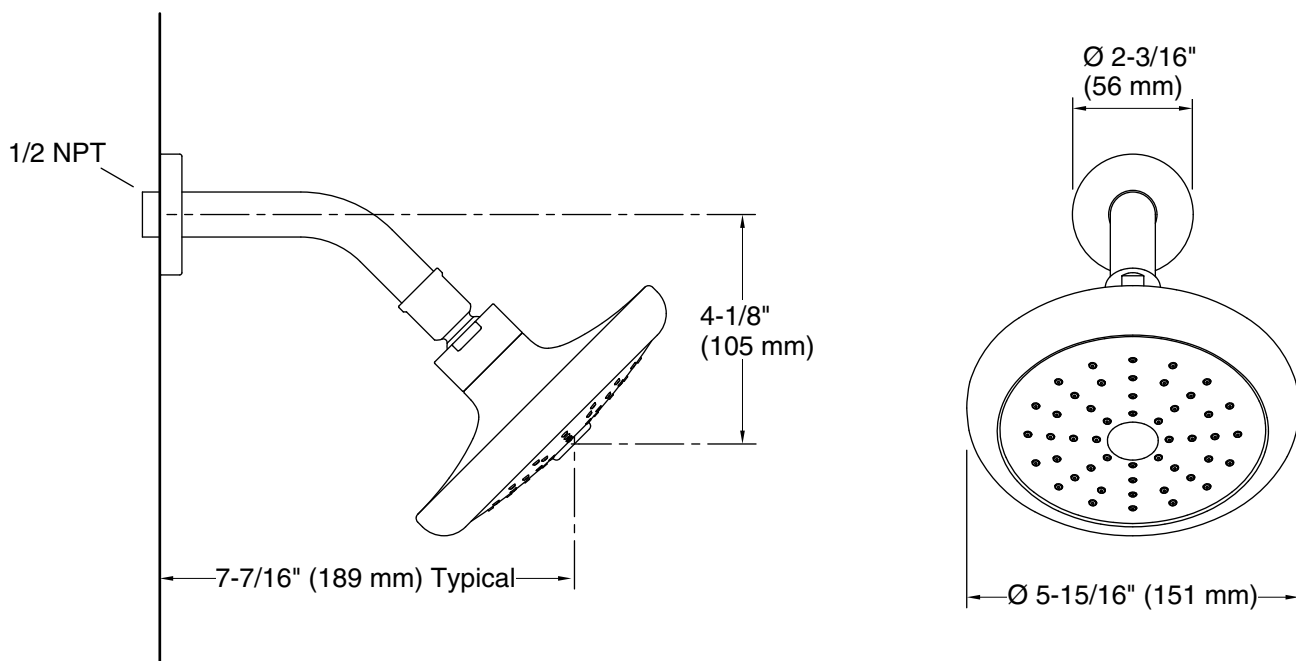

KALLISTA®

KALLISTA Round Contemporary Showerhead with Arm P34135-00

Features

- Air-induction technology maximizes the air/water mix for a powerful, even flow
- 1.75 gpm (6.6 lpm) maximum flow rate
- High quality full brass construction for durability and reliability
- Single-function spray
- Easy-to-clean sprayface resists mineral buildup
- Wall-mount installation
- Unlacquered Brass (ULB) available in North America and the United Kingdom only

KALLISTA®

KALLISTA
Round Contemporary Showerhead with Arm
P34135-00

Technical Information

All product dimensions are nominal.

Showerhead/Body Spray:

Rated maximum flow: 1.75 gal/min (6.6 l/min)

Pressure: 45 psi (3.1 bar)