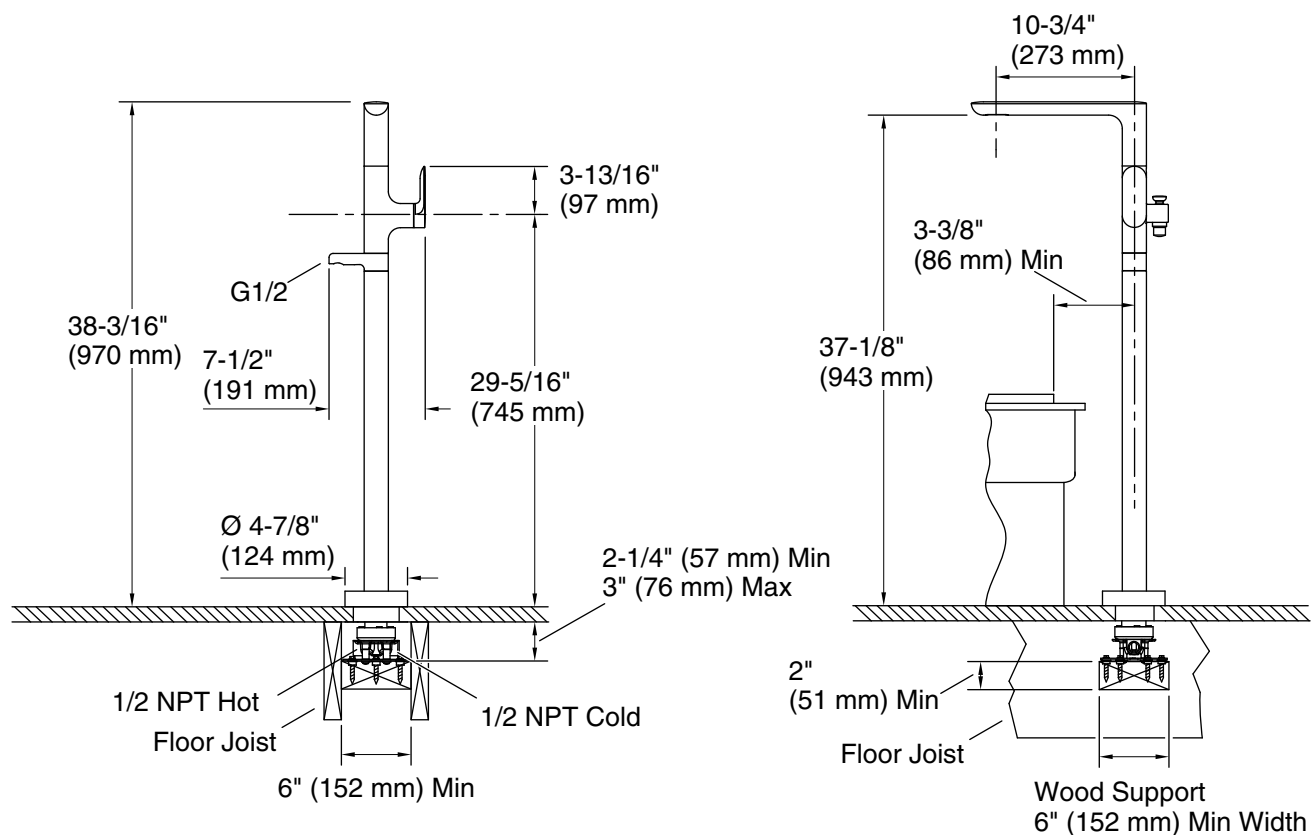

### Features

- High-quality metal construction for durability and reliability
- Floor-mount, single hole installation
- Required mounting block sold separately (P20511-00-NA)
- Required handshower sold separately
- 10-3/4" (273 mm) spout reach
- 38-3/16" (970 mm) total faucet height
- 37-1/8" (943 mm) spout height
- Includes integral valve
- Includes hardware kit and escutcheon

## Technical Information

All product dimensions are nominal.

### Spout:

Spout reach: 10-3/4" (273 mm)