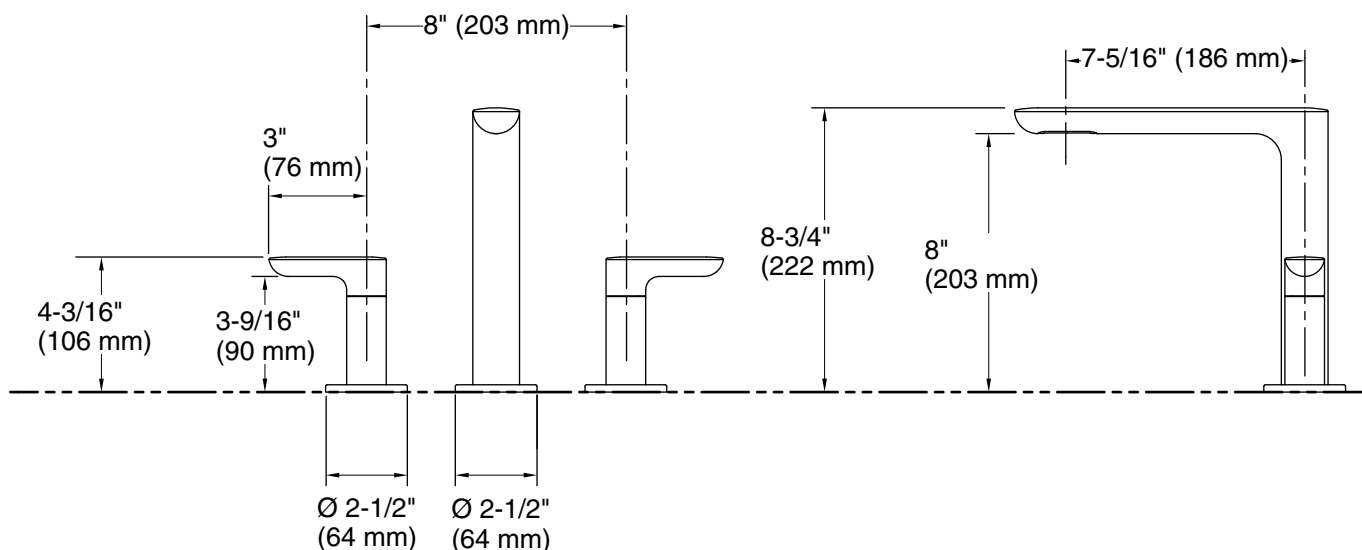

KALLISTA

002™ by KALLISTA
Deck-Mount Bath Faucet, Lever Handles
P34126-LV

Technical Information

All product dimensions are nominal.

Faucet:

Flow rate: 7 gal/min (26.5 l/min)

Pressure: 60 psi (4.1 bar)

Drain included: No

Spout:

Spout reach: 7-5/16" (186 mm)

Notes

Install this product according to the installation guide.

ADA, OBC, CSA B651 compliant when installed to the specific requirements of these regulations.

1-888-4-KALLISTA (1-888-452-5547)

Kallista reserves the right to make revisions without notice to product specifications.

For the most current Specification Sheet, go to www.kallista.com.

6-11-2024 20:58 - US