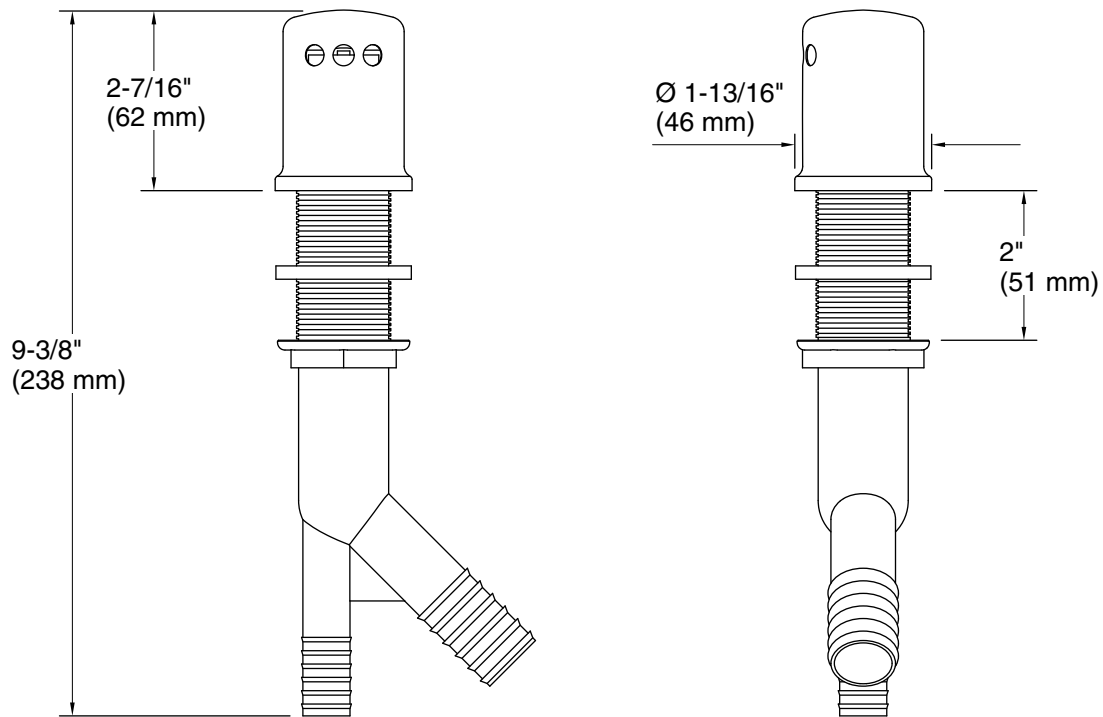

Features

- A selection of products within this collection is in stock and ready to ship. Please visit kallista.com/readytoship for the complete list of Ready-to-Ship products and finishes
- High-quality solid brass construction for the cap
- Solid polypropylene body
- 2-7/16" (62 mm) cap height
- CP finish on this product is PVD (Physical Vapor Deposition)
- Unlacquered Brass (ULB) available in North America and the United Kingdom only

Technical Information

All product dimensions are nominal.

Material: Brass, Plastic