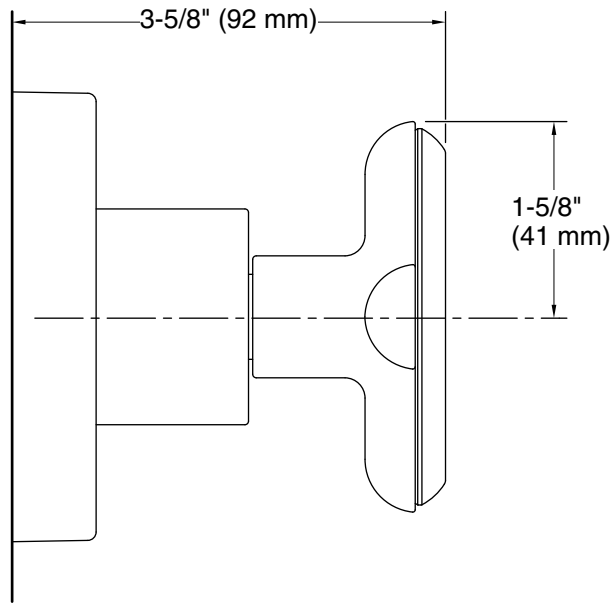

KALLISTA®

002™ by KALLISTA
002™ Volume Control Trim, Zebra Jasper
P32710-JST

Technical Information

All product dimensions are nominal.

Drain included: No

Notes

Install this product according to the installation guide.

ADA, OBC, CSA B651 compliant when installed to the specific requirements of these regulations.