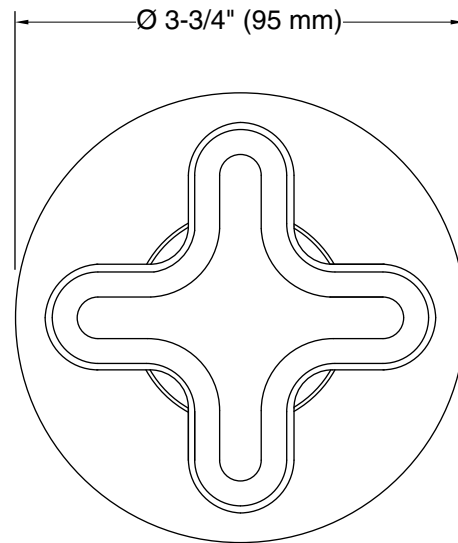

KALLISTA®

002™ by KALLISTA
002™ Volume Control Trim, Zebra Jasper
P32710-JST

Technical Information

All product dimensions are nominal.

Drain included: No

Notes

Install this product according to the installation guide.

ADA, OBC, CSA B651 compliant when installed to the specific requirements of these regulations.