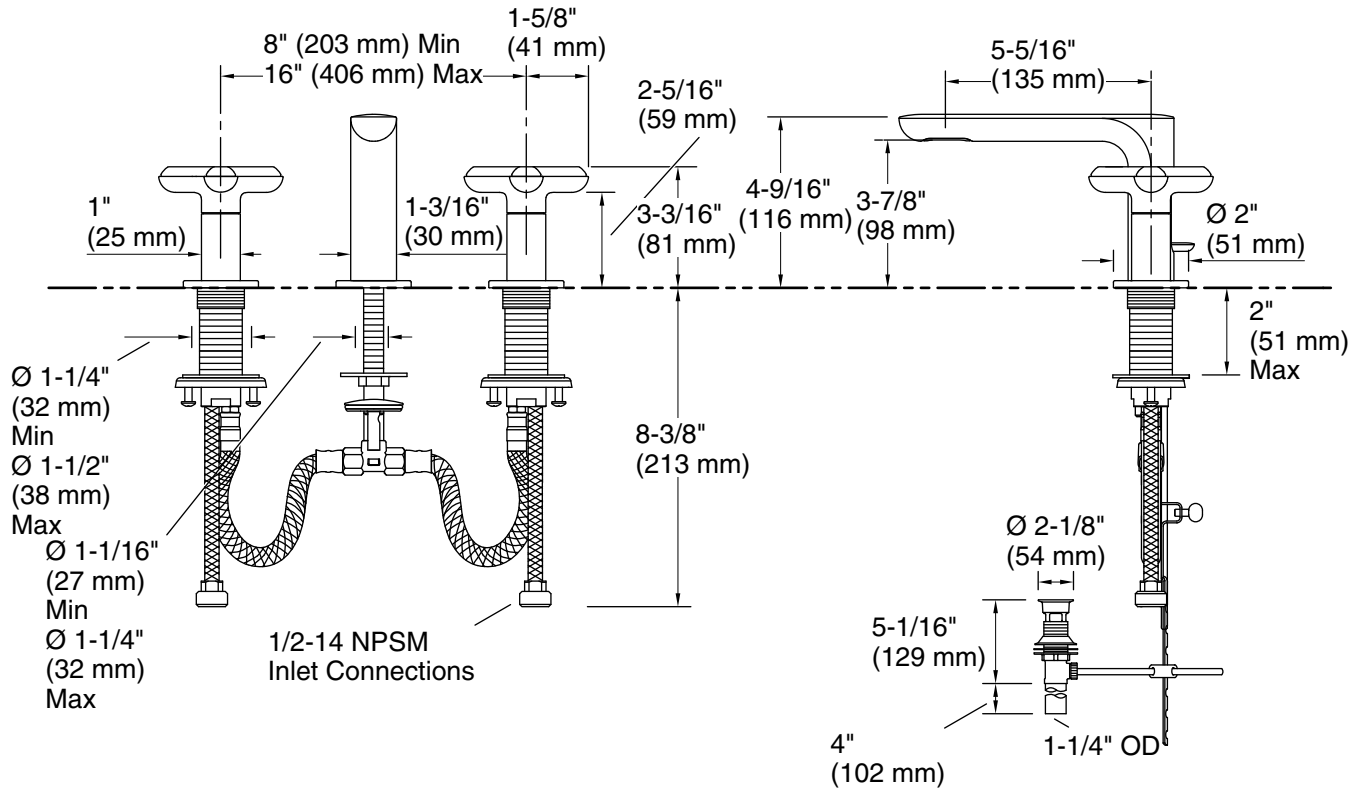

KALLISTA®

002™ by KALLISTA
Widespread Sink Faucet, Low Spout, Rose Quartz
Cross Handles
P32704-RST

Features

- High-quality metal construction for durability and reliability
- Widespread sink faucet for 8" – 16" (203 – 406 mm) centers
- 3-7/8" (98 mm) spout height
- Spout reach is 5-5/16" (135 mm)
- 1.2 gpm (4.5 lpm) maximum flow rate
- Includes drain and lift rod
- Laminar flow

KALLISTA

002™ by KALLISTA
Widespread Sink Faucet, Low Spout, Rose Quartz
Cross Handles
P32704-RST

Technical Information

All product dimensions are nominal.

Faucet:

Flow rate: 1.2 gal/min (4.5 l/min)

Pressure: 60 psi (4.1 bar)

Drain included: Yes

Drain with overflow: Yes

Spout:

Spout reach: 5-3/8" (136 mm)

Notes

Install this product according to the installation guide.

ADA, OBC, CSA B651 compliant when installed to the specific requirements of these regulations.