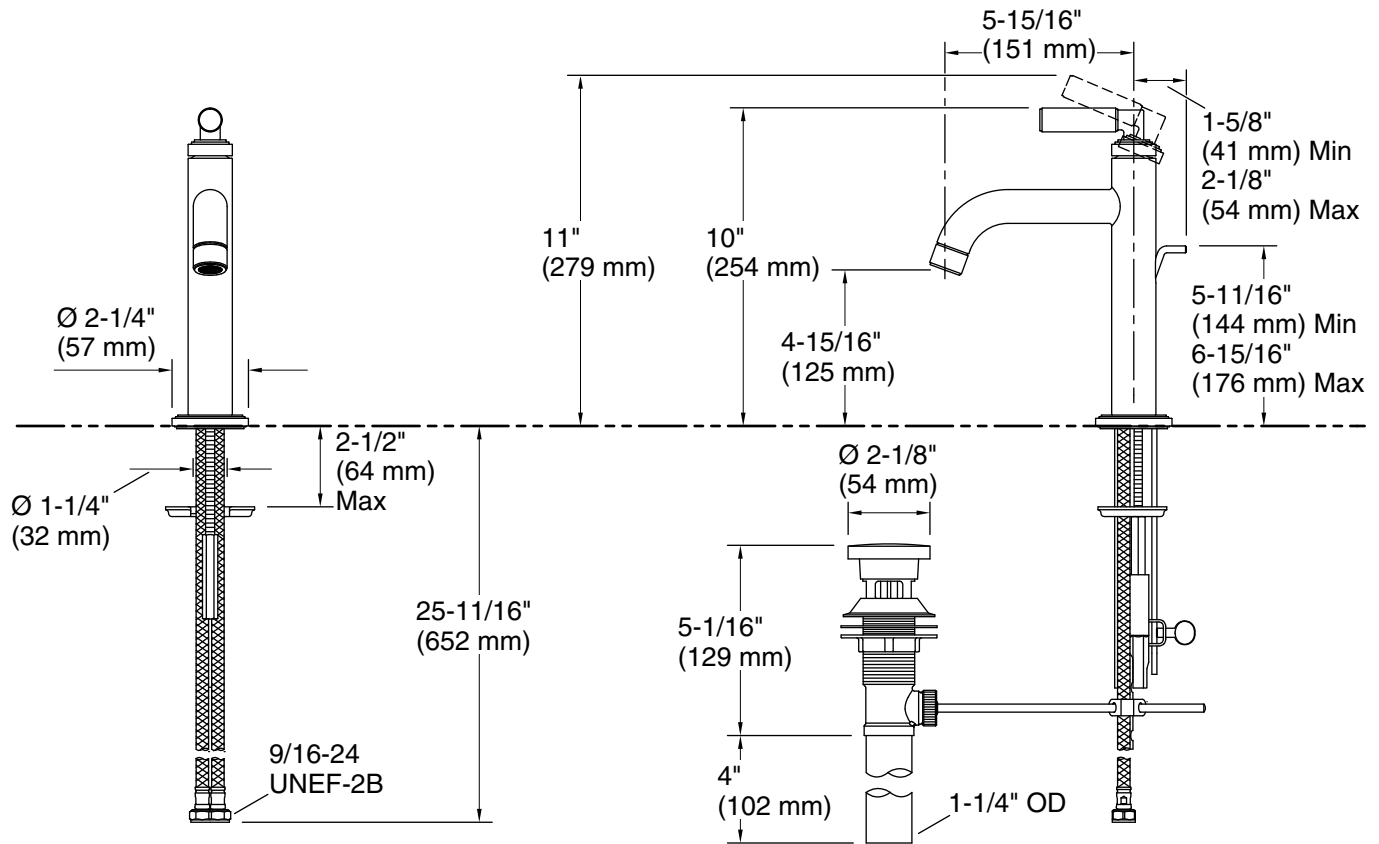

KALLISTA®

Vir Stil® Minimal by Laura Kirar Single-control sink faucet P32494-00

Features

- High-quality solid-brass construction for durability and reliability
- Spout reach is 5-15/16" (151 mm)
- 10" (254 mm) faucet height
- Includes metal pop-up drain with 1-1/4" metal tailpiece
- Single-hole installation
- 1.2 gpm (4.5 lpm) maximum flow rate

KALLISTA.

Vir Stil® Minimal by Laura Kirar Single-control sink faucet P32494-00

Technical Information

All product dimensions are nominal.

Faucet:

Flow rate: 1.2 gal/min (4.5 l/min)

Pressure: 60 psi (4.1 bar)

Drain included: Yes

Drain with overflow: Yes

Spout:

Spout reach: 5-15/16" (151 mm)

Notes

Install this product according to the installation instructions.