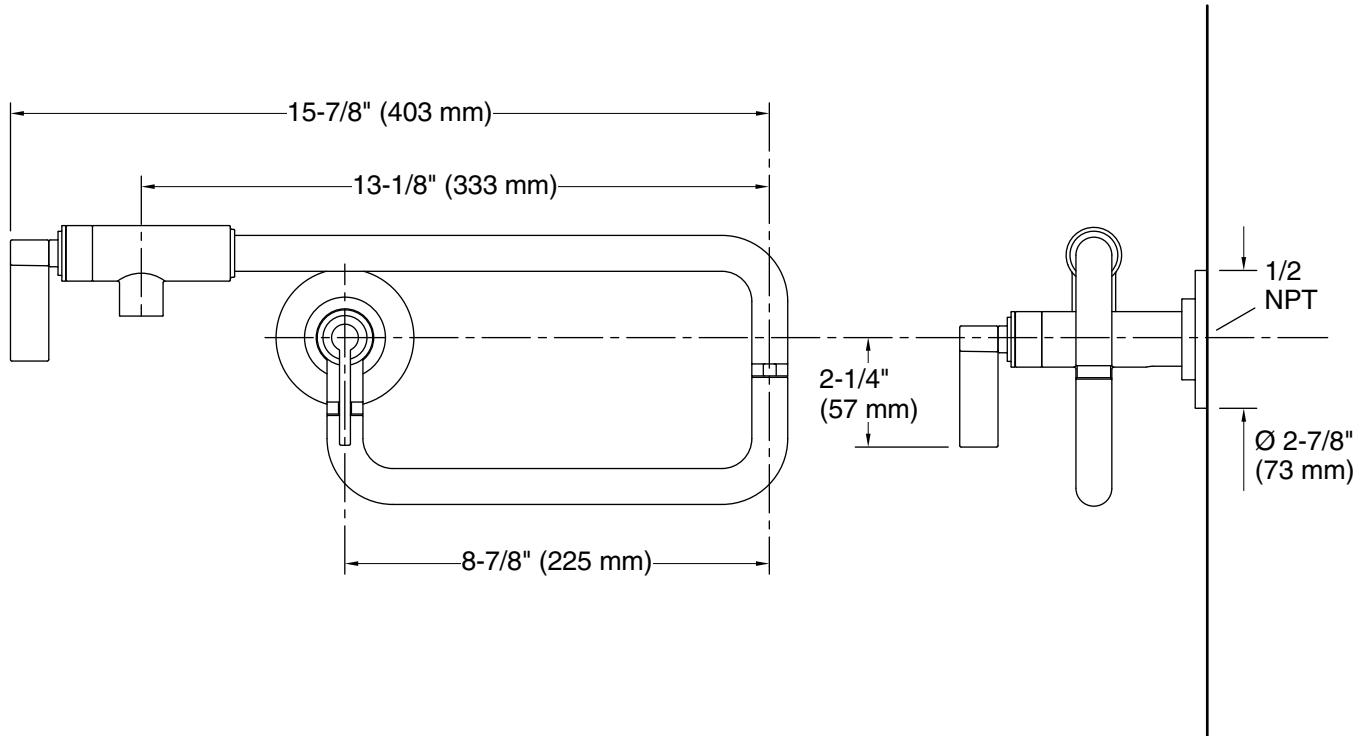

Technical Information

All product dimensions are nominal.

Faucet:

Flow rate: 3.2 gal/min (12.1 l/min)

Pressure: 60 psi (4.1 bar)

Drain included: No

Notes

Install this product according to the installation instructions.