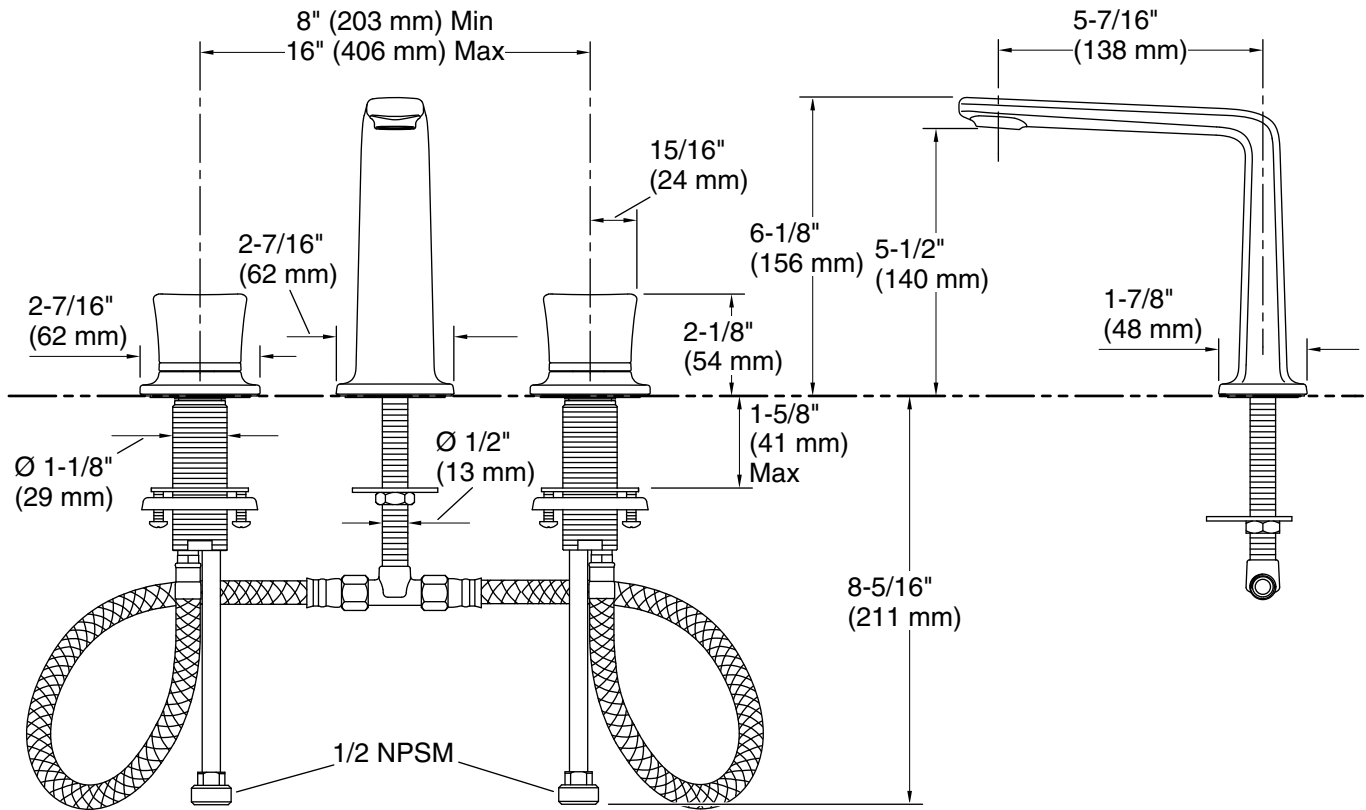

KALLISTA®

Per Se® Decorative by KALLISTA Sink faucet, tall spout, Gold Flake Crystal handles P29383-GF

Features

- High-quality solid metal construction for durability and reliability
- Widespread sink faucet for 8" – 16" (203 – 406 mm) centers
- Spout reach is 5-11/16" (144 mm)
- Laminar flow
- Includes soft-touch drain
- 1.2 gpm (4.5 lpm) maximum flow rate

KALLISTA

Per Se® Decorative by KALLISTA
Sink faucet, tall spout, Gold Flake Crystal handles
P29383-GF

Technical Information

All product dimensions are nominal.

Faucet:

Flow rate: 1.2 gal/min (4.5 l/min)

Pressure: 60 psi (4.1 bar)

Drain included: Yes

Drain with
overflow: No

Spout:

Spout reach: 5-7/16" (138 mm)

1-888-4-KALLISTA (1-888-452-5547)

Kallista reserves the right to make revisions without notice to product specifications.

For the most current Specification Sheet, go to www.kallista.com.