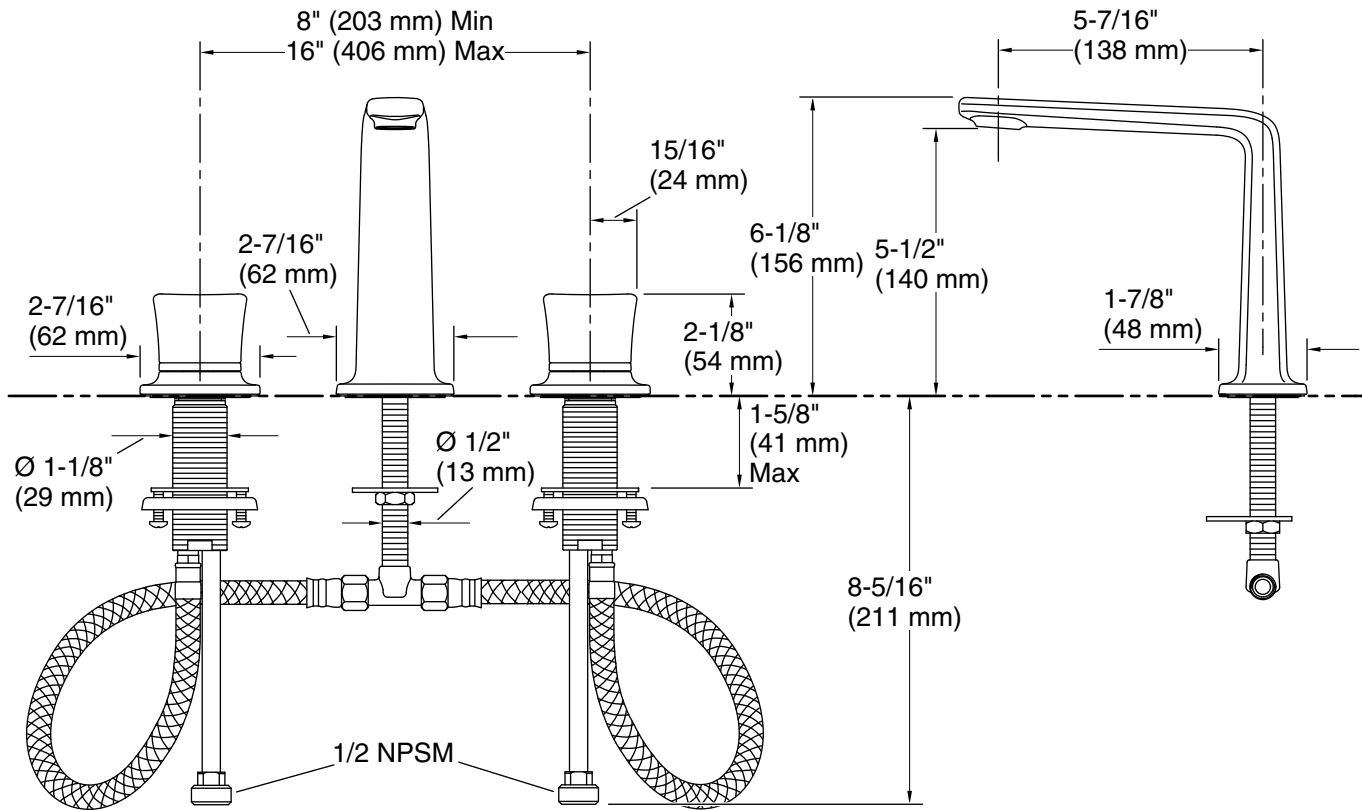

KALLISTA®

Per Se® Decorative by KALLISTA Sink faucet, tall spout, Black Crystal knob handles P29383-CB

Features

- High-quality solid metal construction for durability and reliability
- Widespread sink faucet for 8" – 16" (203 – 406 mm) centers
- Spout reach is 5-11/16" (144 mm)
- Laminar flow
- Includes soft-touch drain
- 1.2 gpm (4.5 lpm) maximum flow rate

KALLISTA

Per Se® Decorative by KALLISTA
Sink faucet, tall spout, Black Crystal knob handles
P29383-CB

Technical Information

All product dimensions are nominal.

Faucet:

Flow rate: 1.2 gal/min (4.5 l/min)

Pressure: 60 psi (4.1 bar)

Drain included: No

Drain with
overflow: No

Spout:

Spout reach: 5-7/16" (138 mm)

1-888-4-KALLISTA (1-888-452-5547)

Kallista reserves the right to make revisions without notice to product specifications.

For the most current Specification Sheet, go to www.kallista.com.