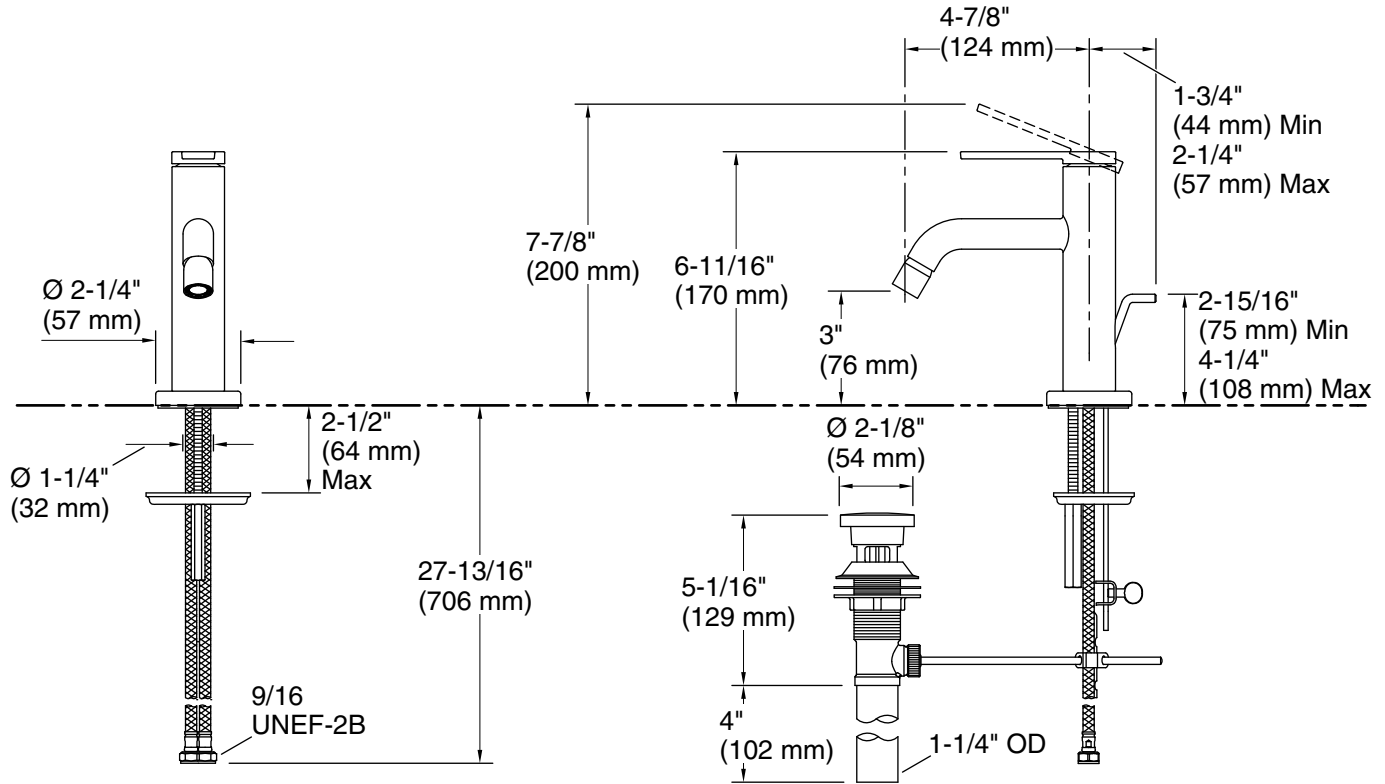

KALLISTA®

One™ by KALLISTA Single-control bidet faucet P26614-00

Features

- High-quality solid metal construction for durability and reliability
- Swivel spray aerator
- Spout reach is 4-7/8" (124 mm)
- 6-11/16" (170 mm) faucet height
- 1.5 gpm (5.7 lpm) minimum flow rate at 20 psi (1.4 bar)
- Includes metal pop-up drain with 1-1/4" metal tailpiece
- Single-hole installation
- Unlacquered Brass (ULB) available in North America and the United Kingdom only

Technical Information

All product dimensions are nominal.

Faucet:

Flow rate: 1.5 gal/min (5.7 l/min)

Pressure: 20 psi (1.4 bar)

Drain included: Yes

Spout:

Spout reach: $4\text{-}7/8"$ (124 mm)

Handshower:

Rated maximum flow: 1.5 gal/min (5.7 l/min)

Notes

Install this product according to the installation instructions.